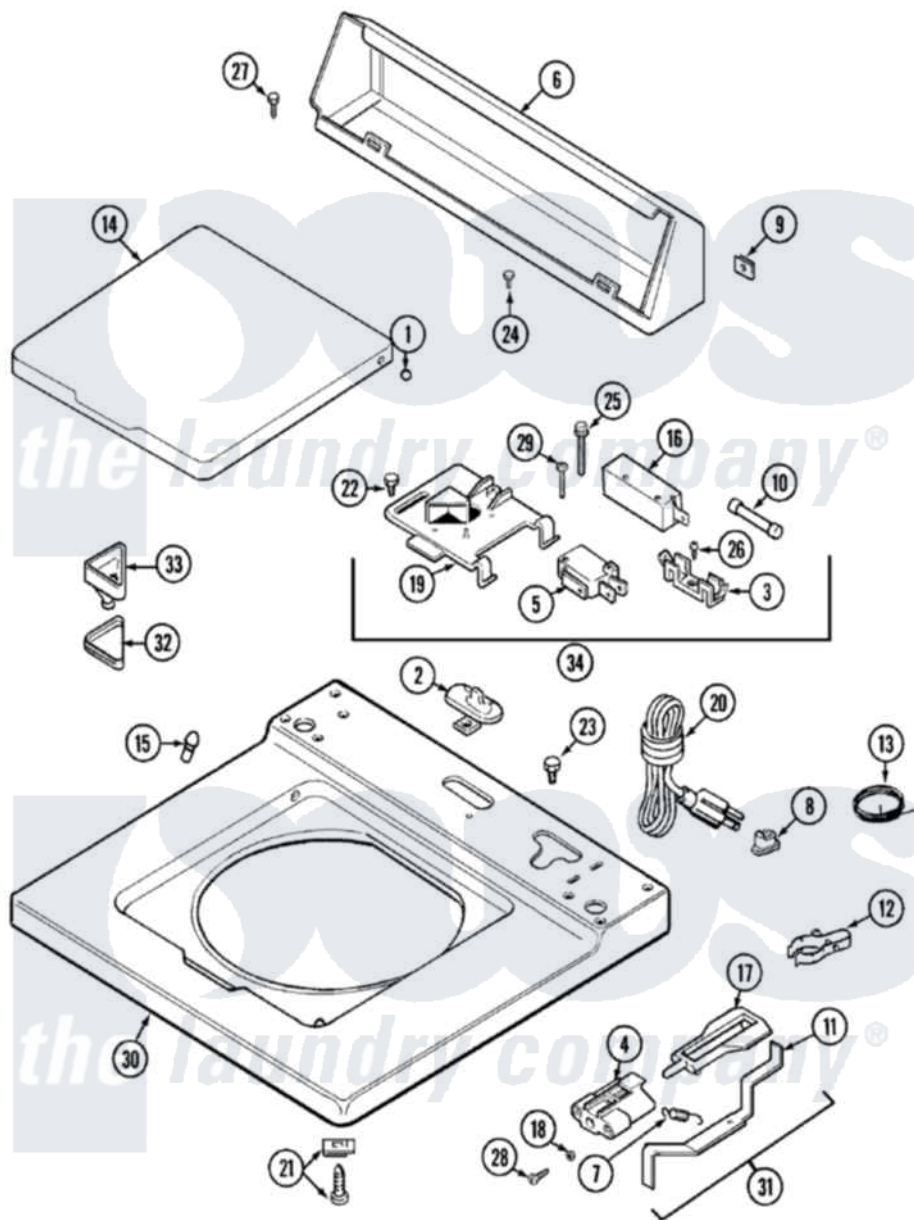

Maytag LAT8904AAL 05 - TOP

Maytag [Residential Maytag LAT8904AAL Washer Parts](#) Parts Diagram 05 - TOP
 Click on the part number to view part

Item	Original Part Number	Replaced By	Status	Part Description
1	211726			Hinge, Ball Lid
2	207159	489355		Screw, 8 X 1/2
"	22001298			Cap, Top Cover
3	207167			Block, Fuse
4	216256		Not Available	BRACKET, UNBALANCE
5	207166			Switch, Check
6	205635L		Not Available	CONSOLE (ALM)
7	213720			Spring, Lid Switch
8	211881			Grommet, Cord Part Not Used-Gas Models Only
9	215075			Fastener, Control Panel To Console
10	207168	22001682		Switch Assembly, Lid W/4amp Fuse
11	22001136			Lever, Unbalance
12	301548			Clamp, Ground Wire
13	311155			Ground Wire And Clamp

14	22001029	Not Available	LID (CANADA-ALM)---NA
"	22001207	Not Available	LID W/LEGEND (ALM)---NA
15	212716		Bumper, Lid
16	205415	279347	Switch-Lid
17	216255		Plunger, Lid Switch
18	211500		Washer, Bracket To Top Cover
19	Y215699	22001678	Bracket, Switch And Fuse
20	208194	22003062	Cord, Power
21	204445		Screw And Fastener Assembly
22	207159	489355	Screw, 8 X 1/2
23	315483	3370225	Screw
24	216423	3370225	Screw
25	213501		Screw, No.6-20 X 1-1/8 Inch
26	Y311711		Screw, Fuse Block
27	Y313559		Screw
28	910182	25-7809	Screw, No.6-20 1/2 Flthd Torx
29	22001352		Screw, Check Switch
30	22001120		Top, Main ----NA
31	22001311		Unbalance Lever Assembly
32	215374	Not Available	GASKET FOR BLEACH CUP
33	22001200	22001008	Cup, Bleach
34	207176	22001682	Switch Assembly, Lid W/4amp Fuse