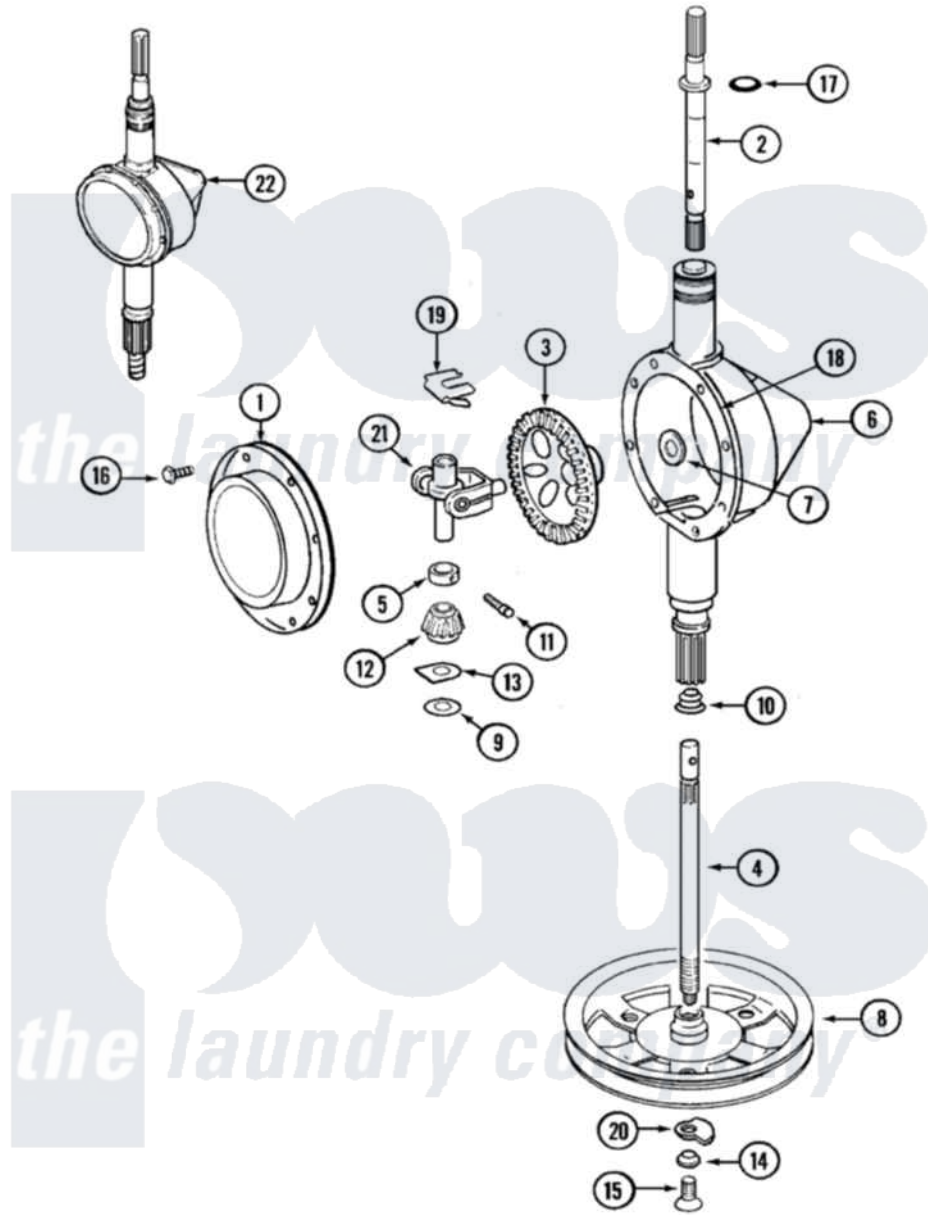

Maytag LAT8904AAL 06 - TRANSMISSION

Maytag Residential Maytag LAT8904AAL Washer Parts Parts Diagram 06 - TRANSMISSION
 Click on the part number to view part

Item	Original Part Number	Replaced By	Status	Part Description
1	206628			Cover, Transmission
2	207153	6-2097820		Kit- Shaft
3	206713	6-2067130		Gear- Beve
4	215410	12001450		Ctr Shaft W/Collar Andkeeper- Dp
5	215415		Not Available	COLLAR, LOWER
6	206624	6-2097750		Trans Dee
7	215394			Washer, Bevel Gear
8	211059	6-2301530		Pulley
9	211483	6-2114830		Washer- SP
10	206602	207843		Lip Seal Repair Kit
11	Y206629			Pin, Collar
12	215401	W10221114		Pinion
13	215395			Plate, Clutch
14	211090	22003555		Washer, Stop Lug
15	211375	681582		Screw
				SCREW, TRANSMISSION

16	215417	Not Available	SCREW, TRANSMISSION COVER
17	210690		Seal, Rubber
18	Y058700	675652	Adhesive
19	215581		Spring, Agitator Shaft
20	211089		Lug, Stop Pulley
21	206685	6-2066850	Yoke
22	206707	6-2097750	Trans Dee