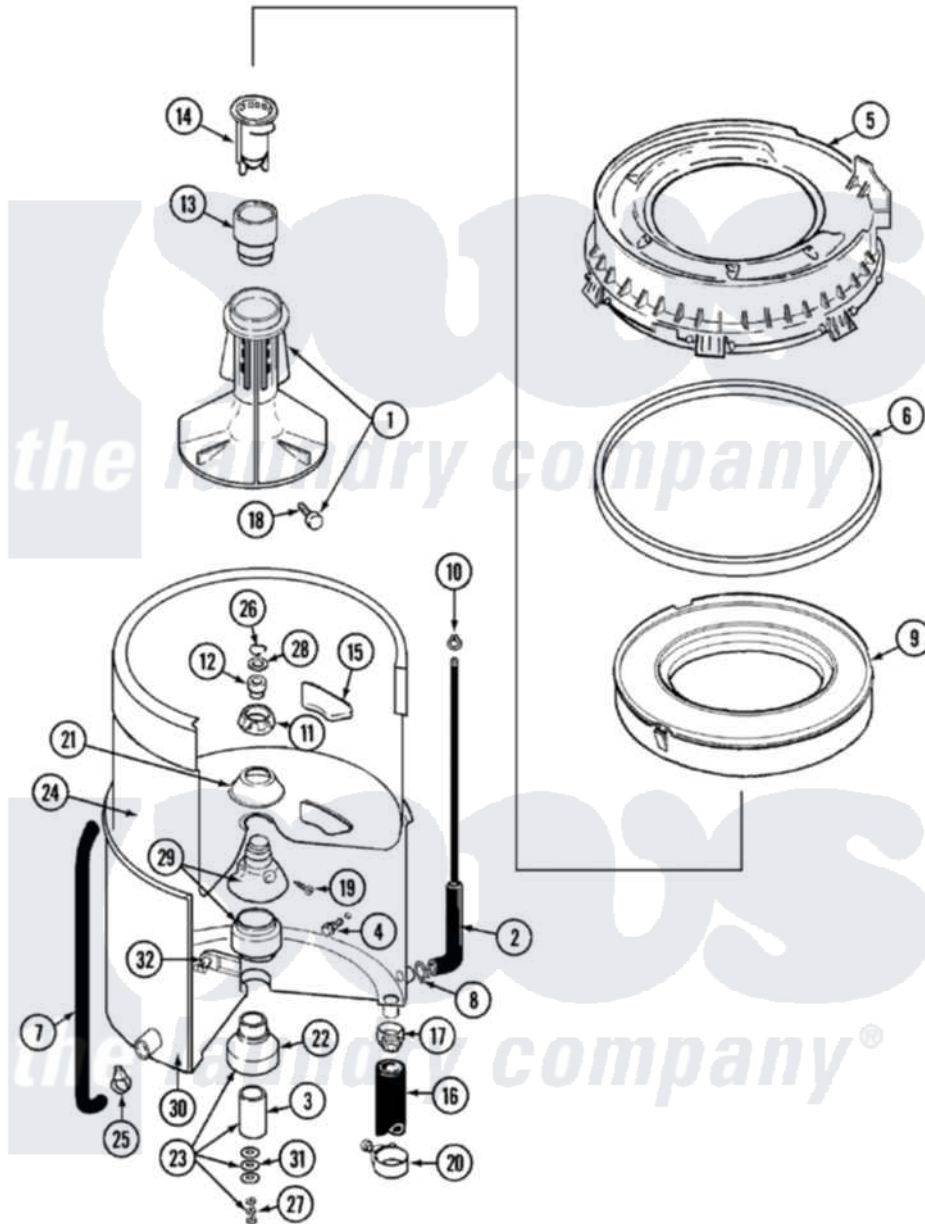

Maytag LAT8904AAL 07 - TUB

Maytag [Residential Maytag LAT8904AAL Washer Parts](#) Parts Diagram 07 - TUB
 Click on the part number to view part

Item	Original Part Number	Replaced By	Status	Part Description
1	207228			Agitator W/Lock Screw
2	22001036	22001619		Tube, Water Level Switch
3	211130			Bearing Liner, Tub Bearing
4	200744	W10175939		Bolt
"	205254	W10175938		Bolt
5	22001299			Tub Cover And Gasket Assembly
6	Y22001201	22001007		Gasket, Cover To Tub
7	22001320			Tube, Bleach
8	211641			Clamp, 1-1/16"
9	22001142			Ring, Balance
10	410296	596669		Clamp, Manifold
11	211047	6-2110472		Nut- Clamp
12	Y0A4298	6-0A57420		Seal- Agitator
13	22001295			Housing, Dispenser
14	22001294			Cup, Dispensing
15	207219			Filter, Self-Cleaning

16	213045		Hose, Outer Tub Part Not Used
17	201011	285655	Clamp, Hose
18	206478		Not Available
19	211618	22001423	Set Screw, Mounting Stem
20	202574	3367052	Clamp, Hose
21	211210		Washer, Clamping Nut
22	200824	6-2040130	Tub Bearin
23	204013	6-2040130	Tub Bearin
24	22001139		Tub, Inner
25	205161	489503	Clamp
26	Y015667		Retaining Ring
27	Y054867		Washer, Lock
28	Y015666		Washer, Retaining -
29	204012	6-2095720	Mounting S
30	22001114		Not Available
31	211100		TUB, OUTER (EX. LARGE)
32	214434		Washer, Outer Tub
			Spout, Deflector