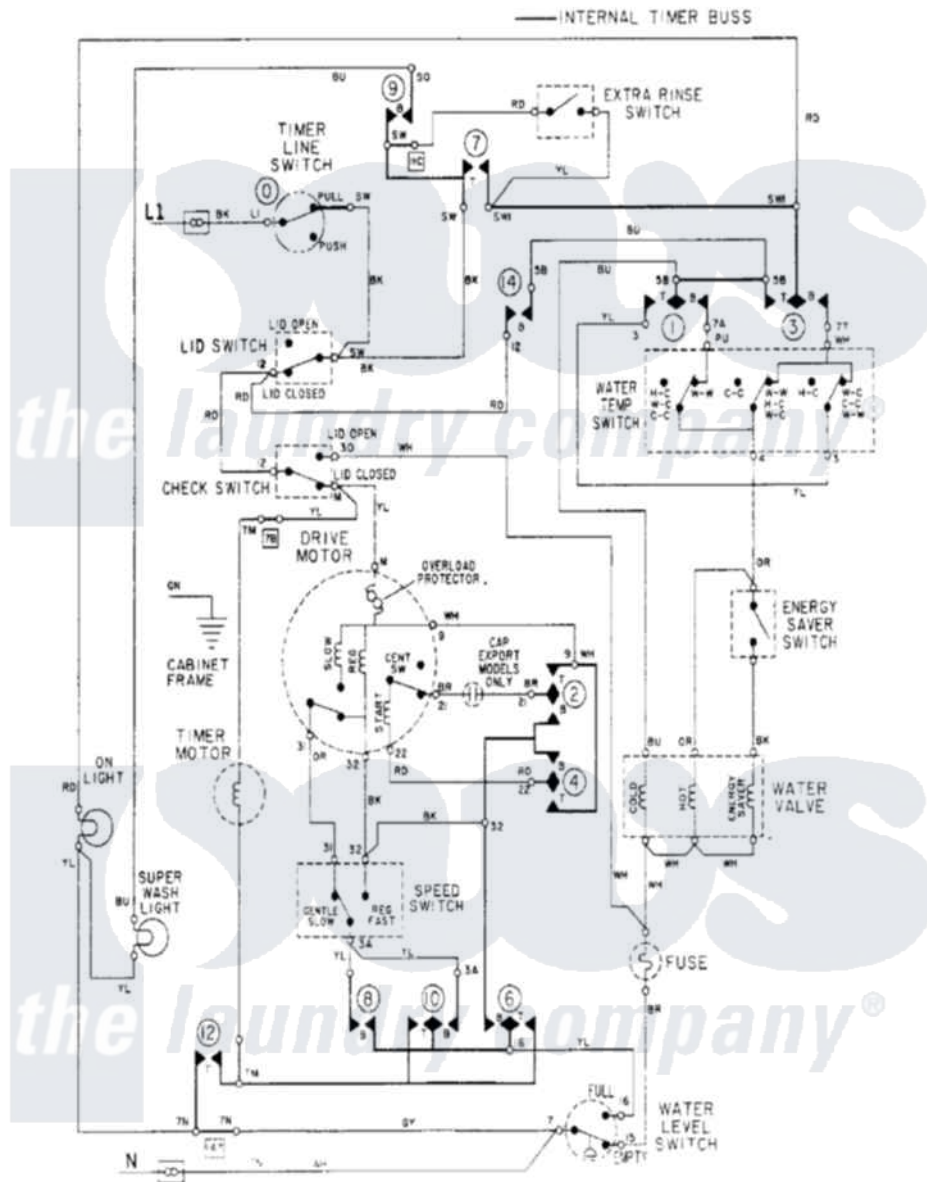

Maytag LAT8904AAL 08 - WIRING INFORMATION

Maytag Residential Maytag LAT8904AAL Washer Parts Parts Diagram 08 - WIRING INFORMATION
 Click on the part number to view part

Item	Original Part Number	Replaced By	Status	Part Description
NI	15001285		Not Available	WIRING INFORMATION