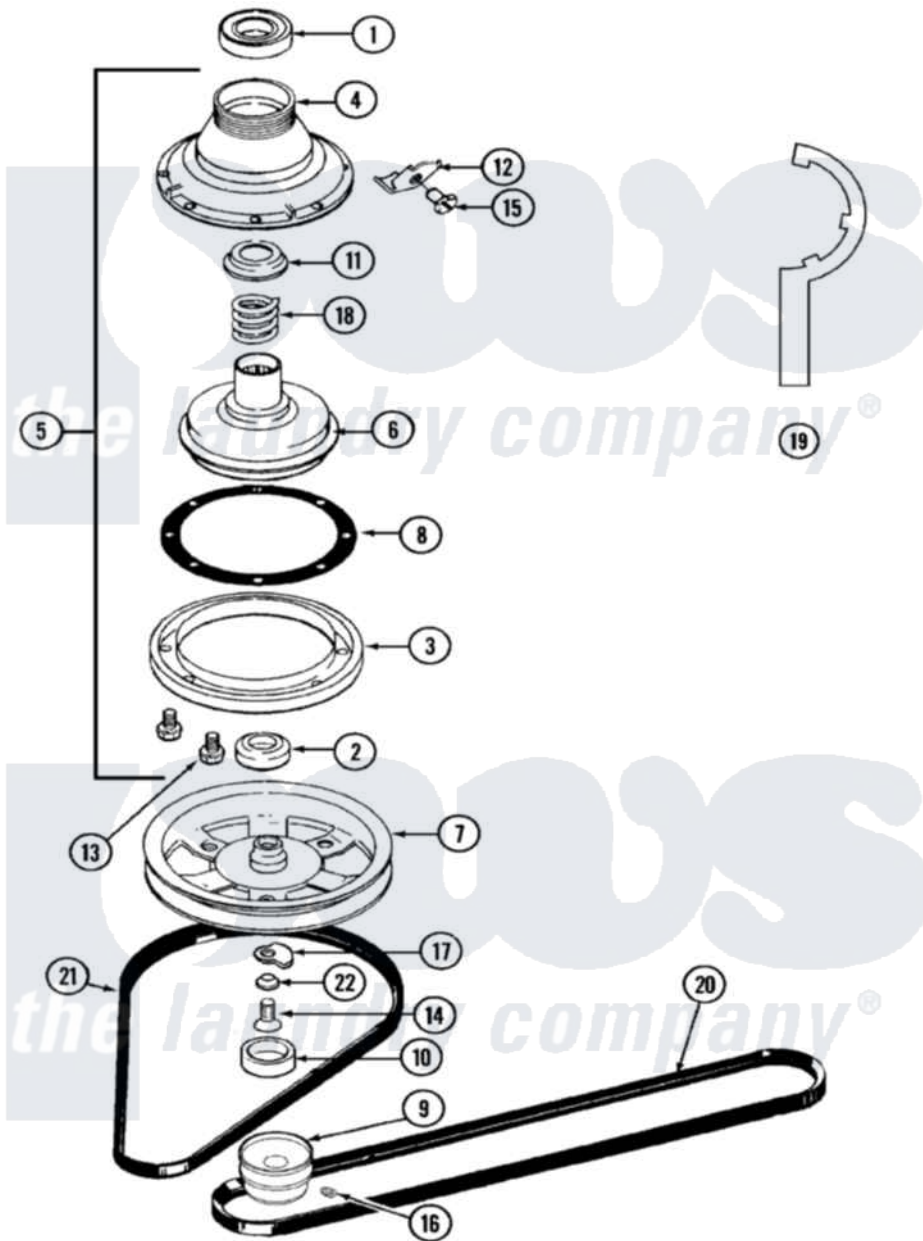

Maytag LAT8904AAM 03 - CLUTCH, BRAKE & BELTS (LAT8904AAM & LAT6

Maytag Residential Maytag LAT8904AAM Washer Parts Parts Diagram 03 - CLUTCH, BRAKE & BELTS (LAT8904AAM & LAT6

Click on the part number to view part

Item	Original Part Number	Replaced By	Status	Part Description
1	Y200720	22003441		Bearing, Rear
2	200835			Bearing, Brake Rotor
3	211043	6-2011900		Brake Asse
4	211045	6-2011900		Brake Asse
5	201190	6-2011900		Brake Asse
6	201126	6-2011900		Brake Asse
7	211059	6-2301530		Pulley
8	211042	6-2011900		Brake Asse
9	200816	6-2008160		Pulley- MO
10	211038		Not Available	CAP, OIL RETAINER
11	211039	6-2011900		Brake Asse
12	213325			Clip, Retaining
13	211000			SCREW, BRAKE DRUM (HEX HEAD)
14	211375	681582		Screw

15	213326		Bolt, Sems Retaining Clip
16	Y053241		Set Screw, Motor Pulley
17	211089		Lug, Stop Pulley
18	211041	6-2011900	Brake Asse
19	Y038315	038315	Tool
20	211124		Part Not Used
21	211125		V Belt, DiVe Pulley
22	211090	22003555	Washer, Stop Lug