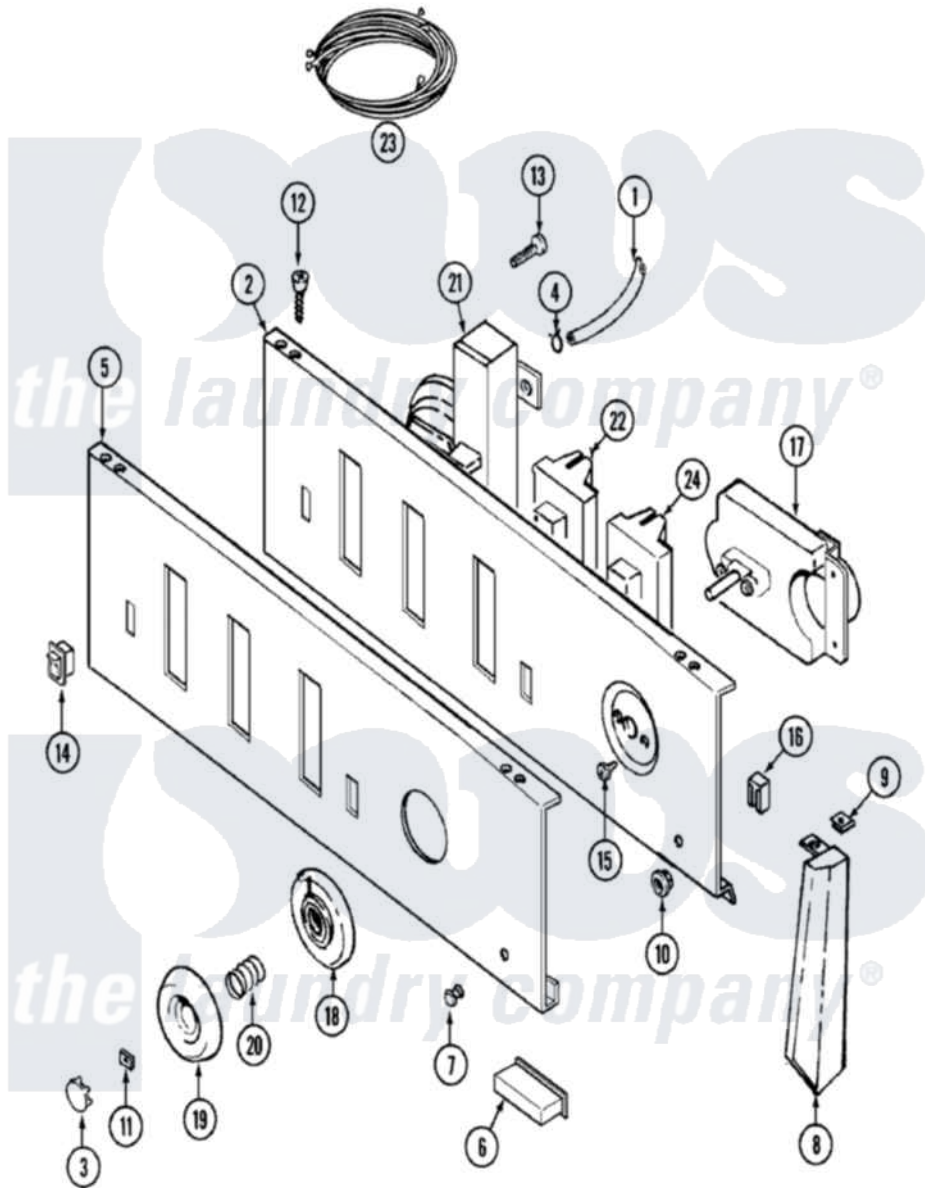

Maytag LAT8904AAM 04 - CONTROL PANEL (LAT8904AAM & LAT6914AAM)

Maytag Residential Maytag LAT8904AAM Washer Parts Parts Diagram 04 - CONTROL PANEL (LAT8904AAM & LAT6914AAM)

Click on the part number to view part

Item	Original Part Number	Replaced By	Status	Part Description
1	22001036	22001619		Tube, Water Level Switch
2	22001133			Plate, Support
"	315483	3370225		Screw
"	204807			Ground Wire, Supp. Pltte To Top Cover
3	216424		Not Available	CAP, KNOB (ALM)
4	410296	596669		Clamp, Manifold
5	22001466		Not Available	PANEL, CONTROL (ALM)
6	214897			Pad, Control Panel
7	22001215	7730P011-60		Lens, Indicator Light
8	22001293			End Cap, Control Panel
"	22001292	22001567		Cap, End
"	22001566	22001293		End Cap, Control Panel
"	22001567			Cap, End
9	214894			Fastener, End Cap

10	214872		Palnut, End Cap Note: Nut, Lamp Holder
11	211605		Bezel, Timer Dial
12	210932		Screw, No.8 X 9/16 Ctsk Note: Screw, Inlet Duct
13	211168	W10139210	Screw, 8-18 X 5/16
14	22001282	22001135	Switch, Rocker
15	216412		Screw, Bracket To Timer
16	903115		Lock Light
17	22001024		Timer
18	22001266	Not Available	BEZEL, TIMER KNOB (ALM)
19	22001199	Not Available	KNOB ASSY. (ALM)
20	211065		Spring, Index Wheel
21	22001454	Not Available	SWITCH, INFINITE (ALM)
22	22001455	Not Available	SWITCH, WATER TEMP. (ALM)
23	22001336	Not Available	WIRE HARNESS, MAIN
24	22001456		Switch, Speed
25	16000327	Not Available	GUIDE, QUICK REF. - MAYTAG
"	22001094		Manual, Use And Care