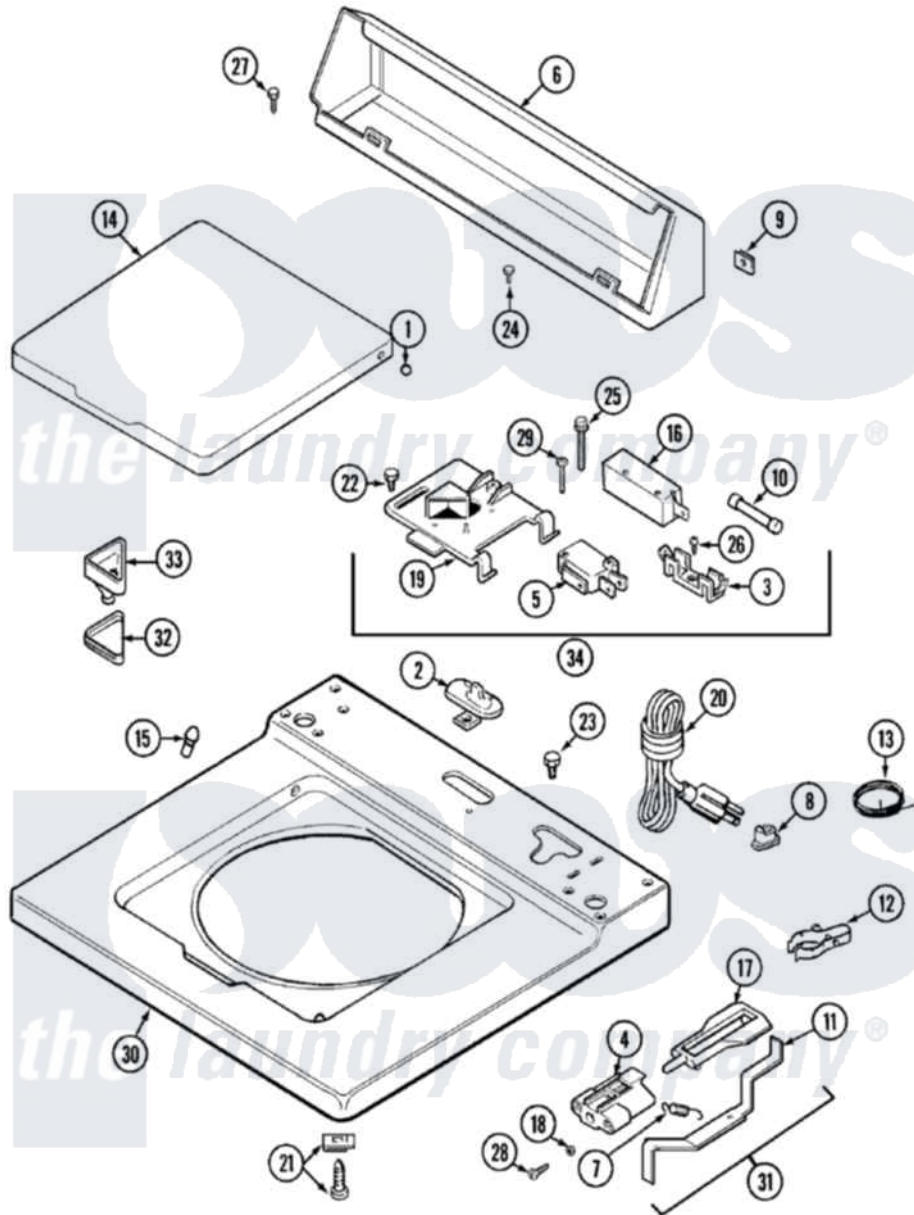

Maytag LAT8904AAM 05 - TOP (LAT8904AAM & LAT6914AAM)

Maytag Residential Maytag LAT8904AAM Washer Parts Parts Diagram 05 - TOP (LAT8904AAM & LAT6914AAM)
 Click on the part number to view part

Item	Original Part Number	Replaced By	Status	Part Description
1	211726			Hinge, Ball Lid
2	207159	489355		Screw, 8 X 1/2
"	22001298			Cap, Top Cover
3	207167			Block, Fuse
4	216256		Not Available	BRACKET, UNBALANCE
5	207166			Switch, Check
6	205635L		Not Available	CONSOLE (ALM)
7	213720			Spring, Lid Switch
8	211881			Grommet, Cord Part Not Used-Gas Models Only
9	215075			Fastener, Control Panel To Console
10	207168	22001682		Switch Assembly, Lid W/4amp Fuse
11	22001136			Lever, Unbalance
12	301548			Clamp, Ground Wire
13	311155			Ground Wire And Clamp

14	22001029	Not Available	LID (CANADA-ALM)---NA
"	22001207	Not Available	LID W/LEGEND (ALM)---NA
15	212716		Bumper, Lid
16	205415	279347	Switch-Lid
17	216255		Plunger, Lid Switch
18	211500		Washer, Bracket To Top Cover
19	Y215699	22001678	Bracket, Switch And Fuse
20	208194	22003062	Cord, Power
21	204445		Screw And Fastener Assembly
22	207159	489355	Screw, 8 X 1/2
23	315483	3370225	Screw
24	216423	3370225	Screw
25	213501		Screw, No.6-20 X 1-1/8 Inch
26	Y311711		Screw, Fuse Block
27	Y313559		Screw
28	910182	25-7809	Screw, No.6-20 1/2 Flthd Torx
29	22001352		Screw, Check Switch
30	22001120		Top, Main ----NA
31	22001311		Unbalance Lever Assembly
32	215374	Not Available	GASKET FOR BLEACH CUP
33	22001200	22001008	Cup, Bleach
34	207176	22001682	Switch Assembly, Lid W/4amp Fuse