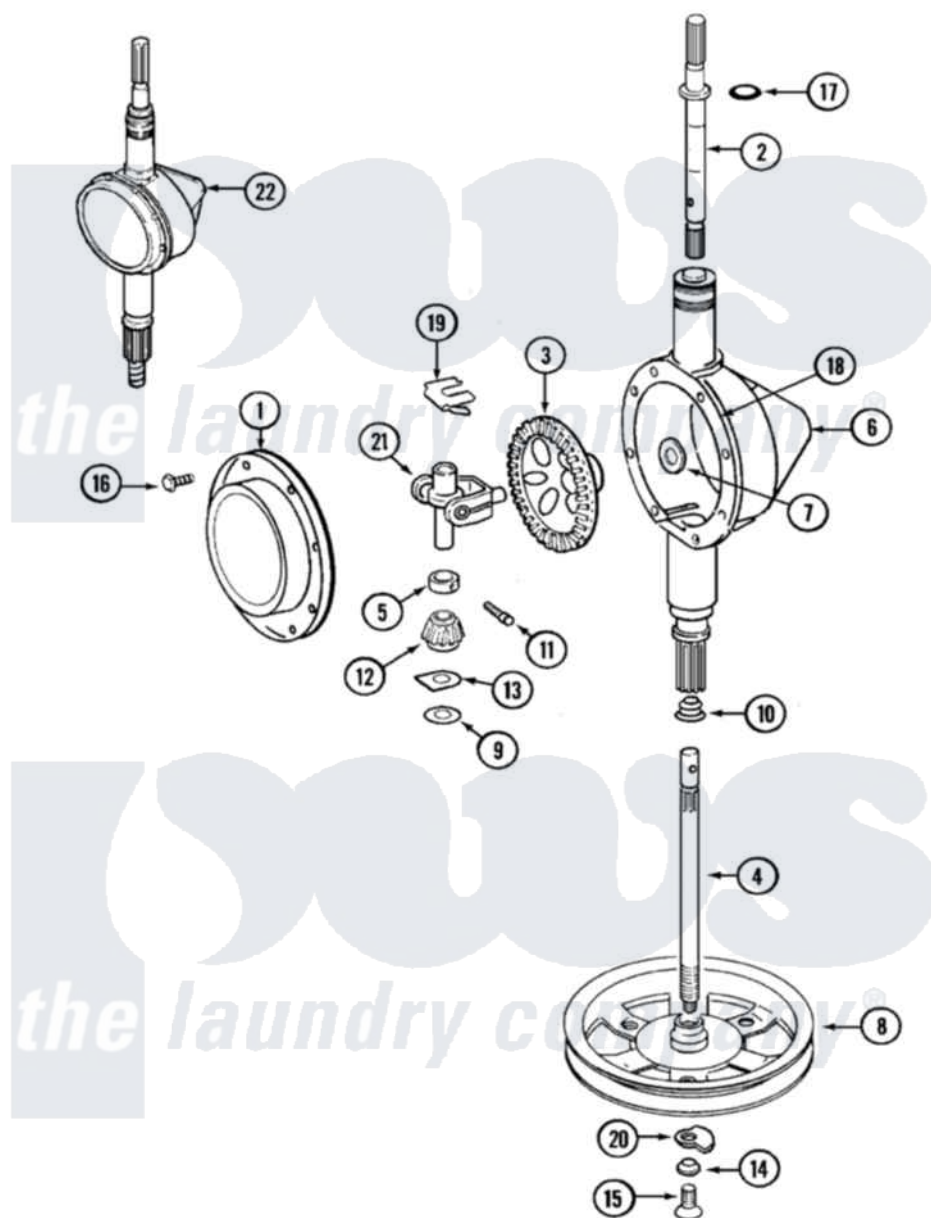

Maytag LAT8904AAM 06 - TRANSMISSION (LAT8904AAM & LAT6914AAM)

Maytag Residential Maytag LAT8904AAM Washer Parts Parts Diagram 06 - TRANSMISSION (LAT8904AAM & LAT6914AAM)

Click on the part number to view part

Item	Original Part Number	Replaced By	Status	Part Description
1	206628			Cover, Transmission
2	207153	6-2097820		Kit- Shaft
3	206713	6-2067130		Gear- Beve
4	215410	12001450		Ctr Shaft W/Collar Andkeeper-Dp
5	215415		Not Available	COLLAR, LOWER
6	206624	6-2097750		Trans Dee
7	215394			Washer, Bevel Gear
8	211059	6-2301530		Pulley
9	211483	6-2114830		Washer- SP
10	206602	207843		Lip Seal Repair Kit
11	Y206629			Pin, Collar
12	215401	W10221114		Pinion
13	215395			Plate, Clutch
14	211090	22003555		Washer, Stop Lug

15	211375	681582	Screw
16	215417	Not Available	SCREW, TRANSMISSION COVER
17	210690		Seal, Rubber
18	Y058700	675652	Adhesive
19	215581		Spring, Agitator Shaft
20	211089		Lug, Stop Pulley
21	206685	6-2066850	Yoke
22	206707	6-2097750	Trans Dee