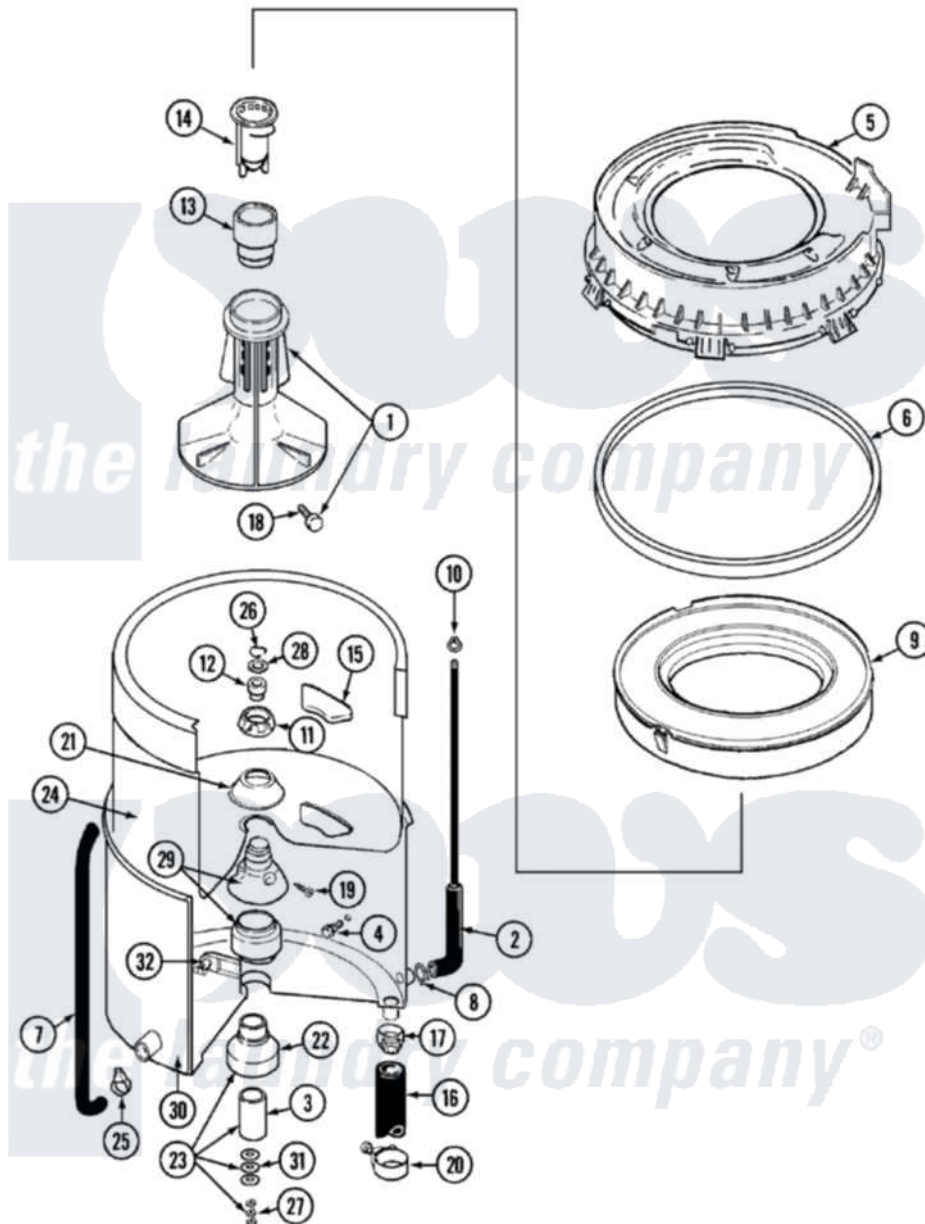

# Maytag LAT8904AAM 07 - TUB (LAT8904AAM & LAT6914AAM)

Maytag Residential Maytag LAT8904AAM Washer Parts Parts Diagram 07 - TUB (LAT8904AAM & LAT6914AAM)  
 Click on the part number to view part

Item	Original Part Number	Replaced By	Status	Part Description
1	<a href="#">207228</a>			Agitator W/Lock Screw
2	22001036	<a href="#">22001619</a>		Tube, Water Level Switch
3	<a href="#">211130</a>			Bearing Liner, Tub Bearing
4	200744	<a href="#">W10175939</a>		Bolt
"	205254	<a href="#">W10175938</a>		Bolt
5	<a href="#">22001299</a>			Tub Cover And Gasket Assembly
6	Y22001201	<a href="#">22001007</a>		Gasket, Cover To Tub
7	<a href="#">22001320</a>			Tube, Bleach
8	<a href="#">211641</a>			Clamp, 1-1/16"
9	<a href="#">22001142</a>			Ring, Balance
10	410296	<a href="#">596669</a>		Clamp, Manifold
11	211047	<a href="#">6-2110472</a>		Nut- Clamp
12	Y0A4298	<a href="#">6-0A57420</a>		Seal- Agitator
13	<a href="#">22001295</a>			Housing, Dispenser
14	<a href="#">22001294</a>			Cup, Dispensing
15	<a href="#">207219</a>			Filter, Self-Cleaning

16	<a href="#">213045</a>		Hose, Outer Tub Part Not Used
17	201011	<a href="#">285655</a>	Clamp, Hose
18	206478		Not Available
19	211618	<a href="#">22001423</a>	Set Screw, Mounting Stem
20	202574	<a href="#">3367052</a>	Clamp, Hose
21	<a href="#">211210</a>		Washer, Clamping Nut
22	200824	<a href="#">6-2040130</a>	Tub Bearin
23	204013	<a href="#">6-2040130</a>	Tub Bearin
24	<a href="#">22001139</a>		Tub, Inner
25	205161	<a href="#">489503</a>	Clamp
26	<a href="#">Y015667</a>		Retaining Ring
27	<a href="#">Y054867</a>		Washer, Lock
28	<a href="#">Y015666</a>		Washer, Retaining -
29	204012	<a href="#">6-2095720</a>	Mounting S
30	22001114		Not Available
31	<a href="#">211100</a>		TUB, OUTER (EX. LARGE)
32	<a href="#">214434</a>		Washer, Outer Tub
			Spout, Deflector