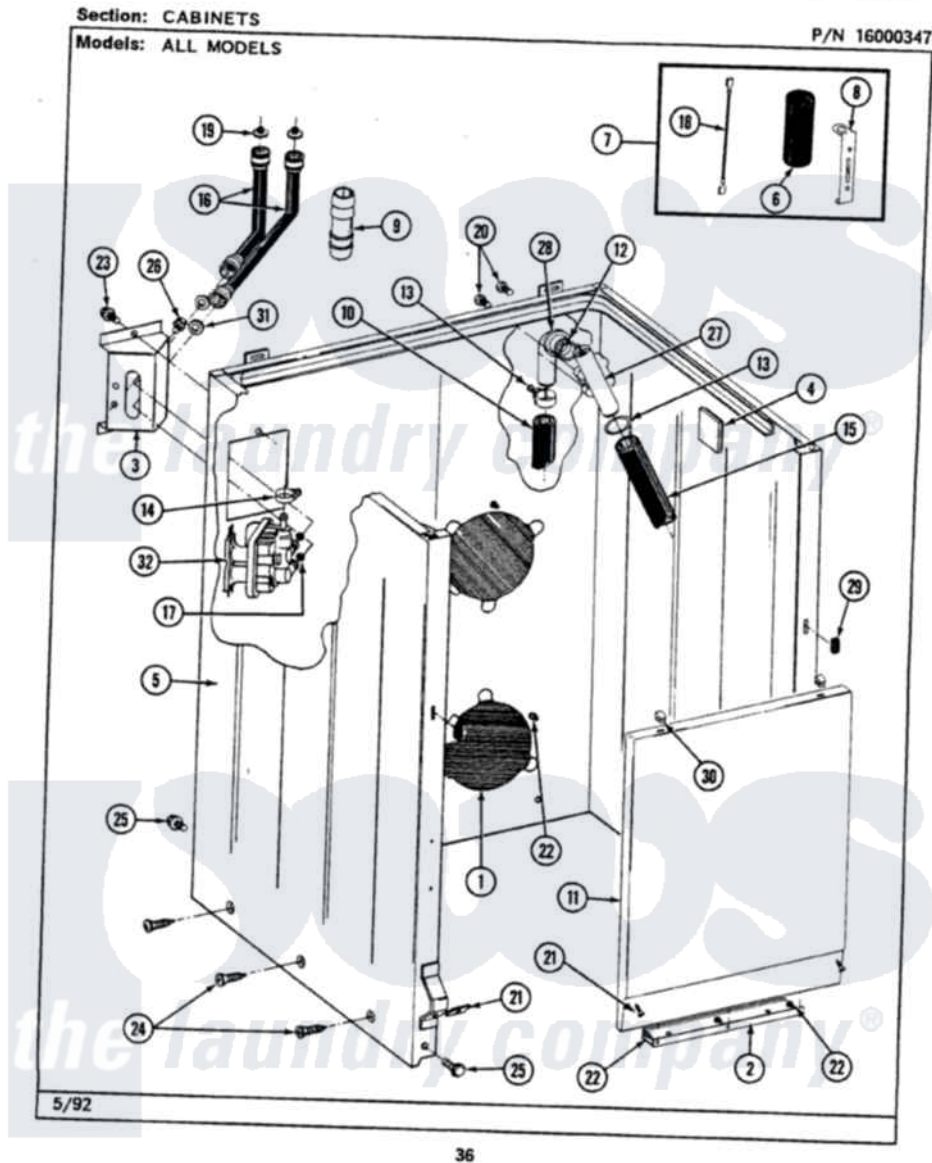

# Maytag LAT9200AAE 02 - CABINET

Maytag Residential Maytag LAT9200AAE Washer Parts Parts Diagram 02 - CABINET  
Click on the part number to view part

Item	Original Part Number	Replaced By	Status	Part Description
2	<a href="#">213846</a>			Guard, Belt
3	214812	<a href="#">22002361</a>		Bracket, Water Valve
4	<a href="#">215058</a>			Pad, Cabinet Bumper
6	<a href="#">Y200832</a>			Capacitor
7	<a href="#">206103</a>			Capacitor Kit
8	<a href="#">211149</a>			Clip, Capacitor
9	<a href="#">Y216015</a>			Coupling, Hose
10	<a href="#">Y059149</a>			(7/8" I.D. CARTON OF 50 FT.)
"	<a href="#">216017</a>			Hose, Drain
12	<a href="#">214765</a>			Gasket, Siphon Break
13	200908	<a href="#">285655</a>		Clamp, Hose
14	<a href="#">201575</a>			Clamp, Hose
15	214767	<a href="#">22001448</a>		Hose, Pump
16	<a href="#">202860</a>			Inlet Hose Assembly
17	214337	<a href="#">96160</a>		Screen
18	<a href="#">203237</a>			No.17 Wire With Terminal

19	200961	<a href="#">12001413</a>	Strainer And Washer Kit
20	<a href="#">Y014874</a>		Screw, Idler Arm And Sleeve
21	<a href="#">204439</a>		Screw And Fstner Assembly
22	211294	<a href="#">90767</a>	Screw, 8A X 3/8 HeX Washer Head Tapping
23	212276	<a href="#">W10116760</a>	Screw
24	<a href="#">213007</a>		Xfor Cabinet See Cabinet, Back
25	213121	<a href="#">3400111</a>	Screw, 12-14 X 5/8
"	213122	<a href="#">27001200</a>	Screw
26	<a href="#">Y313561</a>		Screw----NA
27	<a href="#">206638</a>		Siphon Break
28	Y216016	<a href="#">W10116738</a>	Elbow
29	214376	<a href="#">22002331</a>	Spacer, Front Panel
30	212982	<a href="#">22001650</a>	Fastener, Spring
31	<a href="#">Y013783</a>		Washer, Inlet Hose
32	<a href="#">205613</a>		Water Valve