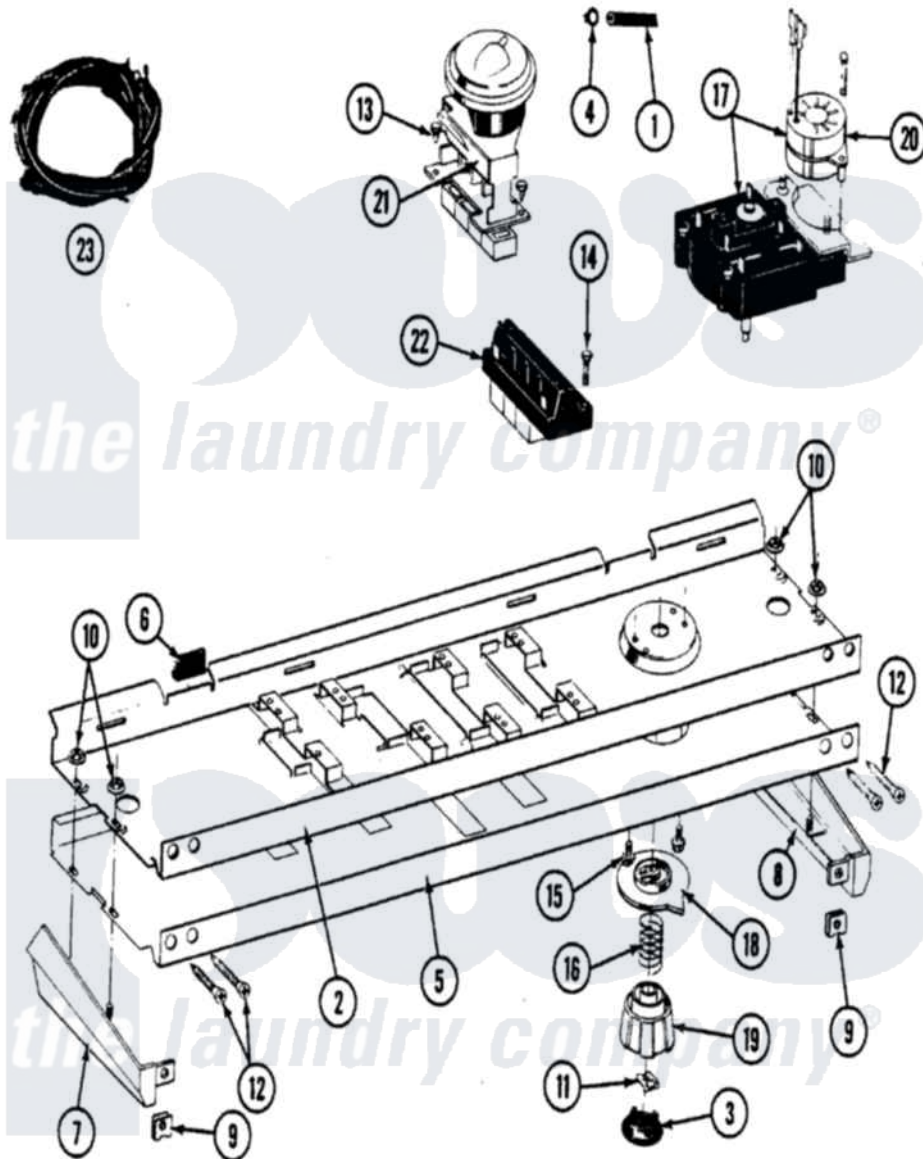

Maytag LAT9200AAE 04 - CONTROL PANEL

Maytag [Residential Maytag LAT9200AAE Washer Parts](#) Parts Diagram 04 - CONTROL PANEL
 Click on the part number to view part

Item	Original Part Number	Replaced By	Status	Part Description
2	214818			Back Up Plate
3	215821		Not Available	CAP, KNOB
4	410296	596669		Clamp, Manifold
5	207390			Control Panel
6	214897			Pad, Control Panel
7	207215		Not Available	END CAP LH
8	207216		Not Available	END CAP RH
9	214894			Fastener, End Cap
10	214872			Palnut, End Cap Note: Nut, Lamp Holder
11	211605			Bezel, Timer Dial
12	210932			Screw, No.8 X 9/16 Ctsk Note: Screw, Inlet Duct
13	211168	W10139210		Screw, 8-18 X 5/16
14	213117	67006908		Screw, Ice Rack
15	213966	3400014		Screw
16	211065			Spring, Index Wheel

17	207379		Timer
18	215827	Not Available	TIMER DIAL SKIRT
19	215828		Knob, Timer
20	205033	22205033	Motor- Tim
21	207361		4 Level Pressure Switch
22	207368	Not Available	TEMP CONTROL SWITCH - 3 BUTTON
23	207383		Wire Harness