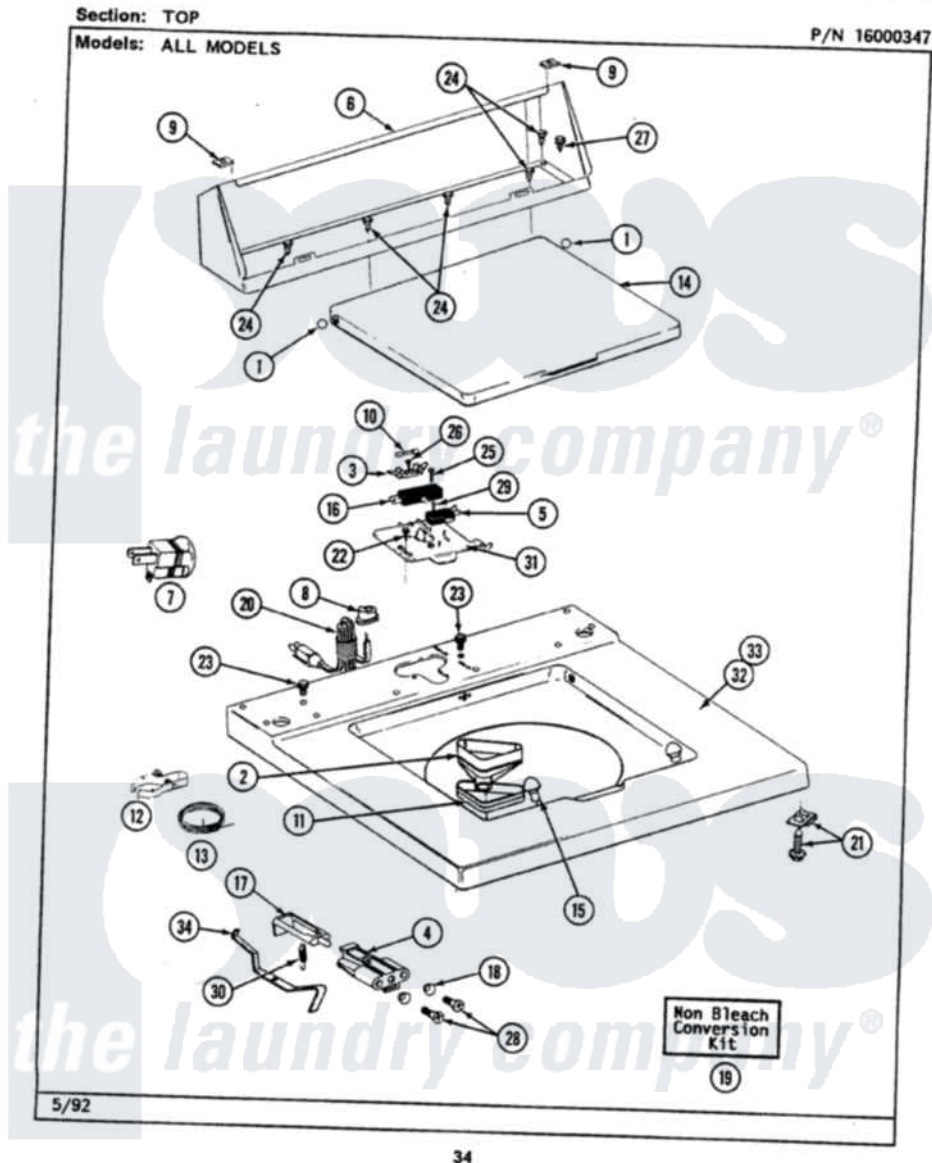

Maytag LAT9200AAE 06 - TOP

Maytag [Residential Maytag LAT9200AAE Washer Parts](#) Parts Diagram 06 - TOP
 Click on the part number to view part

Item	Original Part Number	Replaced By	Status	Part Description
3	207167			Block, Fuse
4	214279	204968		Plunger And Bracket Assembly--W
5	207166			Switch, Check
7	Y201808			Converter
8	211881			Grommet, Cord Part Not Used-Gas Models Only
9	215075			Fastener, Control Panel To Console
10	207168	22001682		Switch Assembly, Lid W/4amp Fuse
11	214436			Gasket
12	301548			Clamp, Ground Wire
13	311155			Ground Wire And Clamp
15	212716			Bumper, Lid
16	205415	279347		Switch-Lid
17	215700		Not Available	LID SWITCH PLUNGER
18	211500			Washer, Bracket To Top Cover

19	205997		Non-Bleach Conversion Kit
20	204590		Cord, Power
21	204445		Screw And Fastener Assembly
22	207159	489355	Screw, 8 X 1/2
23	210186	3370225	Screw
24	211294	90767	Screw, 8A X 3/8 HeX Washer Head Tapping
25	213501		Screw, No.6-20 X 1-1/8 Inch
26	215705	Y311711	Screw, Fuse Block
27	Y313559		Screw
28	910182	25-7809	Screw, No.6-20 1/2 Flthd Torx
29	912012	3400409	Screw
30	213720		Spring, Lid Switch
31	Y215699	22001678	Bracket, Switch And Fuse
34	215704		Lever, Unbalance