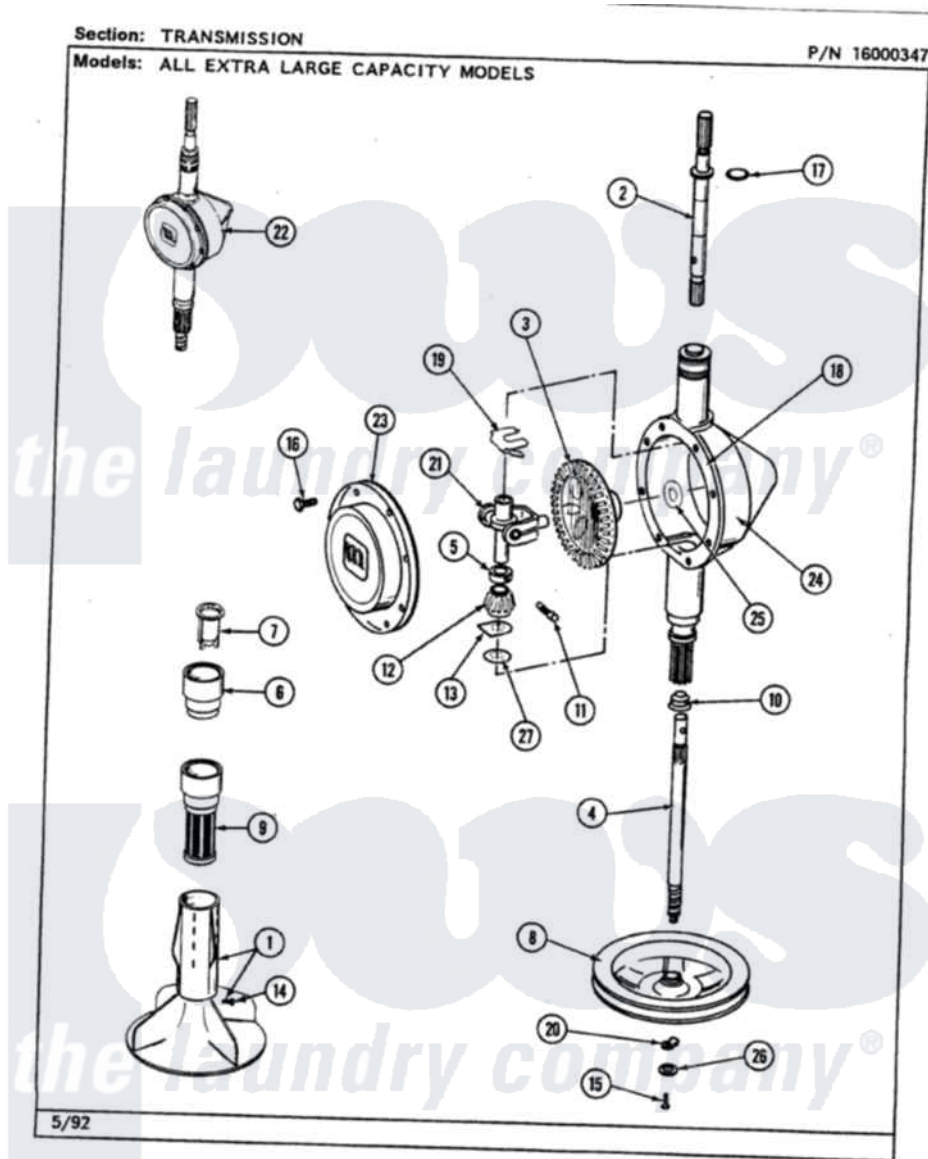

Maytag LAT9200AAE 07 - TRANSMISSION

42

Maytag [Residential Maytag LAT9200AAE Washer Parts](#) Parts Diagram 07 - TRANSMISSION
Click on the part number to view part

Item	Original Part Number	Replaced By	Status	Part Description
2	207153	6-2097820		Kit- Shaft
3	206713	6-2067130		Gear- Beve
4	215410	12001450		Ctr Shaft W/Collar Andkeeper- Dp
5	215415		Not Available	COLLAR, LOWER
6	215721			Dispensing Cap
7	215733			Dispensing Cup
8	211059	6-2301530		Pulley
10	206602	207843		Lip Seal Repair Kit
11	Y206629			Pin, Collar
12	215401	W10221114		Pinion
13	215395			Plate, Clutch
14	206478		Not Available	SCREW & WASHER FOR AGITATOR
15	211375	681582		Screw
16	215417		Not Available	SCREW, TRANSMISSION COVER

17	210690		Seal, Rubber
18	Y058700	675652	Adhesive
19	215581		Spring, Agitator Shaft
20	211089		Lug, Stop Pulley
21	206685	6-2066850	Yoke
22	206707	6-2097750	Trans Dee
23	206628		Cover, Transmission
24	206624	6-2097750	Trans Dee
25	215394		Washer, Bevel Gear
26	211090	22003555	Washer, Stop Lug
27	211483	6-2114830	Washer- SP