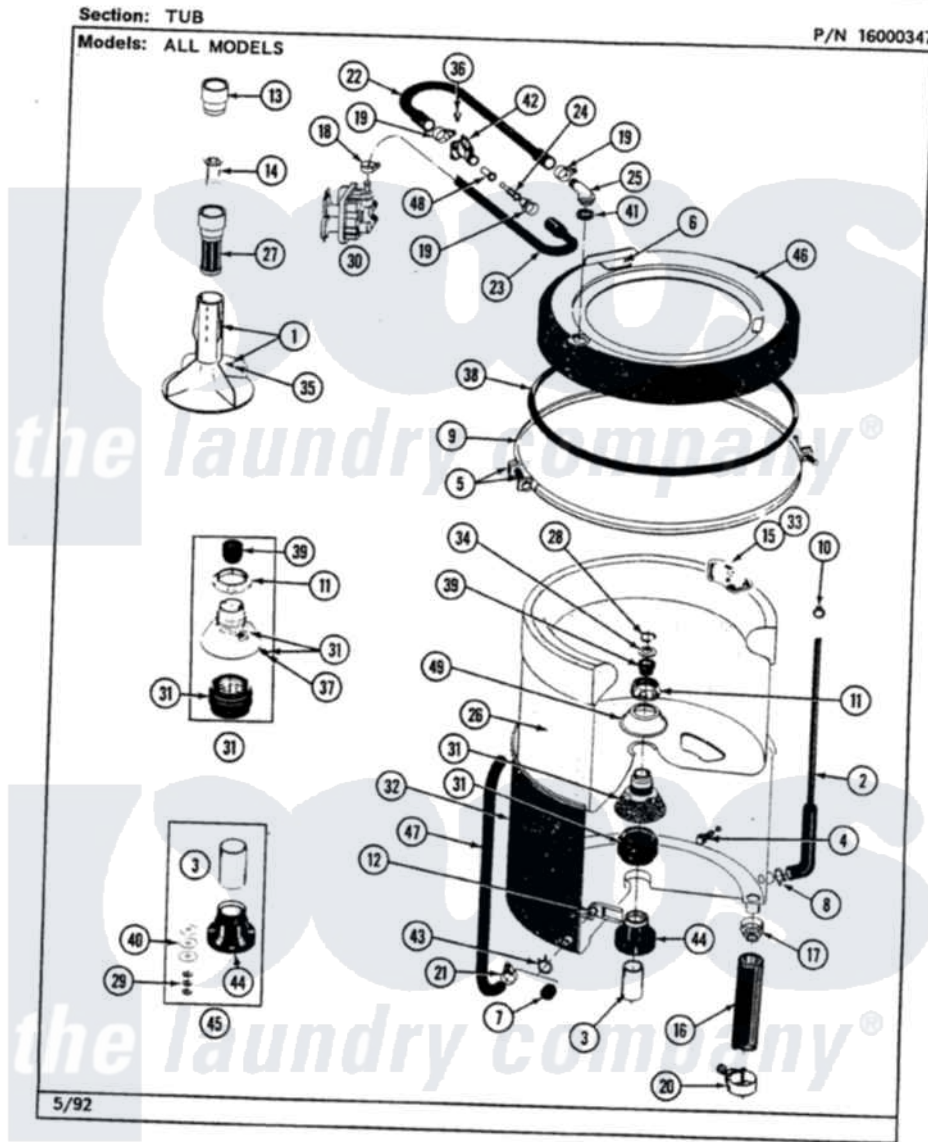

Maytag LAT9200AAE 08 - TUB

38

Maytag [Residential Maytag LAT9200AAE Washer Parts](#) Parts Diagram 08 - TUB
Click on the part number to view part

Item	Original Part Number	Replaced By	Status	Part Description
2	212942	22001619		Tube, Water Level Switch
3	211130			Bearing Liner, Tub Bearing
4	200744	W10175939		Bolt
"	205254	W10175938		Bolt
5	205529			Nut And Bolt Kit For Tub Clam
6	215232			Bumper, Unbalance
7	214725			Cap For Spout-Outer Tub
8	211641			Clamp, 1-1/16"
9	200846			Clamp - Tub Cover
10	410296	596669		Clamp, Manifold
11	211047	6-2110472		Nut- Clamp
13	215721			Dispensing Cap
14	215733			Dispensing Cup
15	207219			Filter, Self-Cleaning
16	213045			Hose, Outer Tub Part Not Used
17	200900	616099		Clamp

18	201575		Clamp, Hose
19	202515	596669	Clamp, Manifold
20	202574	3367052	Clamp, Hose
21	205161	489503	Clamp
22	Y215234		Hose, Injector Fill
23	213013		Hose, Injector
24	213015		Nozzle, Injector
25	215235		Tube, Injector
26	207831	Not Available	TUB, INNER (W/PLUG)
28	Y015667		Retaining Ring
29	Y054867		Washer, Lock
30	205613		Water Valve
31	204012	6-2095720	Mounting S
32	205484		Tub, Outer Part Not Used
34	Y015666		Washer, Retaining -
35	206478	Not Available	SCREW & WASHER FOR AGITATOR
36	312620		Screw, Sems
37	211618	22001423	Set Screw, Mounting Stem
38	211232		Seal, Tub Cover
39	Y0A4298	6-0A57420	Seal- Agitator
40	211100		Washer, Outer Tub
41	215233		Seal For Injector Tube
42	215447		Sleeve For Injector
43	214739	596669	Clamp, Manifold
44	200824	6-2040130	Tub Bearin
45	204013	6-2040130	Tub Bearin
46	206380	Not Available	COVER, TUB
48	213016	216201	Nozzle
49	211210		Washer, Clamping Nut