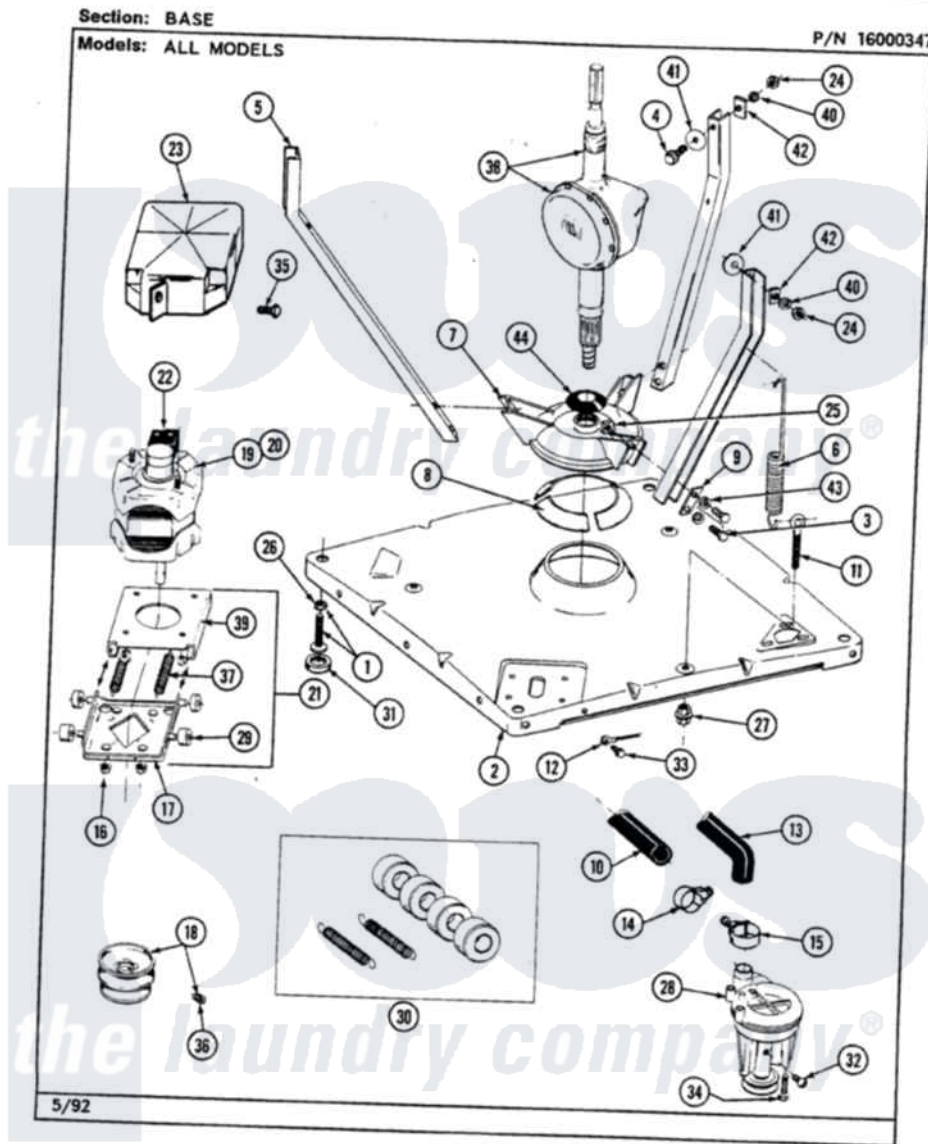

Maytag LAT9200AAG 01 - BASE

44

Maytag Residential Maytag LAT9200AAG Washer Parts Parts Diagram 01 - BASE
Click on the part number to view part

Item	Original Part Number	Replaced By	Status	Part Description
2	203274			Base With Damper Pads
3	Y015627			Screw- Hex
4	205254	W10175938		Bolt
"	200744	W10175939		Bolt
5	213053			Brace, Tub Part Not Used
6	213054			Centering Spring - 3 Used
7	203725			Damper W/Bolt And Clip
8	203956			Damper Pad Kit
9	213073			Washer, Double Brace
10	214767	22001448		Hose, Pump
11	213120	216416		Bolt, Eye/Centering Spring
12	204807			Ground Wire, Supp. Plte To Top Cover
13	213045			Hose, Outer Tub Part Not Used
14	200461	285655		Clamp, Hose
15	202574	3367052		Clamp, Hose

16	311246	Not Available	KEPS NUT-MOTOR BASE
17	205908		Motor Mount Assembly
18	200816	6-2008160	Pulley- MO
19	201805	12002351	Motor-Drve
21	205999		Motor Mount Assembly
22	206505	Not Available	PROD. No.201664-15, & No.205463-3.
"	206504		Motor External Start Switch
"	205133	Not Available	(PROD. IDNo. 2-1664-8 & 2- 5463)
"	205132	Not Available	SWITCH, MOTOR EXTERNAL START No.201664-14,205463- 4 & 201800-4
"	205131		Switch, Motor External Start
"	205134	Not Available	MOTOR EXTERNAL START SWITCH
23	215098		Shield, Motor
24	Y052734		Nut, Carrage Bolts And Bracket
25	Y052785		Nut, Brace To Damper
26	210385		Lock Nut For Adjustable Leg
27	211949		Nut, Adjustment Eyebolt
28	202203	6-2022030	Pump As Pa
29	204998	205000	Roller And Spring Kit 4+Spr
30	205000		Roller And Spring Kit 4+Spr
31	210684		Foot, Adjustable Leg
32	Y015408	22003235	Screw, Bearing Insert
33	210186	3370225	Screw
34	211880		Screw, HeX Head No.10 X 1/2 Inc
35	213121	3400111	Screw, 12-14 X 5/8
36	Y053241		Set Screw, Motor Pulley
37	202718		Springs, Tension
38	206707	6-2097750	Trans Dee
39	214956		Motor Mount Assembly
40	Y054867		Washer, Lock
41	211100		Washer, Outer Tub
42	212979	Not Available	WASHER, TUB BRACE
43	911852	486009	Lockwasher
44	211028	22001586	Deflector, Water