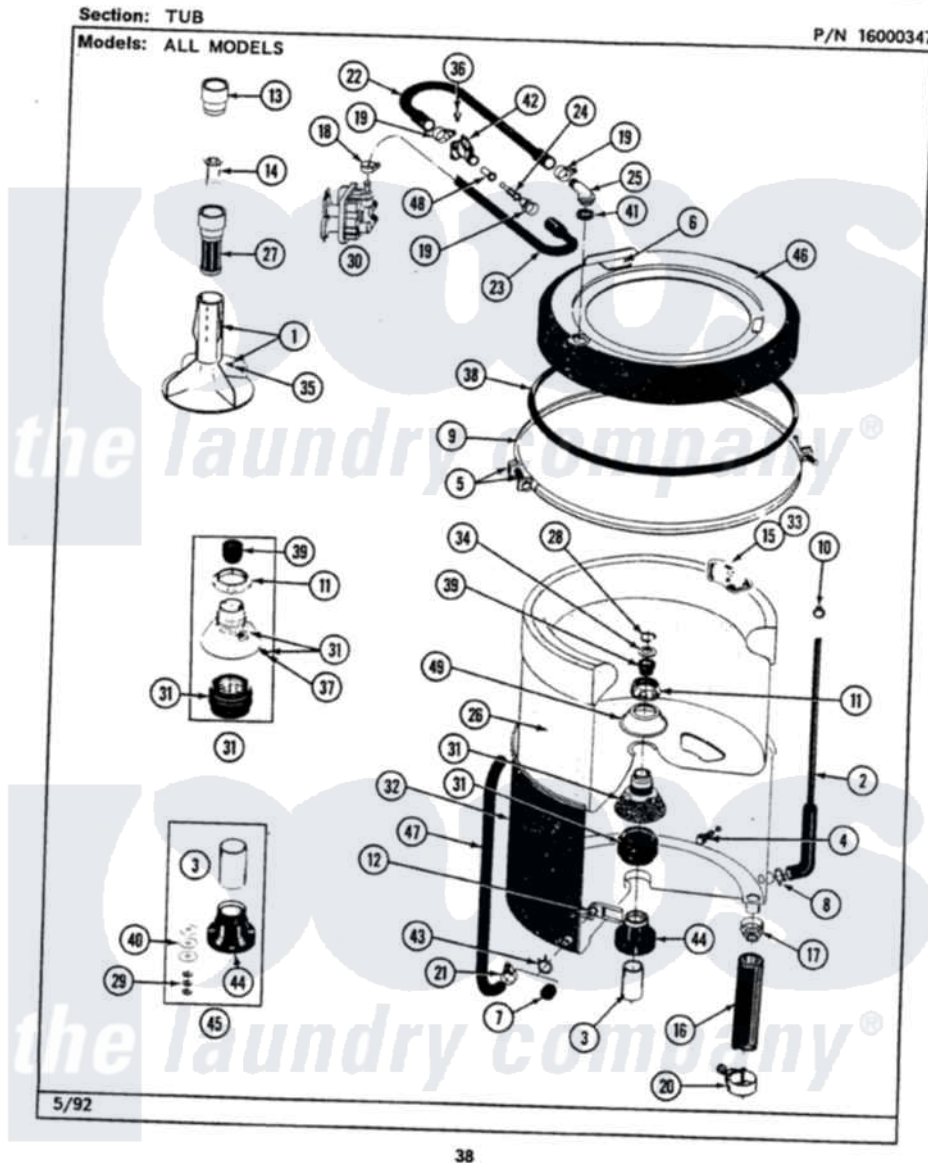

# Maytag LAT9200AAG 08 - TUB

Maytag [Residential Maytag LAT9200AAG Washer Parts](#) Parts Diagram 08 - TUB  
Click on the part number to view part

| Item | Original Part Number   | Replaced By               | Status | Part Description              |
|------|------------------------|---------------------------|--------|-------------------------------|
| 2    | 212942                 | <a href="#">22001619</a>  |        | Tube, Water Level Switch      |
| 3    | <a href="#">211130</a> |                           |        | Bearing Liner, Tub Bearing    |
| 4    | 200744                 | <a href="#">W10175939</a> |        | Bolt                          |
| "    | 205254                 | <a href="#">W10175938</a> |        | Bolt                          |
| 5    | <a href="#">205529</a> |                           |        | Nut And Bolt Kit For Tub Clam |
| 6    | <a href="#">215232</a> |                           |        | Bumper, Unbalance             |
| 7    | <a href="#">214725</a> |                           |        | Cap For Spout-Outer Tub       |
| 8    | <a href="#">211641</a> |                           |        | Clamp, 1-1/16"                |
| 9    | <a href="#">200846</a> |                           |        | Clamp - Tub Cover             |
| 10   | 410296                 | <a href="#">596669</a>    |        | Clamp, Manifold               |
| 11   | 211047                 | <a href="#">6-2110472</a> |        | Nut- Clamp                    |
| 13   | <a href="#">215721</a> |                           |        | Dispensing Cap                |
| 14   | <a href="#">215733</a> |                           |        | Dispensing Cup                |
| 15   | <a href="#">207219</a> |                           |        | Filter, Self-Cleaning         |
| 16   | <a href="#">213045</a> |                           |        | Hose, Outer Tub Part Not Used |
| 17   | 200900                 | <a href="#">616099</a>    |        | Clamp                         |