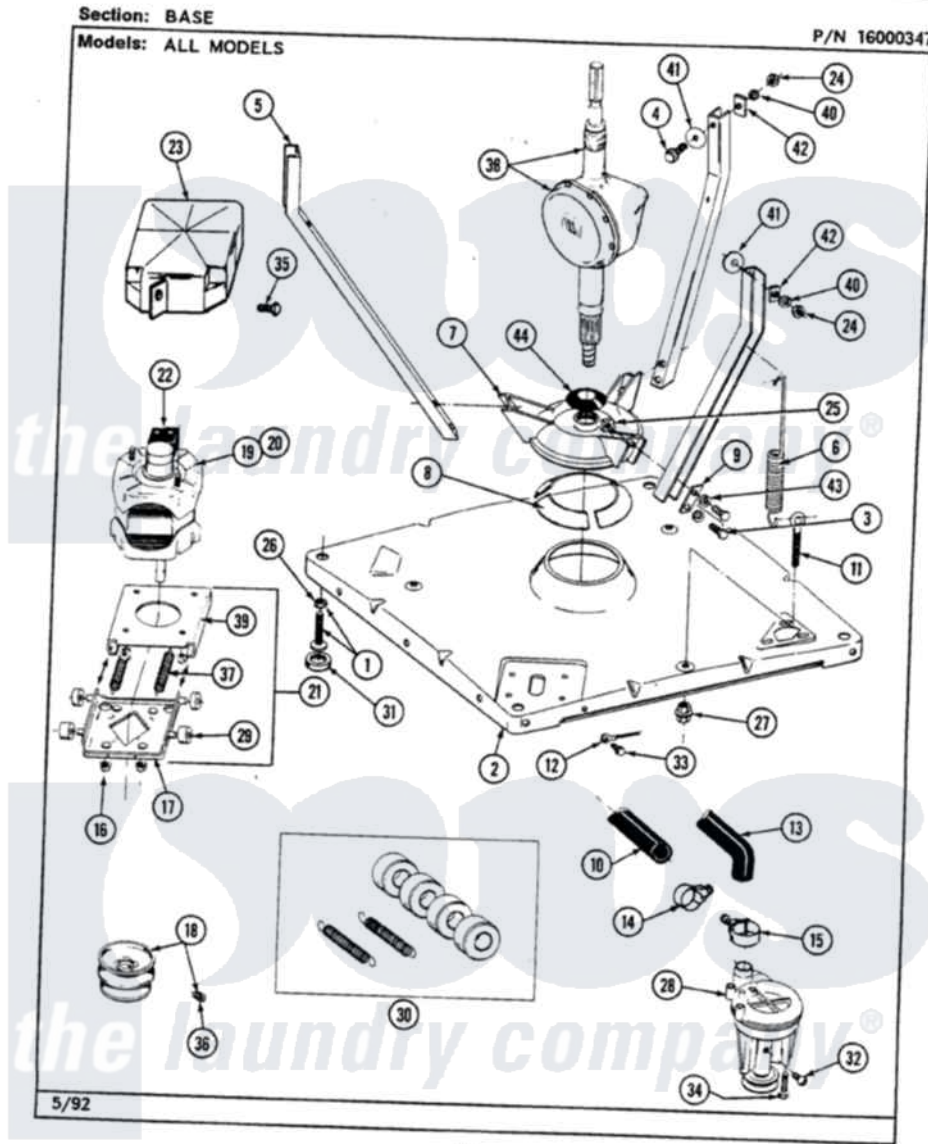

Maytag LAT9200AAL 01 - BASE

44

Maytag Residential Maytag LAT9200AAL Washer Parts Parts Diagram 01 - BASE
 Click on the part number to view part

Item	Original Part Number	Replaced By	Status	Part Description
1	Y302699	22003428		Leg, Adjustable
2	203274			Base With Damper Pads
3	Y015627			Screw- Hex
4	205254	W10175938		Bolt
"	200744	W10175939		Bolt
5	213053			Brace, Tub Part Not Used
6	213054			Centering Spring - 3 Used
7	203725			Damper W/Bolt And Clip
8	203956			Damper Pad Kit
9	213073			Washer, Double Brace
10	214767	22001448		Hose, Pump
11	213120	216416		Bolt, Eye/Centering Spring
12	204807			Ground Wire, Supp. Plte To Top Cover
13	213045			Hose, Outer Tub Part Not Used
14	200461	285655		Clamp, Hose