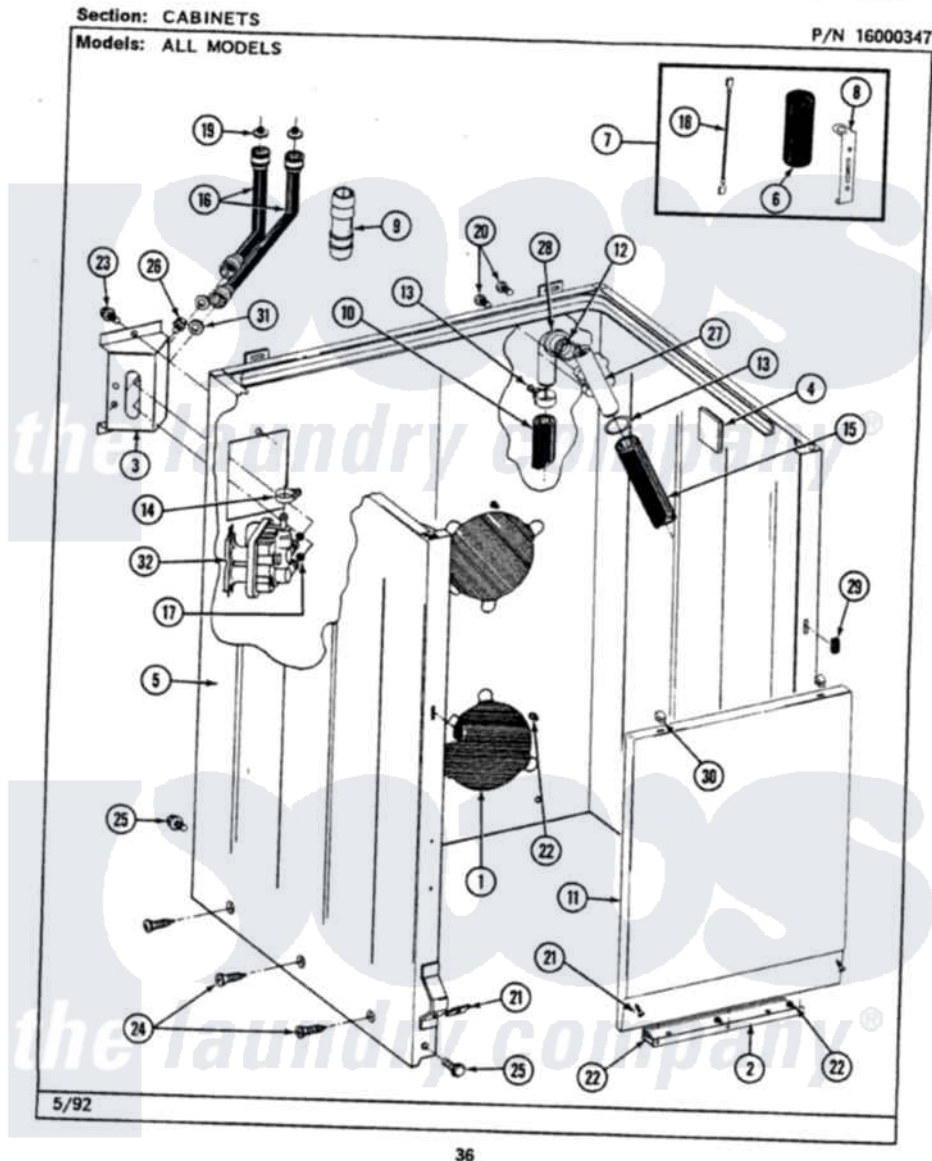

# Maytag LAT9200AAL 02 - CABINET

Maytag Residential Maytag LAT9200AAL Washer Parts Parts Diagram 02 - CABINET  
Click on the part number to view part

Item	Original Part Number	Replaced By	Status	Part Description
1	211878		Not Available	PLATE, ACCESS
2	<a href="#">213846</a>			Guard, Belt
3	214812	<a href="#">22002361</a>		Bracket, Water Valve
4	<a href="#">215058</a>			Pad, Cabinet Bumper
5	203319L		Not Available	(ALMOND)
6	<a href="#">Y200832</a>			Capacitor
7	<a href="#">206103</a>			Capacitor Kit
8	<a href="#">211149</a>			Clip, Capacitor
9	<a href="#">Y216015</a>			Coupling, Hose
10	<a href="#">Y059149</a>			(7/8" I.D. CARTON OF 50 FT.)
"	<a href="#">216017</a>			Hose, Drain
11	212998L		Not Available	FRONT PANEL-ALMOND
12	<a href="#">214765</a>			Gasket, Siphon Break
13	200908	<a href="#">285655</a>		Clamp, Hose
14	<a href="#">201575</a>			Clamp, Hose
15	214767	<a href="#">22001448</a>		Hose, Pump

16	<a href="#">202860</a>		Inlet Hose Assembly
17	214337	<a href="#">96160</a>	Screen
18	<a href="#">203237</a>		No.17 Wire With Terminal
19	200961	<a href="#">12001413</a>	Strainer And Washer Kit
20	<a href="#">Y014874</a>		Screw, Idler Arm And Sleeve
21	<a href="#">204439</a>		Screw And Fstner Assembly
22	211294	<a href="#">90767</a>	Screw, 8A X 3/8 HeX Washer Head Tapping
23	212276	<a href="#">W10116760</a>	Screw
24	<a href="#">213007</a>		Xfor Cabinet See Cabinet, Back
25	213121	<a href="#">3400111</a>	Screw, 12-14 X 5/8
"	213122	<a href="#">27001200</a>	Screw
26	<a href="#">Y313561</a>		Screw---NA
27	<a href="#">206638</a>		Siphon Break
28	Y216016	<a href="#">W10116738</a>	Elbow
29	214376	<a href="#">22002331</a>	Spacer, Front Panel
30	212982	<a href="#">22001650</a>	Fastener, Spring
31	<a href="#">Y013783</a>		Washer, Inlet Hose
32	<a href="#">205613</a>		Water Valve