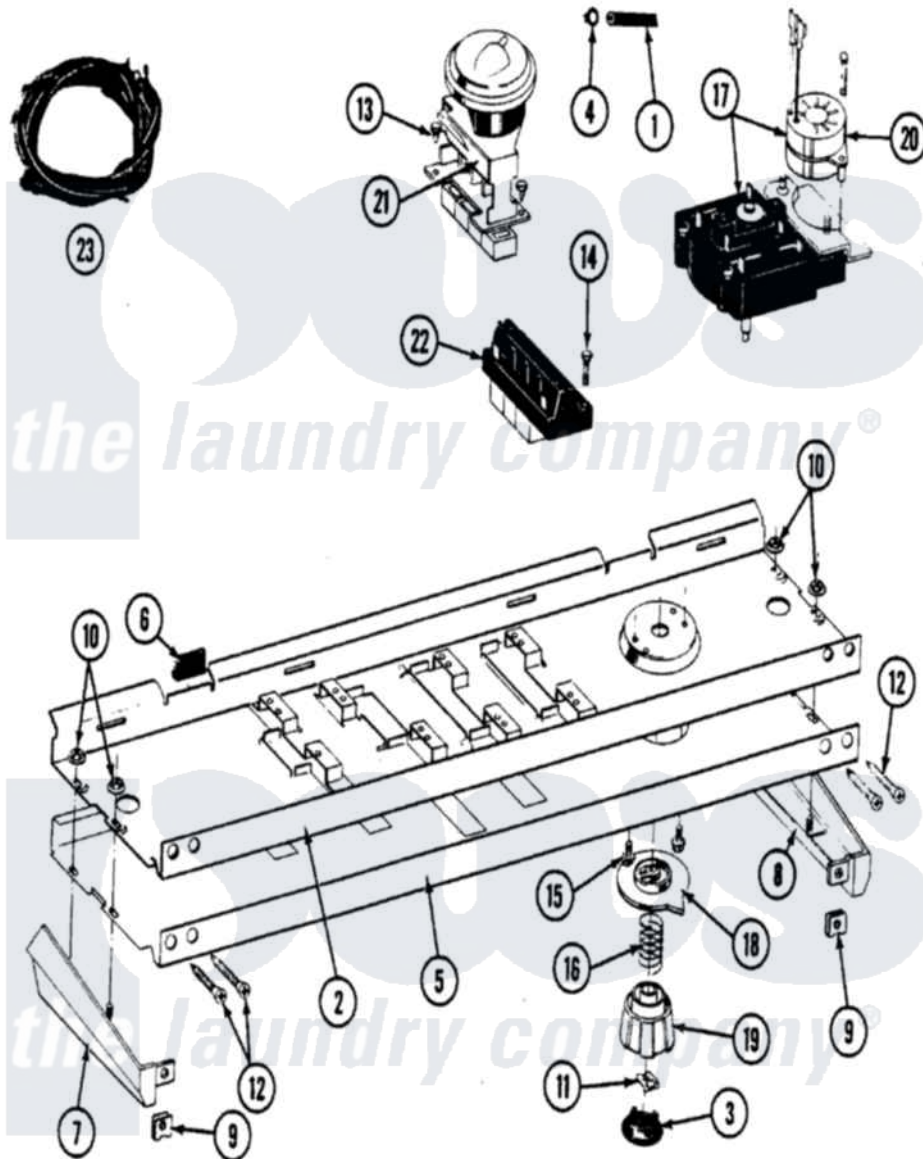

Maytag LAT9200AAL 04 - CONTROL PANEL

Maytag [Residential Maytag LAT9200AAL Washer Parts](#) Parts Diagram 04 - CONTROL PANEL
 Click on the part number to view part

Item	Original Part Number	Replaced By	Status	Part Description
1	212942	22001619		Tube, Water Level Switch
2	214818			Back Up Plate
3	215821		Not Available	CAP, KNOB
4	410296	596669		Clamp, Manifold
5	207390			Control Panel
6	214897			Pad, Control Panel
7	207215		Not Available	END CAP LH
8	207216		Not Available	END CAP RH
9	214894			Fastener, End Cap
10	214872			Palnut, End Cap Note: Nut, Lamp Holder
11	211605			Bezel, Timer Dial
12	210932			Screw, No.8 X 9/16 Ctsk Note: Screw, Inlet Duct
13	211168	W10139210		Screw, 8-18 X 5/16
14	213117	67006908		Screw, Ice Rack
15	213966	3400014		Screw

16	211065		Spring, Index Wheel
17	207379		Timer
18	215827	Not Available	TIMER DIAL SKIRT
19	215828		Knob, Timer
20	205033	22205033	Motor- Tim
21	207361		4 Level Pressure Switch
22	207368	Not Available	TEMP CONTROL SWITCH - 3 BUTTON
23	207383		Wire Harness