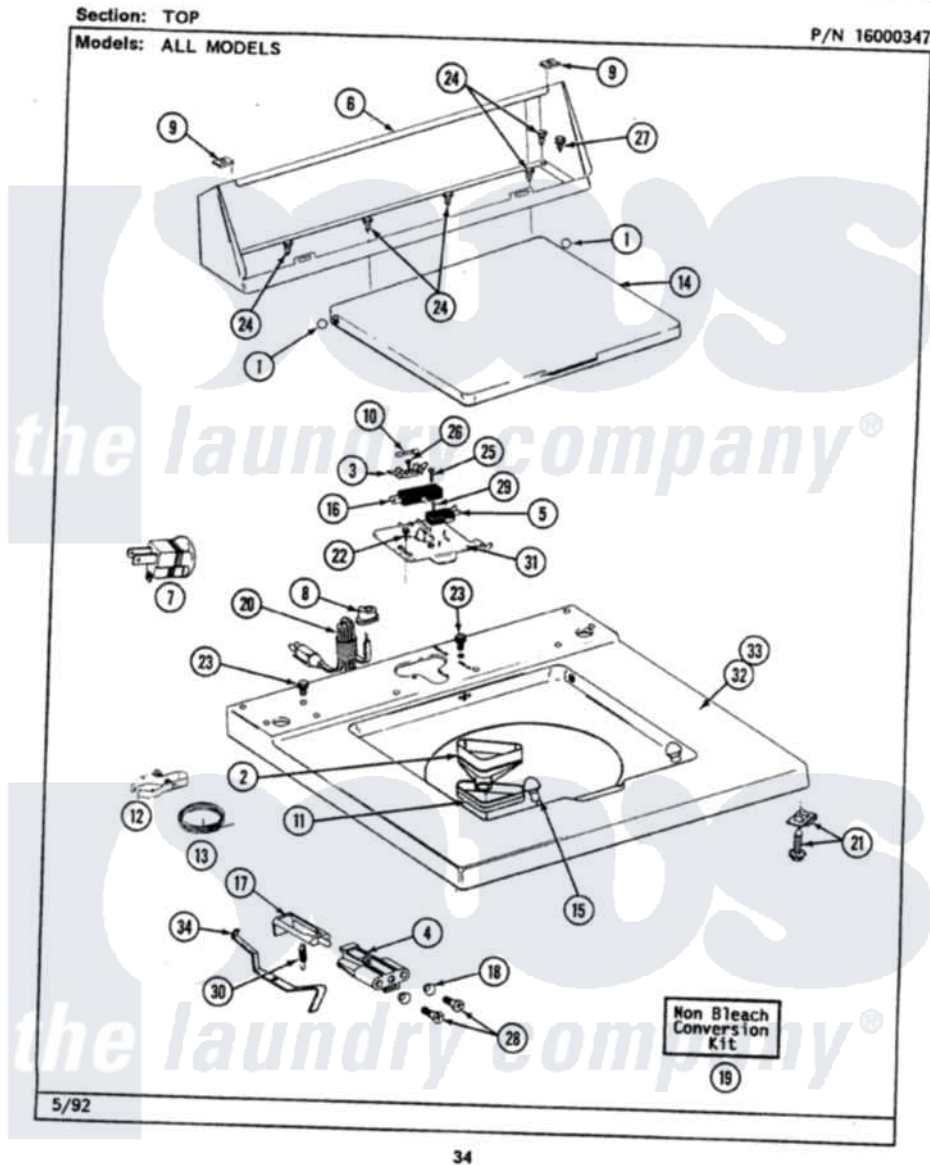

Maytag LAT9200AAL 06 - TOP

Maytag [Residential Maytag LAT9200AAL Washer Parts](#) Parts Diagram 06 - TOP
 Click on the part number to view part

Item	Original Part Number	Replaced By	Status	Part Description
1	211726			Hinge, Ball Lid
2	215578			Bleach Inlet Almond
3	207167			Block, Fuse
4	214279	204968		Plunger And Bracket Assembly--W
5	207166			Switch, Check
6	205635L		Not Available	CONSOLE (ALM)
7	Y201808			Converter
8	211881			Grommet, Cord Part Not Used-Gas Models Only
9	215075			Fastener, Control Panel To Console
10	207168	22001682		Switch Assembly, Lid W/4amp Fuse
11	214436			Gasket
12	301548			Clamp, Ground Wire
13	311155			Ground Wire And Clamp
14	216073L		Not Available	(ALMOND)---NA

15	212716		Bumper, Lid
16	205415	279347	Switch-Lid
17	215700		Not Available LID SWITCH PLUNGER
18	211500		Washer, Bracket To Top Cover
19	205997		Non-Bleach Conversion Kit
20	204590		Cord, Power
21	204445		Screw And Fastener Assembly
22	207159	489355	Screw, 8 X 1/2
23	210186	3370225	Screw
24	211294	90767	Screw, 8A X 3/8 HeX Washer Head Tapping
25	213501		Screw, No.6-20 X 1-1/8 Inch
26	215705	Y311711	Screw, Fuse Block
27	Y313559		Screw
28	910182	25-7809	Screw, No.6-20 1/2 Flthd Torx
29	912012	3400409	Screw
30	213720		Spring, Lid Switch
31	Y215699	22001678	Bracket, Switch And Fuse
33	207172L		Top Cover Assembly ALM----NA
34	215704		Lever, Unbalance