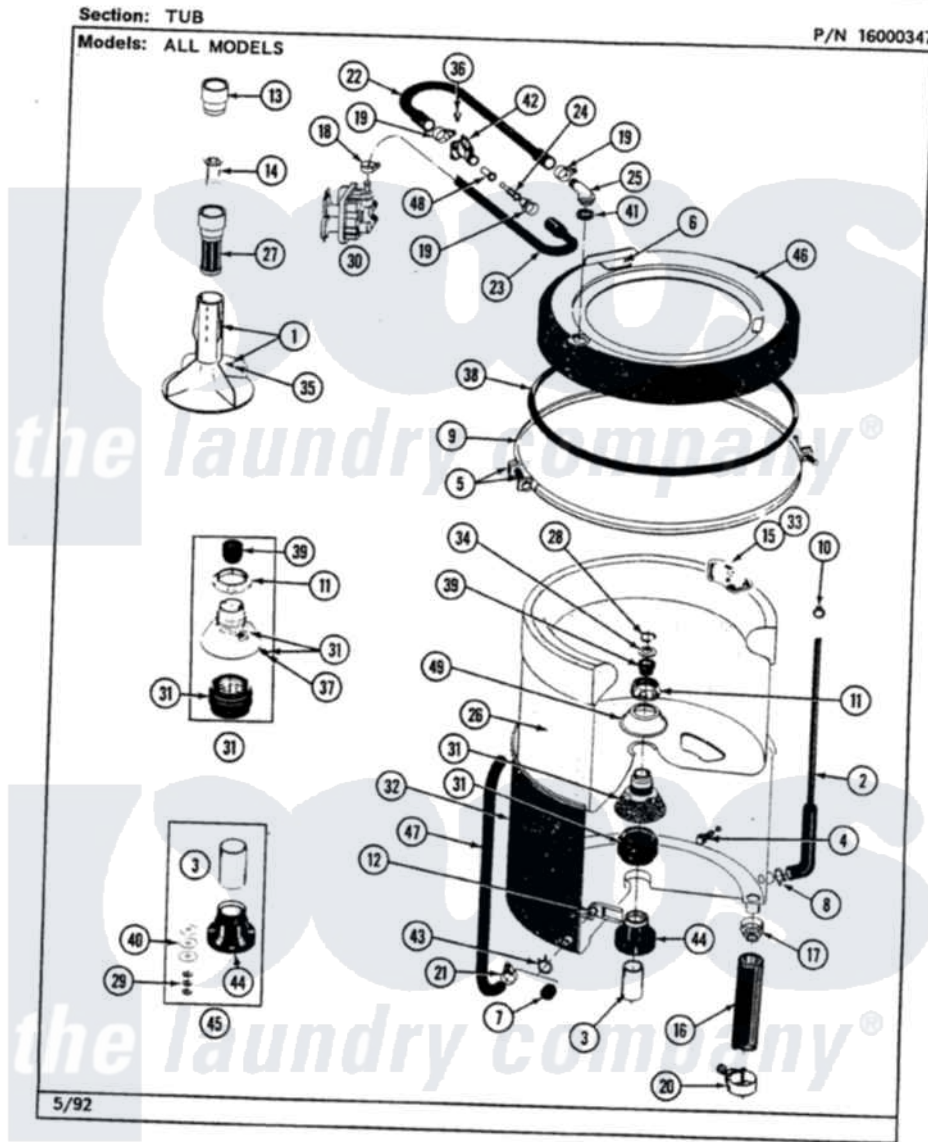

Maytag LAT9200AAL 08 - TUB

38

Maytag [Residential Maytag LAT9200AAL Washer Parts](#) Parts Diagram 08 - TUB
Click on the part number to view part

Item	Original Part Number	Replaced By	Status	Part Description
1	207228			Agitator W/Lock Screw
2	212942	22001619		Tube, Water Level Switch
3	211130			Bearing Liner, Tub Bearing
4	200744	W10175939		Bolt
"	205254	W10175938		Bolt
5	205529			Nut And Bolt Kit For Tub Clam
6	215232			Bumper, Unbalance
7	214725			Cap For Spout-Outer Tub
8	211641			Clamp, 1-1/16"
9	200846			Clamp - Tub Cover
10	410296	596669		Clamp, Manifold
11	211047	6-2110472		Nut- Clamp
13	215721			Dispensing Cap
14	215733			Dispensing Cup
15	207219			Filter, Self-Cleaning
16	213045			Hose, Outer Tub Part Not Used

17	200900	616099	Clamp
18	201575		Clamp, Hose
19	202515	596669	Clamp, Manifold
20	202574	3367052	Clamp, Hose
21	205161	489503	Clamp
22	Y215234		Hose, Injector Fill
23	213013		Hose, Injector
24	213015		Nozzle, Injector
25	215235		Tube, Injector
26	207831	Not Available	TUB, INNER (W/PLUG)
28	Y015667		Retaining Ring
29	Y054867		Washer, Lock
30	205613		Water Valve
31	204012	6-2095720	Mounting S
32	205484		Tub, Outer Part Not Used
34	Y015666		Washer, Retaining -
35	206478	Not Available	SCREW & WASHER FOR AGITATOR
36	312620		Screw, Sems
37	211618	22001423	Set Screw, Mounting Stem
38	211232		Seal, Tub Cover
39	Y0A4298	6-0A57420	Seal- Agitator
40	211100		Washer, Outer Tub
41	215233		Seal For Injector Tube
42	215447		Sleeve For Injector
43	214739	596669	Clamp, Manifold
44	200824	6-2040130	Tub Bearin
45	204013	6-2040130	Tub Bearin
46	206380	Not Available	COVER, TUB
48	213016	216201	Nozzle
49	211210		Washer, Clamping Nut