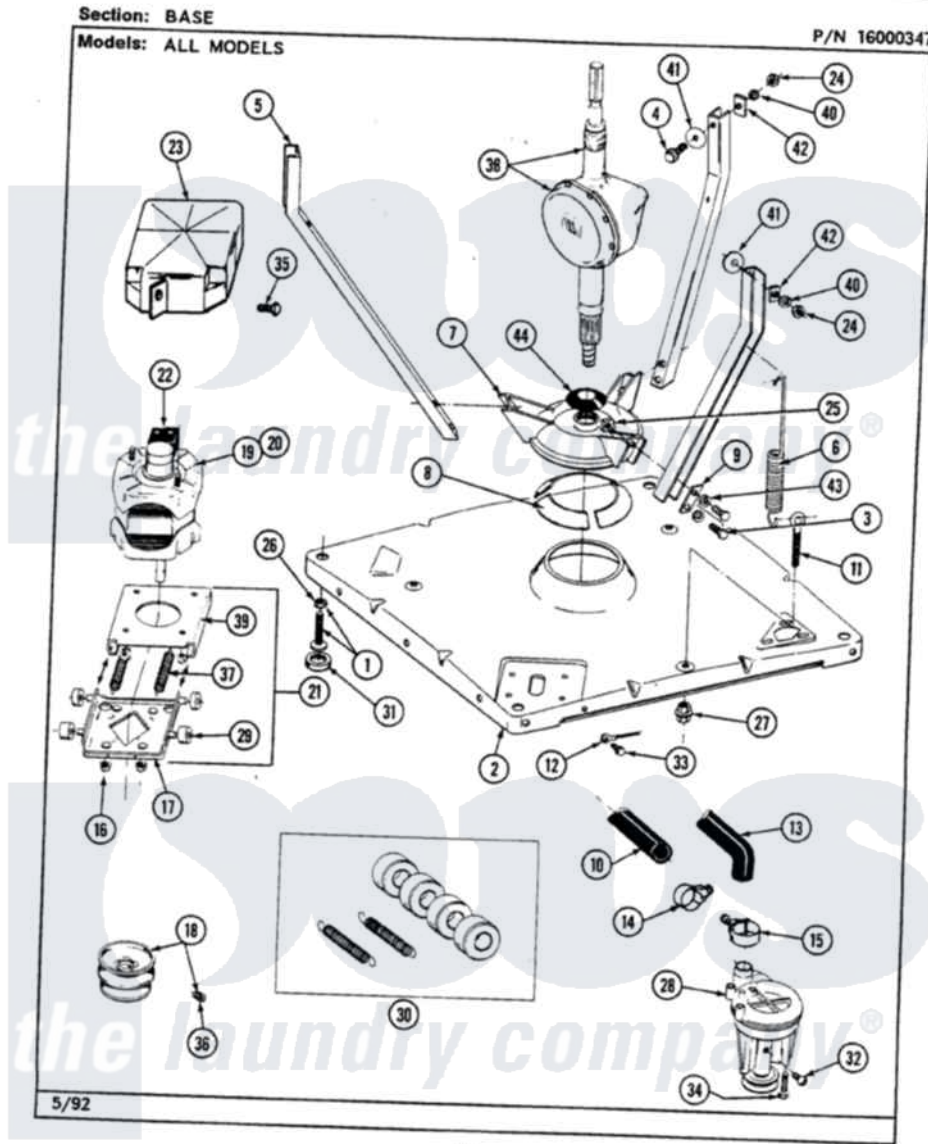

Maytag LAT9200AAM 01 - BASE

44

Maytag [Residential Maytag LAT9200AAM Washer Parts](#) Parts Diagram 01 - BASE
Click on the part number to view part

Item	Original Part Number	Replaced By	Status	Part Description
2	203274			Base With Damper Pads
3	Y015627			Screw- Hex
4	205254	W10175938		Bolt
"	200744	W10175939		Bolt
5	213053			Brace, Tub Part Not Used
6	213054			Centering Spring - 3 Used
7	203725			Damper W/Bolt And Clip
8	203956			Damper Pad Kit
9	213073			Washer, Double Brace
10	214767	22001448		Hose, Pump
11	213120	216416		Bolt, Eye/Centering Spring
12	204807			Ground Wire, Supp. Plte To Top Cover
13	213045			Hose, Outer Tub Part Not Used
14	200461	285655		Clamp, Hose
15	202574	3367052		Clamp, Hose

16	311246	Not Available	KEPS NUT-MOTOR BASE
17	205908		Motor Mount Assembly
18	200816	6-2008160	Pulley- MO
19	201805	12002351	Motor-Drve
21	205999		Motor Mount Assembly
22	206505	Not Available	PROD. No.201664-15, & No.205463-3.
"	206504		Motor External Start Switch
"	205133	Not Available	(PROD. IDNo. 2-1664-8 & 2- 5463)
"	205132	Not Available	SWITCH, MOTOR EXTERNAL START No.201664-14,205463- 4 & 201800-4
"	205131		Switch, Motor External Start
"	205134	Not Available	MOTOR EXTERNAL START SWITCH
23	215098		Shield, Motor
24	Y052734		Nut, Carrage Bolts And Bracket
25	Y052785		Nut, Brace To Damper
26	210385		Lock Nut For Adjustable Leg
27	211949		Nut, Adjustment Eyebolt
28	202203	6-2022030	Pump As Pa
29	204998	205000	Roller And Spring Kit 4+Spr
30	205000		Roller And Spring Kit 4+Spr
31	210684		Foot, Adjustable Leg
32	Y015408	22003235	Screw, Bearing Insert
33	210186	3370225	Screw
34	211880		Screw, HeX Head No.10 X 1/2 Inc
35	213121	3400111	Screw, 12-14 X 5/8
36	Y053241		Set Screw, Motor Pulley
37	202718		Springs, Tension
38	206707	6-2097750	Trans Dee
39	214956		Motor Mount Assembly
40	Y054867		Washer, Lock
41	211100		Washer, Outer Tub
42	212979	Not Available	WASHER, TUB BRACE
43	911852	486009	Lockwasher
44	211028	22001586	Deflector, Water