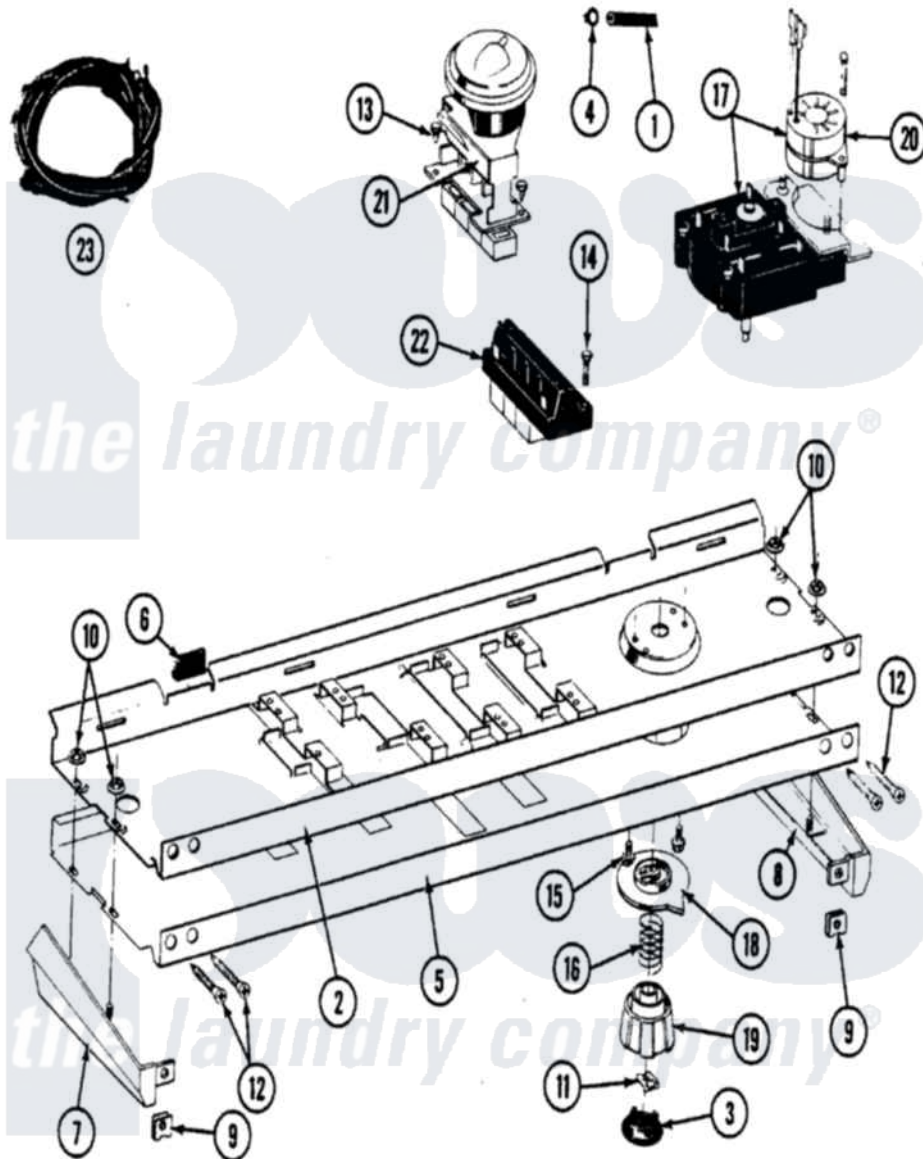

Maytag LAT9200AAM 04 - CONTROL PANEL

Maytag [Residential Maytag LAT9200AAM Washer Parts](#) Parts Diagram 04 - CONTROL PANEL
 Click on the part number to view part

Item	Original Part Number	Replaced By	Status	Part Description
2	214818			Back Up Plate
3	215821		Not Available	CAP, KNOB
4	410296	596669		Clamp, Manifold
5	207390			Control Panel
6	214897			Pad, Control Panel
7	207215		Not Available	END CAP LH
8	207216		Not Available	END CAP RH
9	214894			Fastener, End Cap
10	214872			Palnut, End Cap Note: Nut, Lamp Holder
11	211605			Bezel, Timer Dial
12	210932			Screw, No.8 X 9/16 Ctsk Note: Screw, Inlet Duct
13	211168	W10139210		Screw, 8-18 X 5/16
14	213117	67006908		Screw, Ice Rack
15	213966	3400014		Screw
16	211065			Spring, Index Wheel

17	207379		Timer
18	215827	Not Available	TIMER DIAL SKIRT
19	215828		Knob, Timer
20	205033	22205033	Motor- Tim
21	207361		4 Level Pressure Switch
22	207368	Not Available	TEMP CONTROL SWITCH - 3 BUTTON
23	207383		Wire Harness