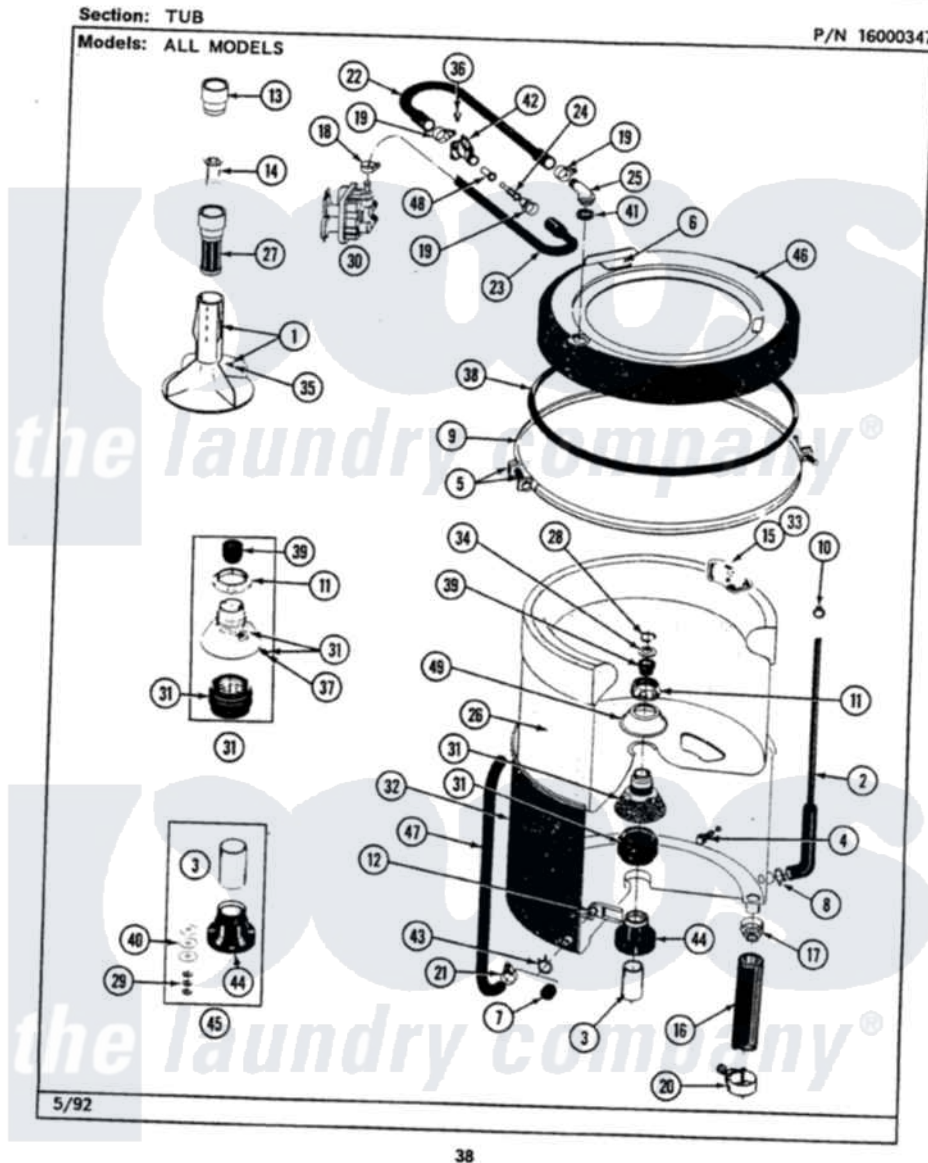

Maytag LAT9200AAM 08 - TUB

Maytag [Residential Maytag LAT9200AAM Washer Parts](#) Parts Diagram 08 - TUB
 Click on the part number to view part

Item	Original Part Number	Replaced By	Status	Part Description
2	212942	22001619		Tube, Water Level Switch
3	211130			Bearing Liner, Tub Bearing
4	200744	W10175939		Bolt
"	205254	W10175938		Bolt
5	205529			Nut And Bolt Kit For Tub Clam
6	215232			Bumper, Unbalance
7	214725			Cap For Spout-Outer Tub
8	211641			Clamp, 1-1/16"
9	200846			Clamp - Tub Cover
10	410296	596669		Clamp, Manifold
11	211047	6-2110472		Nut- Clamp
13	215721			Dispensing Cap
14	215733			Dispensing Cup
15	207219			Filter, Self-Cleaning
16	213045			Hose, Outer Tub Part Not Used
17	200900	616099		Clamp

18	201575		Clamp, Hose
19	202515	596669	Clamp, Manifold
20	202574	3367052	Clamp, Hose
21	205161	489503	Clamp
22	Y215234		Hose, Injector Fill
23	213013		Hose, Injector
24	213015		Nozzle, Injector
25	215235		Tube, Injector
26	207831	Not Available	TUB, INNER (W/PLUG)
28	Y015667		Retaining Ring
29	Y054867		Washer, Lock
30	205613		Water Valve
31	204012	6-2095720	Mounting S
32	205484		Tub, Outer Part Not Used
34	Y015666		Washer, Retaining -
35	206478	Not Available	SCREW & WASHER FOR AGITATOR
36	312620		Screw, Sems
37	211618	22001423	Set Screw, Mounting Stem
38	211232		Seal, Tub Cover
39	Y0A4298	6-0A57420	Seal- Agitator
40	211100		Washer, Outer Tub
41	215233		Seal For Injector Tube
42	215447		Sleeve For Injector
43	214739	596669	Clamp, Manifold
44	200824	6-2040130	Tub Bearin
45	204013	6-2040130	Tub Bearin
46	206380	Not Available	COVER, TUB
48	213016	216201	Nozzle
49	211210		Washer, Clamping Nut