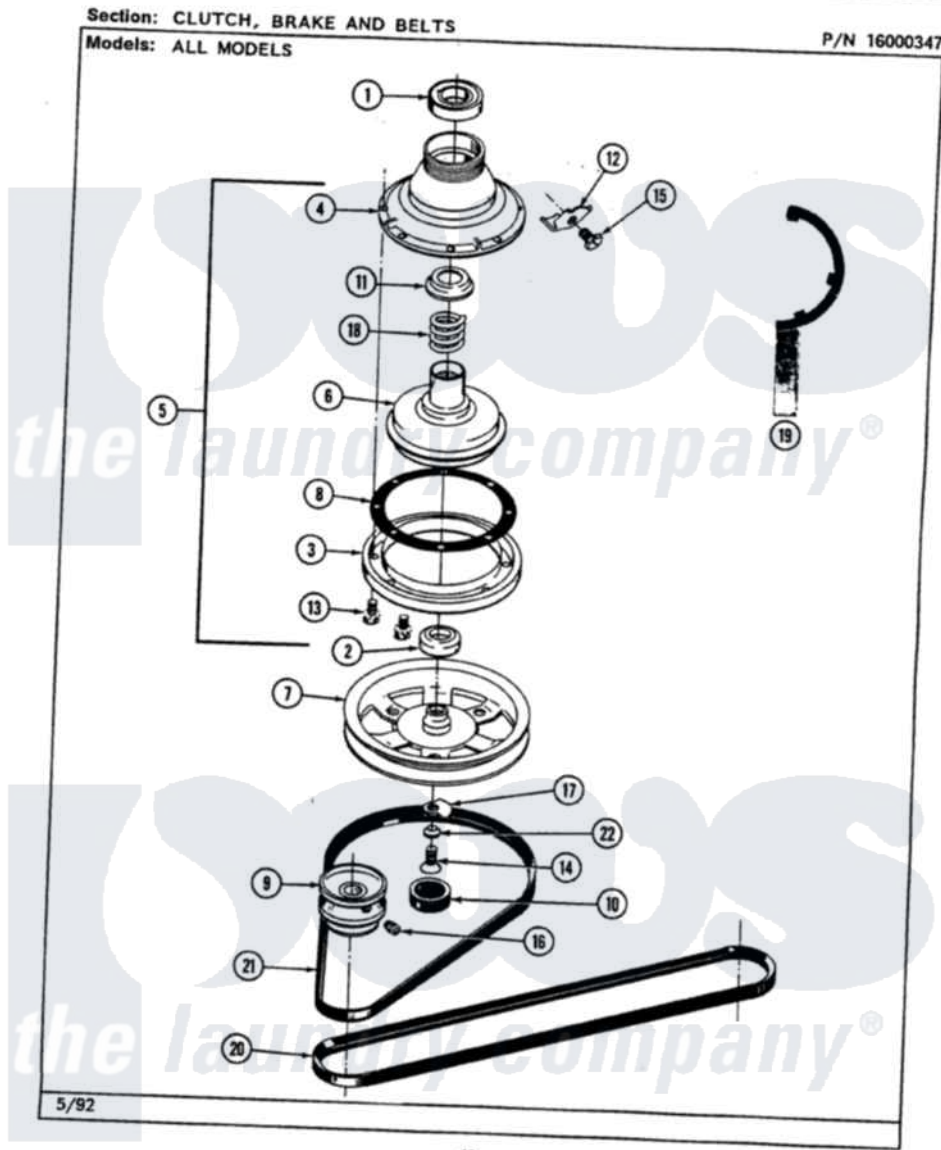

Maytag LAT9200AAW 03 - CLUTCH, BRAKE & BELTS

Maytag Residential Maytag LAT9200AAW Washer Parts Parts Diagram 03 - CLUTCH, BRAKE & BELTS
 Click on the part number to view part

Item	Original Part Number	Replaced By	Status	Part Description
1	Y200720	22003441		Bearing, Rear
2	200835			Bearing, Brake Rotor
3	211043	6-2011900		Brake Asse
4	211045	6-2011900		Brake Asse
5	201190	6-2011900		Brake Asse
6	201126	6-2011900		Brake Asse
7	211059	6-2301530		Pulley
8	211042	6-2011900		Brake Asse
9	200816	6-2008160		Pulley- MO
10	211038		Not Available	CAP, OIL RETAINER
11	211039	6-2011900		Brake Asse
12	213325			Clip, Retaining
13	211000			SCREW, BRAKE DRUM (HEX HEAD)
14	211375	681582		Screw
15	213326			Bolt, Sems Retaining Clip
16	Y053241			Set Screw, Motor Pulley

17	211089		Lug, Stop Pulley
18	211041	6-2011900	Brake Asse
19	Y038315	038315	Tool
20	211124		Part Not Used
21	211125		V Belt, Drive Pulley
22	211090	22003555	Washer, Stop Lug