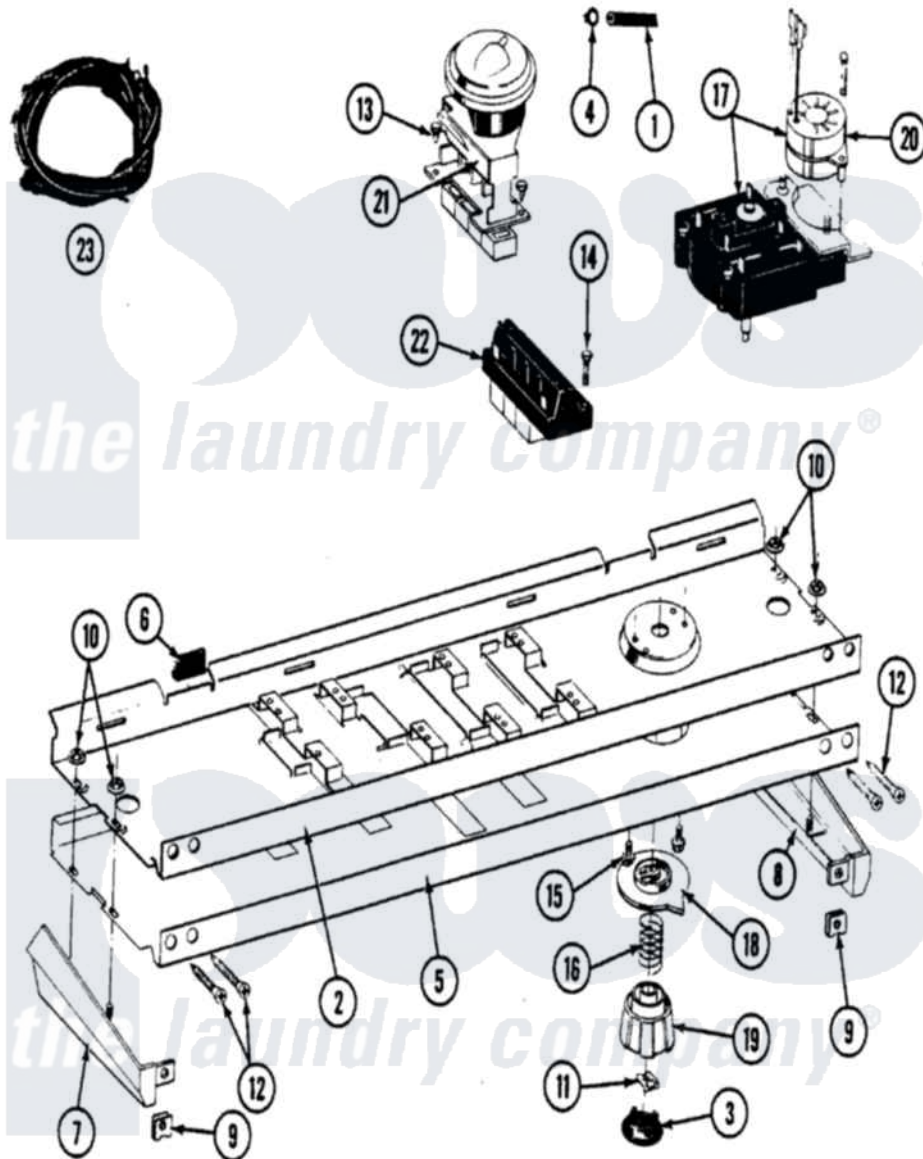

# Maytag LAT9200AAW 04 - CONTROL PANEL

Maytag [Residential Maytag LAT9200AAW Washer Parts](#) Parts Diagram 04 - CONTROL PANEL  
 Click on the part number to view part

Item	Original Part Number	Replaced By	Status	Part Description
1	212942	<a href="#">22001619</a>		Tube, Water Level Switch
2	<a href="#">214818</a>			Back Up Plate
3	215821		Not Available	CAP, KNOB
4	410296	<a href="#">596669</a>		Clamp, Manifold
5	<a href="#">207390</a>			Control Panel
6	<a href="#">214897</a>			Pad, Control Panel
7	207215		Not Available	END CAP LH
8	207216		Not Available	END CAP RH
9	<a href="#">214894</a>			Fastener, End Cap
10	<a href="#">214872</a>			Palnut, End Cap Note: Nut, Lamp Holder
11	<a href="#">211605</a>			Bezel, Timer Dial
12	<a href="#">210932</a>			Screw, No.8 X 9/16 Ctsk Note: Screw, Inlet Duct
13	211168	<a href="#">W10139210</a>		Screw, 8-18 X 5/16
14	213117	<a href="#">67006908</a>		Screw, Ice Rack
15	213966	<a href="#">3400014</a>		Screw

16	<a href="#">211065</a>		Spring, Index Wheel
17	<a href="#">207379</a>		Timer
18	215827	Not Available	TIMER DIAL SKIRT
19	<a href="#">215828</a>		Knob, Timer
20	205033	<a href="#">22205033</a>	Motor- Tim
21	<a href="#">207361</a>		4 Level Pressure Switch
22	207368	Not Available	TEMP CONTROL SWITCH - 3 BUTTON
23	<a href="#">207383</a>		Wire Harness