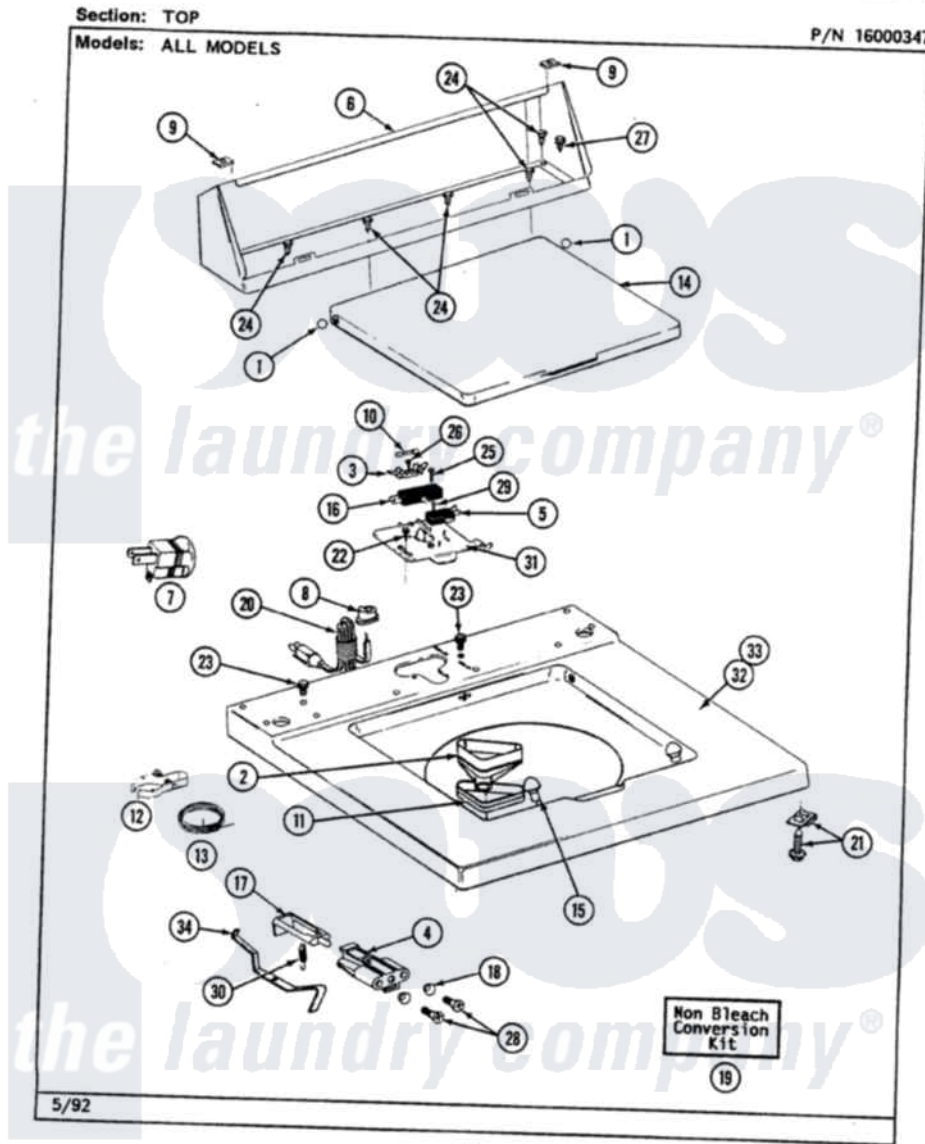

Maytag LAT9200AAW 06 - TOP

Maytag [Residential Maytag LAT9200AAW Washer Parts](#) Parts Diagram 06 - TOP
 Click on the part number to view part

Item	Original Part Number	Replaced By	Status	Part Description
1	211726			Hinge, Ball Lid
2	215577			Bleach Inlet White
3	207167			Block, Fuse
4	214279	204968		Plunger And Bracket Assembly--W
5	207166			Switch, Check
6	205635			Console
7	Y201808			Converter
8	211881			Grommet, Cord Part Not Used-Gas Models Only
9	215075			Fastener, Control Panel To Console
10	207168	22001682		Switch Assembly, Lid W/4amp Fuse
11	214436			Gasket
12	301548			Clamp, Ground Wire
13	311155			Ground Wire And Clamp
14	216073			LID (WHITE)

15	212716		Bumper, Lid
16	205415	279347	Switch-Lid
17	215700		Not Available
18	211500		LID SWITCH PLUNGER
19	205997		Washer, Bracket To Top Cover
20	204590		Non-Bleach Conversion Kit
21	204445		Cord, Power
22	207159	489355	Screw And Fastener Assembly
23	210186	3370225	Screw, 8 X 1/2
24	211294	90767	Screw
25	213501		Screw, 8A X 3/8 HeX Washer Head Tapping
26	215705	Y311711	Screw, No.6-20 X 1-1/8 Inch
27	Y313559		Screw, Fuse Block
28	910182	25-7809	Screw
29	912012	3400409	Screw, No.6-20 1/2 Flthd Torx
30	213720		Screw
31	Y215699	22001678	Spring, Lid Switch
33	207172		Bracket, Switch And Fuse
34	215704		Top Cover
			Lever, Unbalance