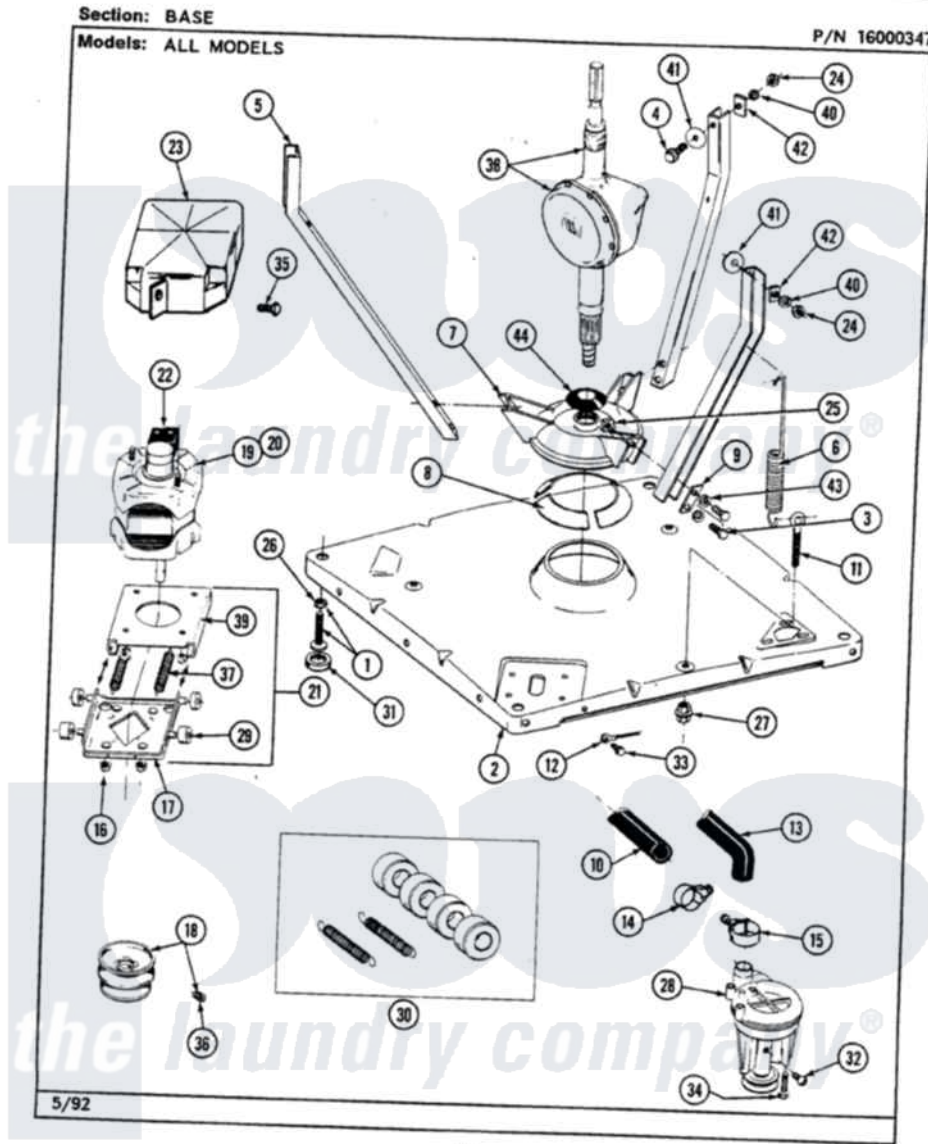

Maytag LAT9200ABE 01 - BASE

44

Maytag Residential Maytag LAT9200ABE Washer Parts Parts Diagram 01 - BASE
Click on the part number to view part

Item	Original Part Number	Replaced By	Status	Part Description
2	203274			Base With Damper Pads
3	Y015627			Screw- Hex
4	205254	W10175938		Bolt
"	200744	W10175939		Bolt
5	213053			Brace, Tub Part Not Used
6	213054			Centering Spring - 3 Used
7	203725			Damper W/Bolt And Clip
8	203956			Damper Pad Kit
9	213073			Washer, Double Brace
10	214767	22001448		Hose, Pump
11	213120	216416		Bolt, Eye/Centering Spring
12	204807			Ground Wire, Supp. Plte To Top Cover
13	213045			Hose, Outer Tub Part Not Used
14	200461	285655		Clamp, Hose
15	202574	3367052		Clamp, Hose

16	311246	Not Available	KEPS NUT-MOTOR BASE
17	205908		Motor Mount Assembly
18	200816	6-2008160	Pulley- MO
19	201805	12002351	Motor-Drve
21	205999		Motor Mount Assembly
22	206505	Not Available	PROD. No.201664-15, & No.205463-3.
"	206504		Motor External Start Switch
"	205133	Not Available	(PROD. IDNo. 2-1664-8 & 2- 5463)
"	205132	Not Available	SWITCH, MOTOR EXTERNAL START No.201664-14,205463- 4 & 201800-4
"	205131		Switch, Motor External Start
"	205134	Not Available	MOTOR EXTERNAL START SWITCH
23	215098		Shield, Motor
24	Y052734		Nut, Carrage Bolts And Bracket
25	Y052785		Nut, Brace To Damper
26	210385		Lock Nut For Adjustable Leg
27	211949		Nut, Adjustment Eyebolt
28	202203	6-2022030	Pump As Pa
29	204998	205000	Roller And Spring Kit 4+Spr
30	205000		Roller And Spring Kit 4+Spr
31	210684		Foot, Adjustable Leg
32	Y015408	22003235	Screw, Bearing Insert
33	210186	3370225	Screw
34	211880		Screw, HeX Head No.10 X 1/2 Inc
35	213121	3400111	Screw, 12-14 X 5/8
36	Y053241		Set Screw, Motor Pulley
37	202718		Springs, Tension
38	206707	6-2097750	Trans Dee
39	214956		Motor Mount Assembly
40	Y054867		Washer, Lock
41	211100		Washer, Outer Tub
42	212979	Not Available	WASHER, TUB BRACE
43	911852	486009	Lockwasher
44	211028	22001586	Deflector, Water