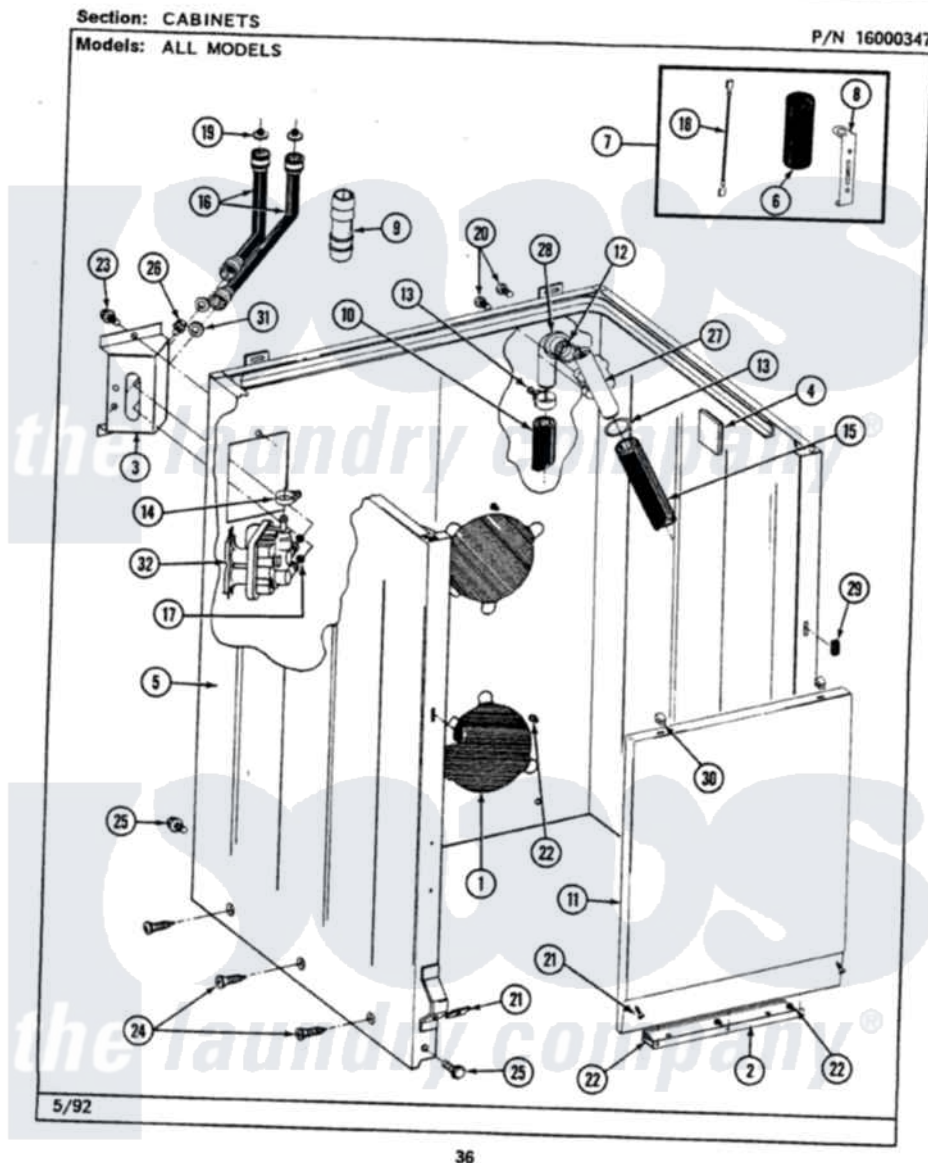

Maytag LAT9200ABE 02 - CABINET

Maytag Residential Maytag LAT9200ABE Washer Parts Parts Diagram 02 - CABINET
Click on the part number to view part

Item	Original Part Number	Replaced By	Status	Part Description
2	213846			Guard, Belt
3	214812	22002361		Bracket, Water Valve
4	215058			Pad, Cabinet Bumper
6	Y200832			Capacitor
7	206103			Capacitor Kit
8	211149			Clip, Capacitor
9	Y216015			Coupling, Hose
10	Y059149			(7/8" I.D. CARTON OF 50 FT.)
"	216017			Hose, Drain
12	214765			Gasket, Siphon Break
13	200908	285655		Clamp, Hose
14	201575			Clamp, Hose
15	214767	22001448		Hose, Pump
16	202860			Inlet Hose Assembly
17	214337	96160		Screen
18	203237			No.17 Wire With Terminal

19	200961	12001413	Strainer And Washer Kit
20	Y014874		Screw, Idler Arm And Sleeve
21	204439		Screw And Fstner Assembly
22	211294	90767	Screw, 8A X 3/8 HeX Washer Head Tapping
23	212276	W10116760	Screw
24	213007		Xfor Cabinet See Cabinet, Back
25	213121	3400111	Screw, 12-14 X 5/8
"	213122	27001200	Screw
26	Y313561		Screw----NA
27	206638		Siphon Break
28	Y216016	W10116738	Elbow
29	214376	22002331	Spacer, Front Panel
30	212982	22001650	Fastener, Spring
31	Y013783		Washer, Inlet Hose
32	205613		Water Valve