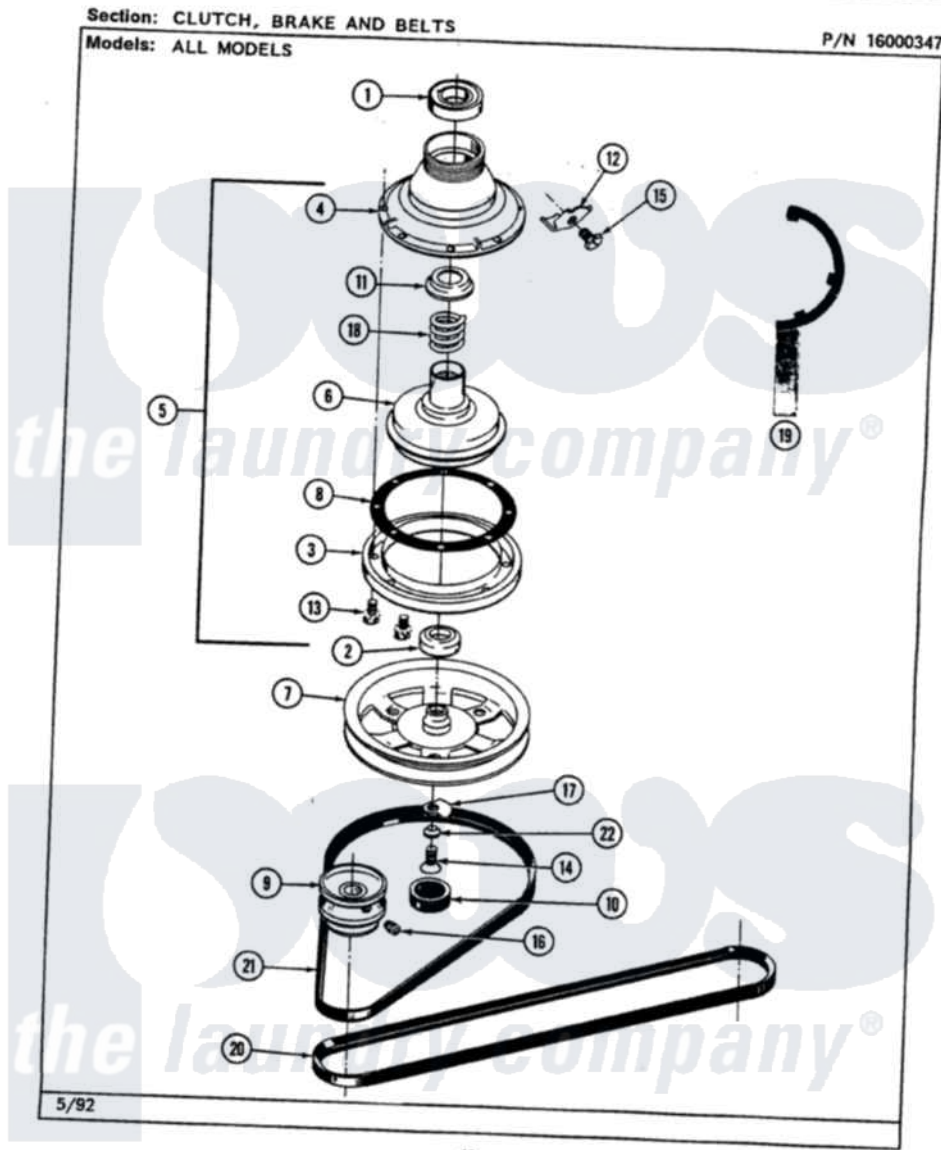

Maytag LAT9200ABE 03 - CLUTCH, BRAKE & BELTS

48

Maytag Residential Maytag LAT9200ABE Washer Parts Parts Diagram 03 - CLUTCH, BRAKE & BELTS
Click on the part number to view part

Item	Original Part Number	Replaced By	Status	Part Description
2	200835			Bearing, Brake Rotor
3	211043	6-2011900		Brake Asse
4	211045	6-2011900		Brake Asse
5	201190	6-2011900		Brake Asse
6	201126	6-2011900		Brake Asse
7	211059	6-2301530		Pulley
8	211042	6-2011900		Brake Asse
9	200816	6-2008160		Pulley- MO
10	211038		Not Available	CAP, OIL RETAINER
11	211039	6-2011900		Brake Asse
12	213325			Clip, Retaining
13	211000			SCREW, BRAKE DRUM (HEX HEAD)
14	211375	681582		Screw
15	213326			Bolt, Sems Retaining Clip
16	Y053241			Set Screw, Motor Pulley
17	211089			Lug, Stop Pulley

18	211041	6-2011900	Brake Asse
19	Y038315	038315	Tool
20	211124		Part Not Used
21	211125		V Belt, Drive Pulley
22	211090	22003555	Washer, Stop Lug