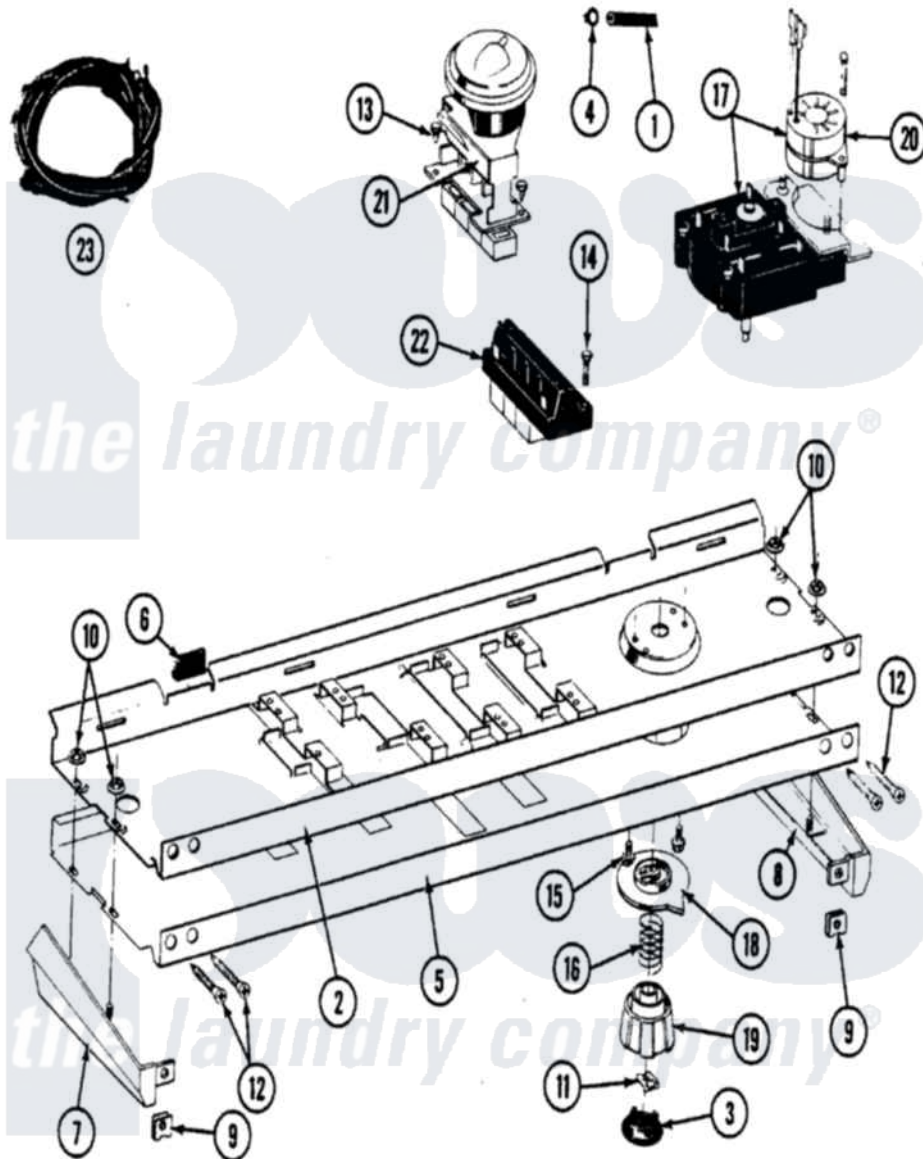

Maytag LAT9200ABE 04 - CONTROL PANEL

Maytag [Residential Maytag LAT9200ABE Washer Parts](#) Parts Diagram 04 - CONTROL PANEL
 Click on the part number to view part

Item	Original Part Number	Replaced By	Status	Part Description
2	214818			Back Up Plate
3	215821		Not Available	CAP, KNOB
4	410296	596669		Clamp, Manifold
5	207390			Control Panel
6	214897			Pad, Control Panel
7	207215		Not Available	END CAP LH
8	207216		Not Available	END CAP RH
9	214894			Fastener, End Cap
10	214872			Palnut, End Cap Note: Nut, Lamp Holder
11	211605			Bezel, Timer Dial
12	210932			Screw, No.8 X 9/16 Ctsk Note: Screw, Inlet Duct
13	211168	W10139210		Screw, 8-18 X 5/16
14	213117	67006908		Screw, Ice Rack
15	213966	3400014		Screw
16	211065			Spring, Index Wheel

17	207379		Timer
18	215827	Not Available	TIMER DIAL SKIRT
19	215828		Knob, Timer
20	205033	22205033	Motor- Tim
21	207361		4 Level Pressure Switch
22	207368	Not Available	TEMP CONTROL SWITCH - 3 BUTTON
23	207383		Wire Harness