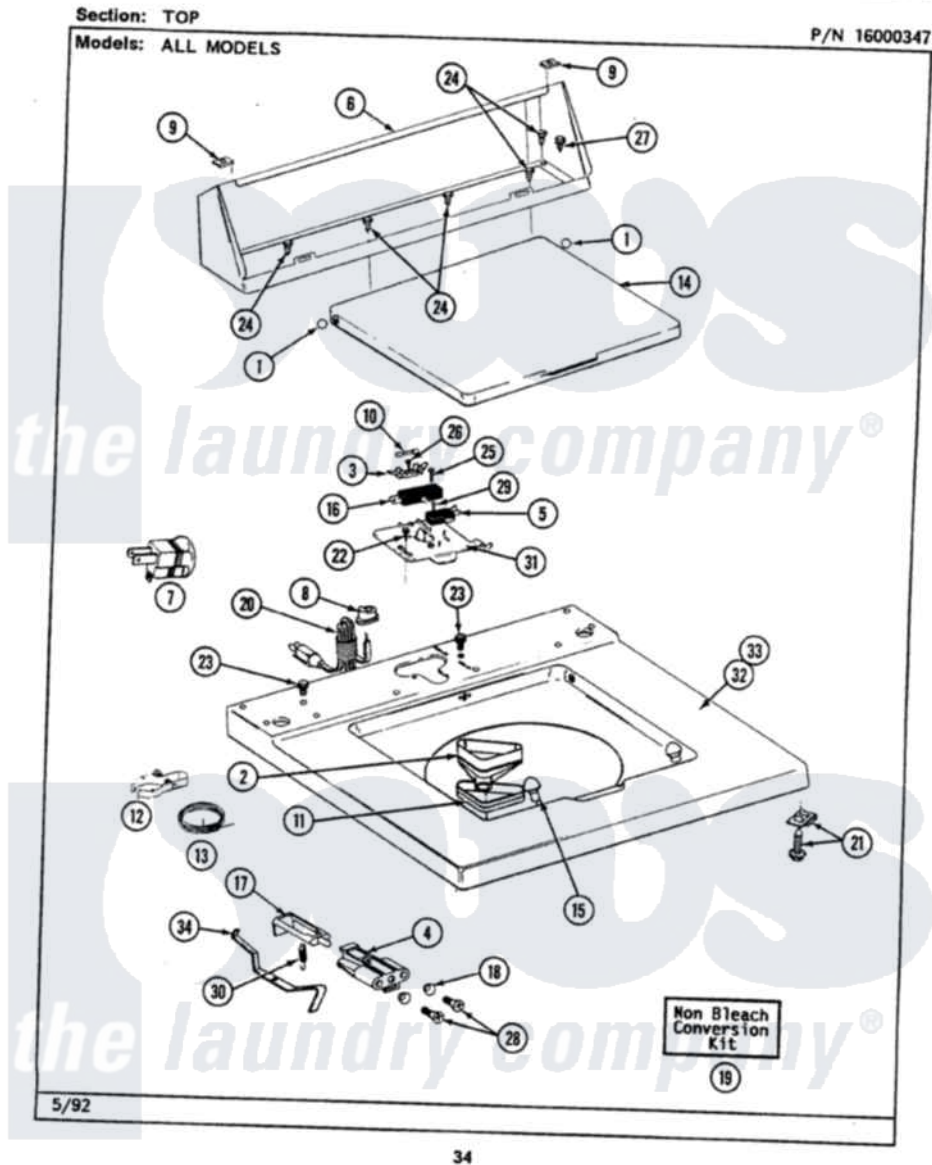

Maytag LAT9200ABE 06 - TOP

Maytag [Residential Maytag LAT9200ABE Washer Parts](#) Parts Diagram 06 - TOP
 Click on the part number to view part

Item	Original Part Number	Replaced By	Status	Part Description
3	207167			Block, Fuse
4	214279	204968		Plunger And Bracket Assembly--W
5	207166			Switch, Check
7	Y201808			Converter
8	211881			Grommet, Cord Part Not Used-Gas Models Only
9	215075			Fastener, Control Panel To Console
10	207168	22001682		Switch Assembly, Lid W/4amp Fuse
11	214436			Gasket
12	301548			Clamp, Ground Wire
13	311155			Ground Wire And Clamp
15	212716			Bumper, Lid
16	205415	279347		Switch-Lid
17	215700		Not Available	LID SWITCH PLUNGER
18	211500			Washer, Bracket To Top Cover

19	205997		Non-Bleach Conversion Kit
20	204590		Cord, Power
21	204445		Screw And Fastener Assembly
22	207159	489355	Screw, 8 X 1/2
23	210186	3370225	Screw
24	211294	90767	Screw, 8A X 3/8 HeX Washer Head Tapping
25	213501		Screw, No.6-20 X 1-1/8 Inch
26	215705	Y311711	Screw, Fuse Block
27	Y313559		Screw
28	910182	25-7809	Screw, No.6-20 1/2 Flthd Torx
29	912012	3400409	Screw
30	213720		Spring, Lid Switch
31	Y215699	22001678	Bracket, Switch And Fuse
34	215704		Lever, Unbalance