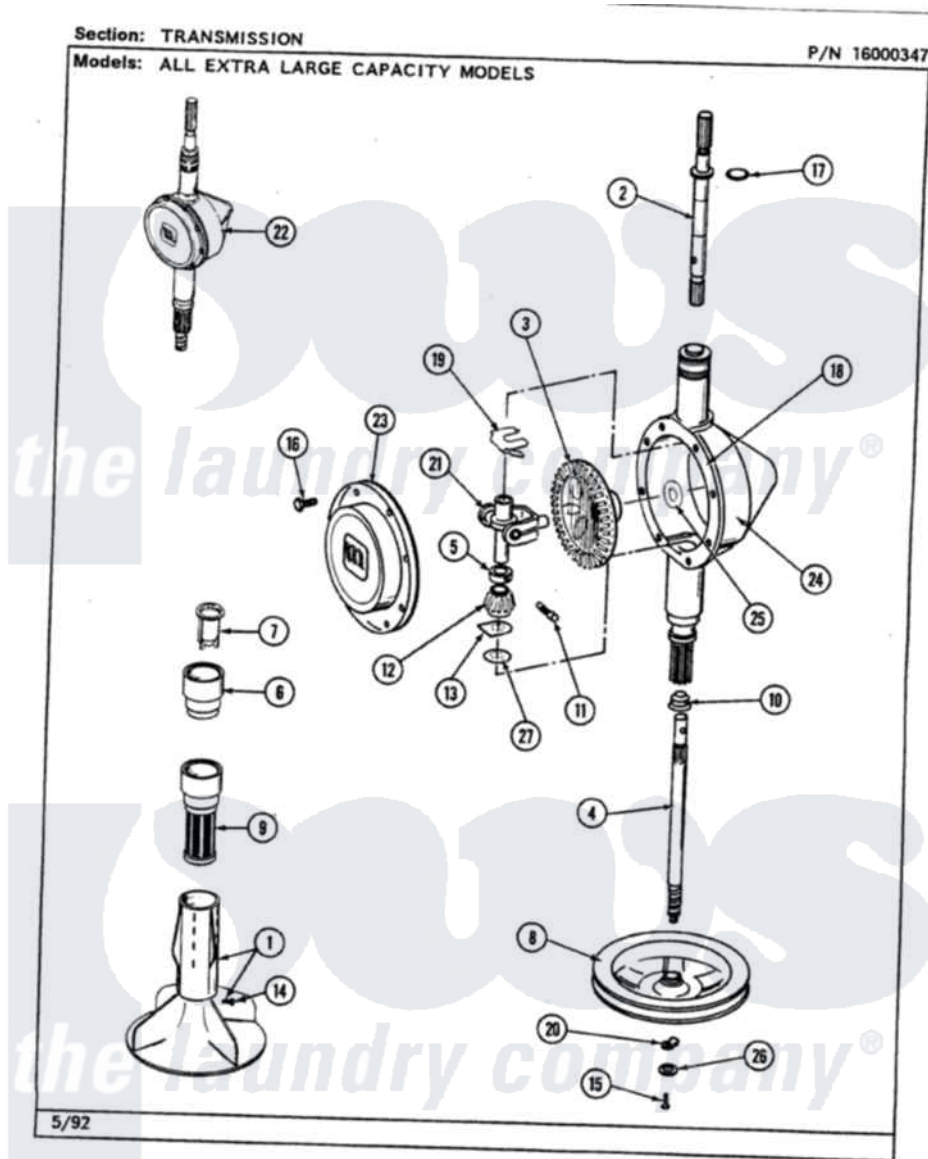

Maytag LAT9200ABE 07 - TRANSMISSION

42

Maytag [Residential Maytag LAT9200ABE Washer Parts](#) Parts Diagram 07 - TRANSMISSION
Click on the part number to view part

Item	Original Part Number	Replaced By	Status	Part Description
2	207153	6-2097820		Kit- Shaft
3	206713	6-2067130		Gear- Beve
4	215410	12001450		Ctr Shaft W/Collar Andkeeper-Dp
5	215415		Not Available	COLLAR, LOWER
6	215721			Dispensing Cap
7	215733			Dispensing Cup
8	211059	6-2301530		Pulley
10	206602	207843		Lip Seal Repair Kit
11	Y206629			Pin, Collar
12	215401	W10221114		Pinion
13	215395			Plate, Clutch
14	206478		Not Available	SCREW & WASHER FOR AGITATOR
15	211375	681582		Screw
16	215417		Not Available	SCREW, TRANSMISSION COVER

17	210690		Seal, Rubber
18	Y058700	675652	Adhesive
19	215581		Spring, Agitator Shaft
20	211089		Lug, Stop Pulley
21	206685	6-2066850	Yoke
22	206707	6-2097750	Trans Dee
23	206628		Cover, Transmission
24	206624	6-2097750	Trans Dee
25	215394		Washer, Bevel Gear
26	211090	22003555	Washer, Stop Lug
27	211483	6-2114830	Washer- SP