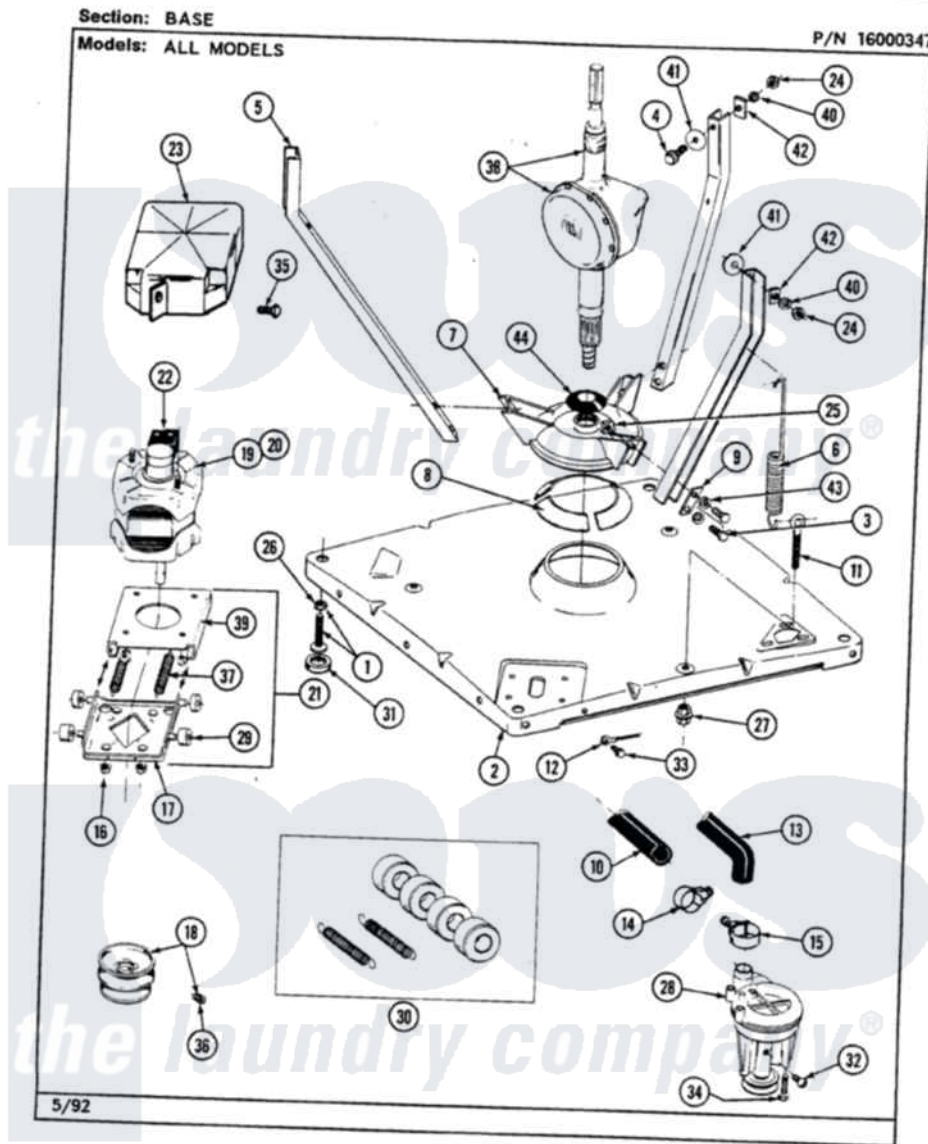

Maytag LAT9200ABL 01 - BASE

44

Maytag Residential Maytag LAT9200ABL Washer Parts Parts Diagram 01 - BASE
Click on the part number to view part

| Item | Original Part Number | Replaced By | Status | Part Description |
|------|-------------------------|---------------------------|--------|--------------------------------------|
| 1 | Y302699 | 22003428 | | Leg, Adjustable |
| 2 | 203274 | | | Base With Damper Pads |
| 3 | Y015627 | | | Screw- Hex |
| 4 | 205254 | W10175938 | | Bolt |
| " | 200744 | W10175939 | | Bolt |
| 5 | 213053 | | | Brace, Tub Part Not Used |
| 6 | 213054 | | | Centering Spring - 3 Used |
| 7 | 203725 | | | Damper W/Bolt And Clip |
| 8 | 203956 | | | Damper Pad Kit |
| 9 | 213073 | | | Washer, Double Brace |
| 10 | 214767 | 22001448 | | Hose, Pump |
| 11 | 213120 | 216416 | | Bolt, Eye/Centering Spring |
| 12 | 204807 | | | Ground Wire, Supp. Plte To Top Cover |
| 13 | 213045 | | | Hose, Outer Tub Part Not Used |
| 14 | 200461 | 285655 | | Clamp, Hose |