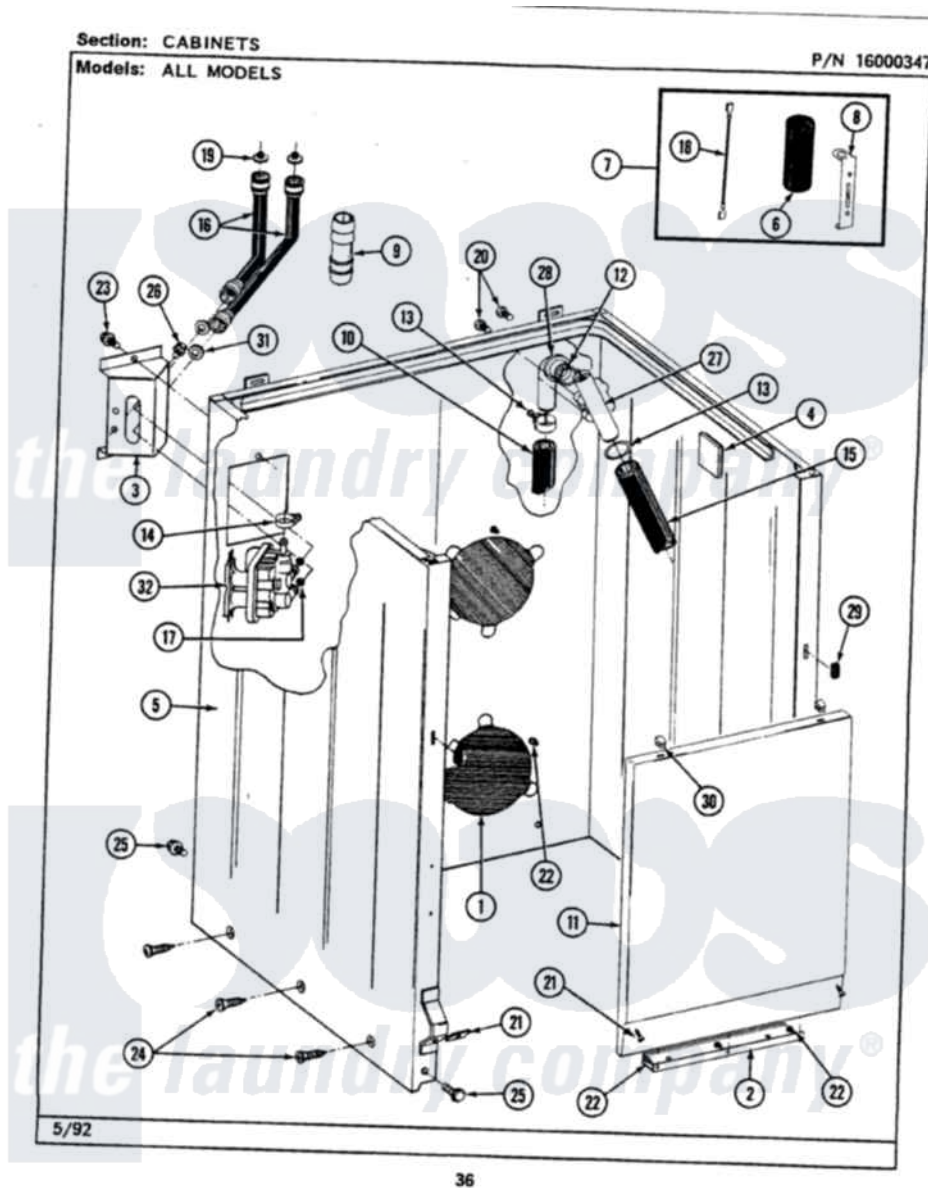

Maytag LAT9200ABL 02 - CABINET

Maytag Residential Maytag LAT9200ABL Washer Parts Parts Diagram 02 - CABINET
Click on the part number to view part

| Item | Original Part Number | Replaced By | Status | Part Description |
|------|-------------------------|--------------------------|---------------|------------------------------|
| 1 | 211878 | | Not Available | PLATE, ACCESS |
| 2 | 213846 | | | Guard, Belt |
| 3 | 214812 | 22002361 | | Bracket, Water Valve |
| 4 | 215058 | | | Pad, Cabinet Bumper |
| 5 | 203319L | | Not Available | (ALMOND) |
| 6 | Y200832 | | | Capacitor |
| 7 | 206103 | | | Capacitor Kit |
| 8 | 211149 | | | Clip, Capacitor |
| 9 | Y216015 | | | Coupling, Hose |
| 10 | Y059149 | | | (7/8" I.D. CARTON OF 50 FT.) |
| " | 216017 | | | Hose, Drain |
| 11 | 212998L | | Not Available | FRONT PANEL-ALMOND |
| 12 | 214765 | | | Gasket, Siphon Break |
| 13 | 200908 | 285655 | | Clamp, Hose |
| 14 | 201575 | | | Clamp, Hose |
| 15 | 214767 | 22001448 | | Hose, Pump |

| | | | |
|----|-------------------------|---------------------------|---|
| 16 | 202860 | | Inlet Hose Assembly |
| 17 | 214337 | 96160 | Screen |
| 18 | 203237 | | No.17 Wire With Terminal |
| 19 | 200961 | 12001413 | Strainer And Washer Kit |
| 20 | Y014874 | | Screw, Idler Arm And Sleeve |
| 21 | 204439 | | Screw And Fstner Assembly |
| 22 | 211294 | 90767 | Screw, 8A X 3/8 HeX Washer Head Tapping |
| 23 | 212276 | W10116760 | Screw |
| 24 | 213007 | | Xfor Cabinet See Cabinet, Back |
| 25 | 213121 | 3400111 | Screw, 12-14 X 5/8 |
| " | 213122 | 27001200 | Screw |
| 26 | Y313561 | | Screw----NA |
| 27 | 206638 | | Siphon Break |
| 28 | Y216016 | W10116738 | Elbow |
| 29 | 214376 | 22002331 | Spacer, Front Panel |
| 30 | 212982 | 22001650 | Fastener, Spring |
| 31 | Y013783 | | Washer, Inlet Hose |
| 32 | 205613 | | Water Valve |