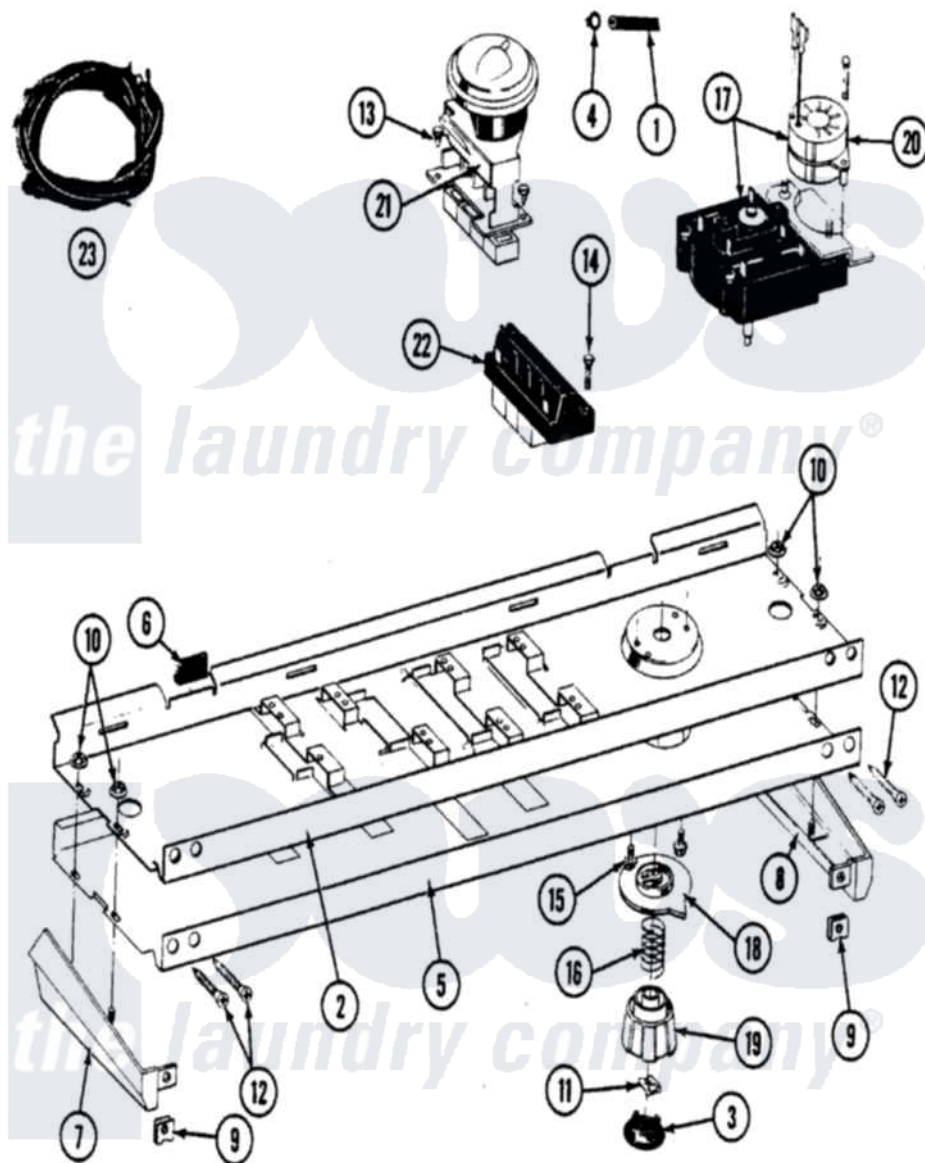

Maytag LAT9200ABL 04 - CONTROL PANEL

Maytag [Residential Maytag LAT9200ABL Washer Parts](#) Parts Diagram 04 - CONTROL PANEL
 Click on the part number to view part

Item	Original Part Number	Replaced By	Status	Part Description
1	212942	22001619		Tube, Water Level Switch
2	214818			Back Up Plate
3	215821		Not Available	CAP, KNOB
4	410296	596669		Clamp, Manifold
5	207390			Control Panel
6	214897			Pad, Control Panel
7	207215		Not Available	END CAP LH
8	207216		Not Available	END CAP RH
9	214894			Fastener, End Cap
10	214872			Palnut, End Cap Note: Nut, Lamp Holder
11	211605			Bezel, Timer Dial
12	210932			Screw, No.8 X 9/16 Ctsk Note: Screw, Inlet Duct
13	211168	W10139210		Screw, 8-18 X 5/16
14	213117	67006908		Screw, Ice Rack
15	213966	3400014		Screw

16	211065		Spring, Index Wheel
17	207379		Timer
18	215827	Not Available	TIMER DIAL SKIRT
19	215828		Knob, Timer
20	205033	22205033	Motor- Tim
21	207361		4 Level Pressure Switch
22	207368	Not Available	TEMP CONTROL SWITCH - 3 BUTTON
23	207383		Wire Harness