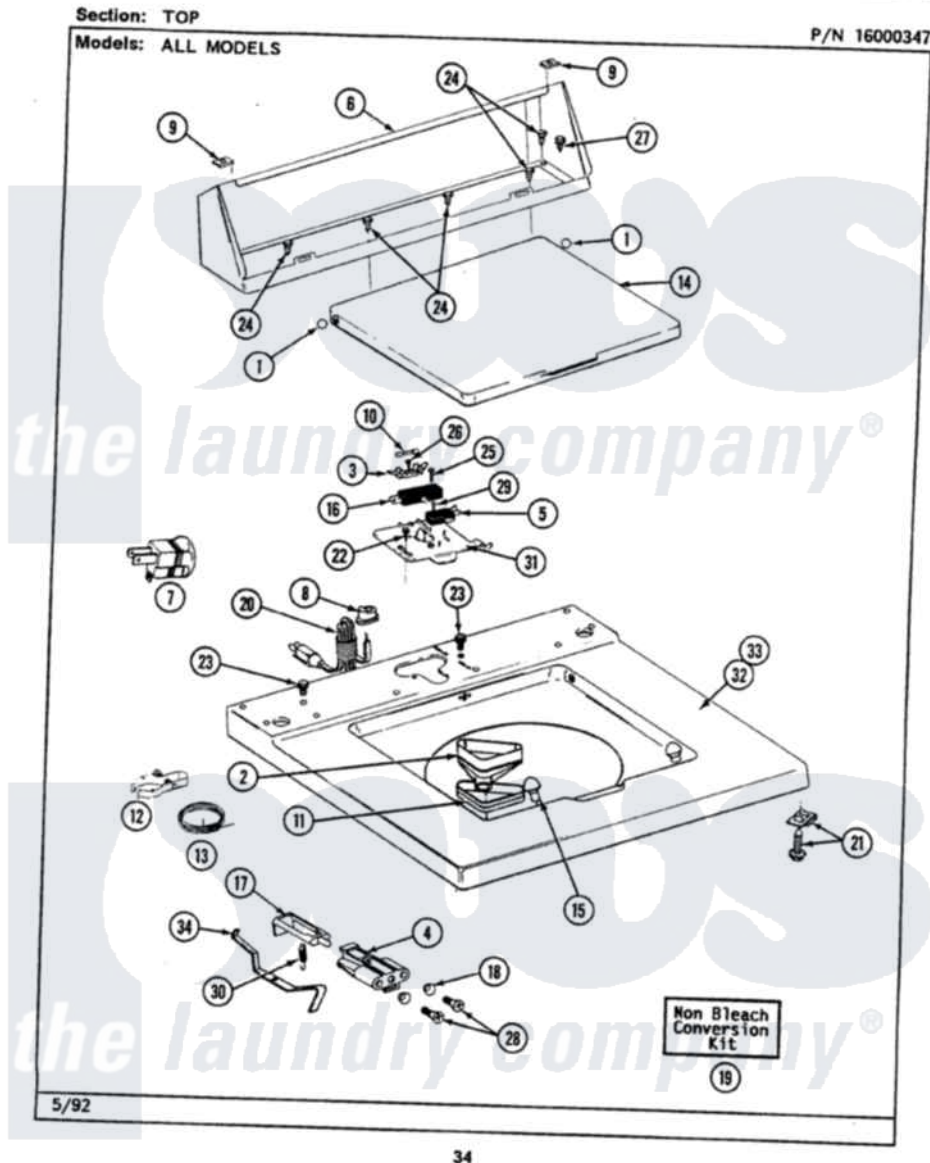

Maytag LAT9200ABL 06 - TOP

Maytag [Residential Maytag LAT9200ABL Washer Parts](#) Parts Diagram 06 - TOP
 Click on the part number to view part

Item	Original Part Number	Replaced By	Status	Part Description
1	211726			Hinge, Ball Lid
2	215578			Bleach Inlet Almond
3	207167			Block, Fuse
4	214279	204968		Plunger And Bracket Assembly--W
5	207166			Switch, Check
6	205635L		Not Available	CONSOLE (ALM)
7	Y201808			Converter
8	211881			Grommet, Cord Part Not Used-Gas Models Only
9	215075			Fastener, Control Panel To Console
10	207168	22001682		Switch Assembly, Lid W/4amp Fuse
11	214436			Gasket
12	301548			Clamp, Ground Wire
13	311155			Ground Wire And Clamp
14	216073L		Not Available	(ALMOND)---NA

15	212716		Bumper, Lid
16	205415	279347	Switch-Lid
17	215700		Not Available
18	211500		LID SWITCH PLUNGER
19	205997		Washer, Bracket To Top Cover
20	204590		Non-Bleach Conversion Kit
21	204445		Cord, Power
22	207159	489355	Screw And Fastener Assembly
23	210186	3370225	Screw, 8 X 1/2
24	211294	90767	Screw
25	213501		Screw, 8A X 3/8 HeX Washer Head Tapping
26	215705	Y311711	Screw, No.6-20 X 1-1/8 Inch
27	Y313559		Screw, Fuse Block
28	910182	25-7809	Screw
29	912012	3400409	Screw, No.6-20 1/2 Flthd Torx
30	213720		Screw
31	Y215699	22001678	Spring, Lid Switch
33	207172L		Bracket, Switch And Fuse
34	215704		Top Cover Assembly ALM----NA
			Lever, Unbalance