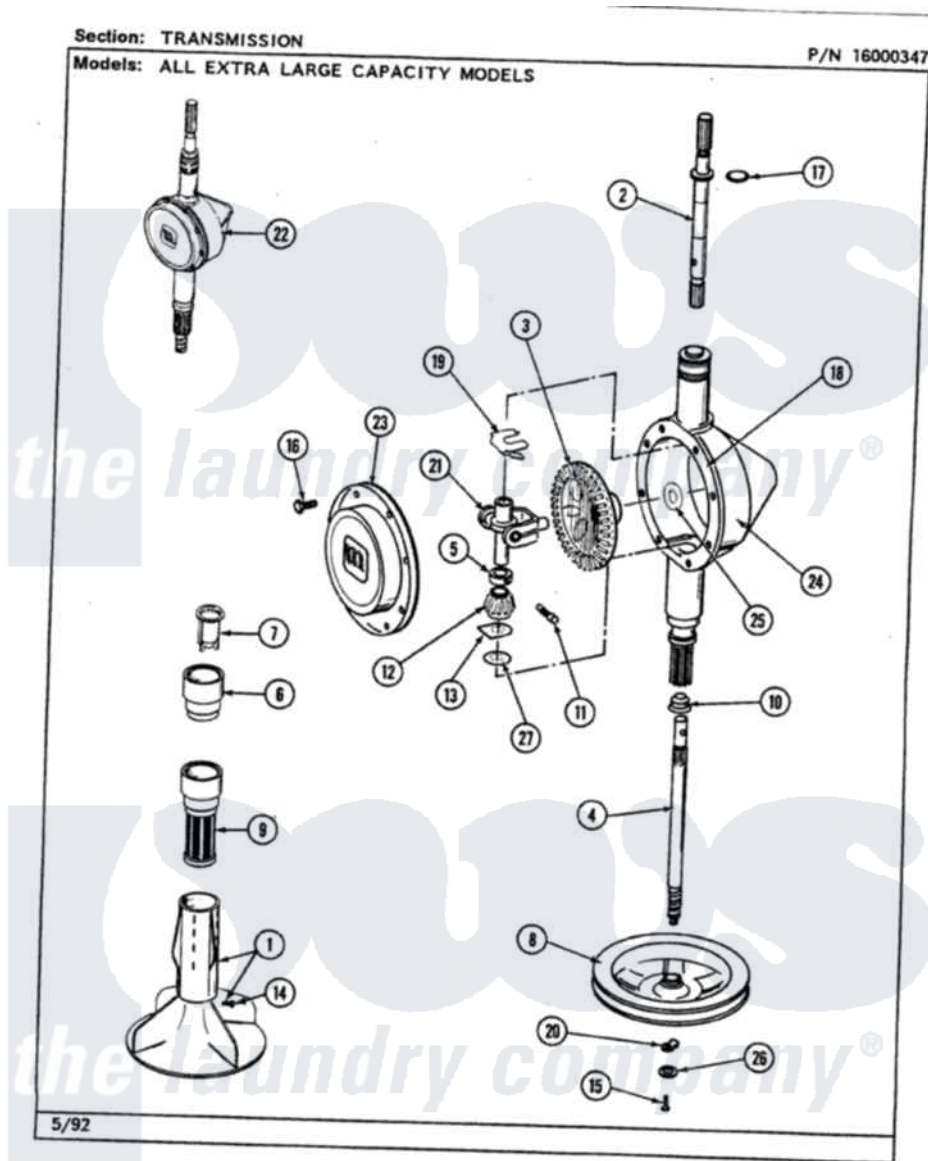

Maytag LAT9200ABL 07 - TRANSMISSION

42

Maytag Residential Maytag LAT9200ABL Washer Parts Parts Diagram 07 - TRANSMISSION
Click on the part number to view part

Item	Original Part Number	Replaced By	Status	Part Description
1	207228			Agitator W/Lock Screw
2	207153	6-2097820		Kit- Shaft
3	206713	6-2067130		Gear- Beve
4	215410	12001450		Ctr Shaft W/Collar Andkeeper- Dp
5	215415		Not Available	COLLAR, LOWER
6	215721			Dispensing Cap
7	215733			Dispensing Cup
8	211059	6-2301530		Pulley
10	206602	207843		Lip Seal Repair Kit
11	Y206629			Pin, Collar
12	215401	W10221114		Pinion
13	215395			Plate, Clutch
14	206478		Not Available	SCREW & WASHER FOR AGITATOR
15	211375	681582		Screw
16	215417		Not Available	SCREW, TRANSMISSION

17	210690		COVER
18	Y058700	675652	Seal, Rubber
19	215581		Adhesive
20	211089		Spring, Agitator Shaft
21	206685	6-2066850	Lug, Stop Pulley
22	206707	6-2097750	Yoke
23	206628		Trans Dee
24	206624	6-2097750	Cover, Transmission
25	215394		Trans Dee
26	211090	22003555	Washer, Bevel Gear
27	211483	6-2114830	Washer, Stop Lug
			Washer- SP