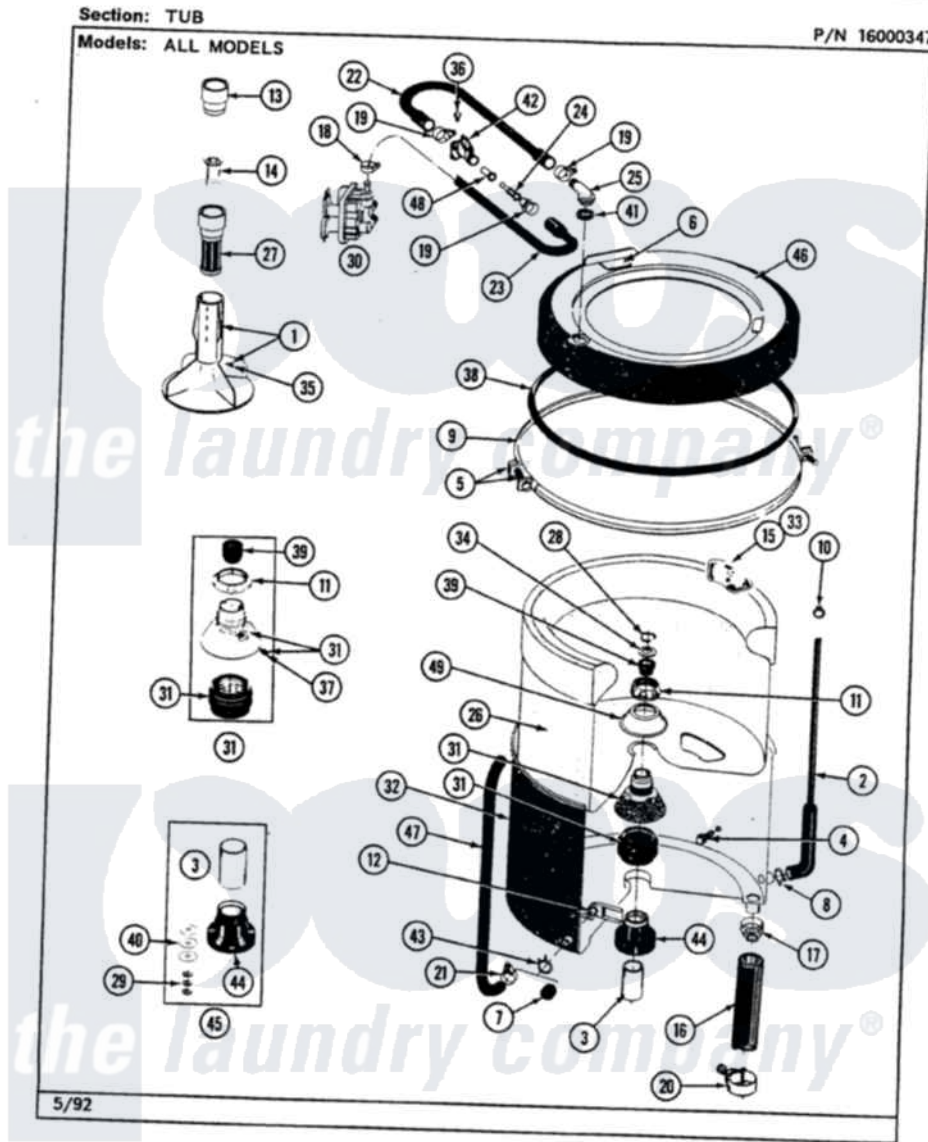

Maytag LAT9200ABL 08 - TUB

38

Maytag [Residential Maytag LAT9200ABL Washer Parts](#) Parts Diagram 08 - TUB
Click on the part number to view part

Item	Original Part Number	Replaced By	Status	Part Description
1	207228			Agitator W/Lock Screw
2	212942	22001619		Tube, Water Level Switch
3	211130			Bearing Liner, Tub Bearing
4	200744	W10175939		Bolt
"	205254	W10175938		Bolt
5	205529			Nut And Bolt Kit For Tub Clam
6	215232			Bumper, Unbalance
7	214725			Cap For Spout-Outer Tub
8	211641			Clamp, 1-1/16"
9	200846			Clamp - Tub Cover
10	410296	596669		Clamp, Manifold
11	211047	6-2110472		Nut- Clamp
13	215721			Dispensing Cap
14	215733			Dispensing Cup
15	207219			Filter, Self-Cleaning
16	213045			Hose, Outer Tub Part Not Used

17	200900	616099	Clamp
18	201575		Clamp, Hose
19	202515	596669	Clamp, Manifold
20	202574	3367052	Clamp, Hose
21	205161	489503	Clamp
22	Y215234		Hose, Injector Fill
23	213013		Hose, Injector
24	213015		Nozzle, Injector
25	215235		Tube, Injector
26	207831	Not Available	TUB, INNER (W/PLUG)
28	Y015667		Retaining Ring
29	Y054867		Washer, Lock
30	205613		Water Valve
31	204012	6-2095720	Mounting S
32	205484		Tub, Outer Part Not Used
34	Y015666		Washer, Retaining -
35	206478	Not Available	SCREW & WASHER FOR AGITATOR
36	312620		Screw, Sems
37	211618	22001423	Set Screw, Mounting Stem
38	211232		Seal, Tub Cover
39	Y0A4298	6-0A57420	Seal- Agitator
40	211100		Washer, Outer Tub
41	215233		Seal For Injector Tube
42	215447		Sleeve For Injector
43	214739	596669	Clamp, Manifold
44	200824	6-2040130	Tub Bearin
45	204013	6-2040130	Tub Bearin
46	206380	Not Available	COVER, TUB
48	213016	216201	Nozzle
49	211210		Washer, Clamping Nut