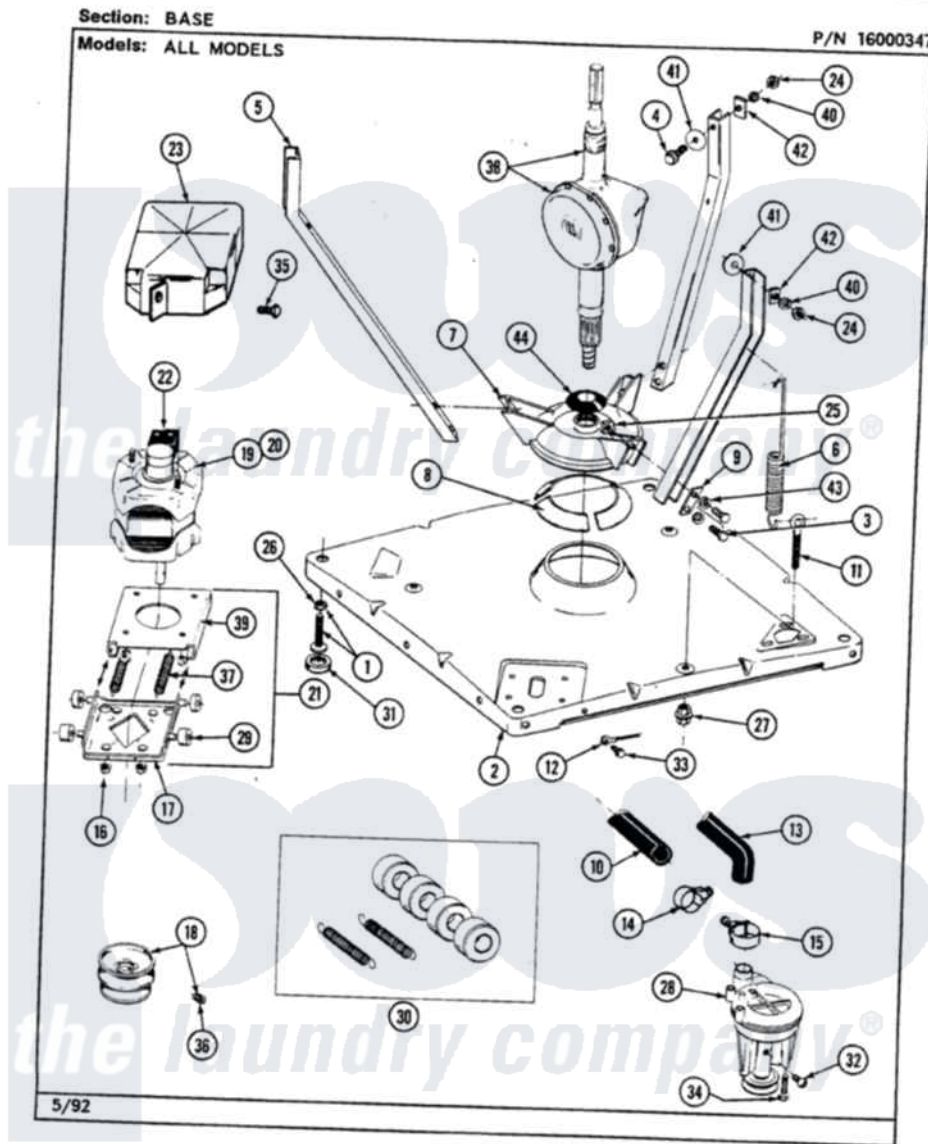

Maytag LAT9200ABM 01 - BASE

44

Maytag [Residential Maytag LAT9200ABM Washer Parts](#) Parts Diagram 01 - BASE
Click on the part number to view part

Item	Original Part Number	Replaced By	Status	Part Description
2	203274			Base With Damper Pads
3	Y015627			Screw- Hex
4	205254	W10175938		Bolt
"	200744	W10175939		Bolt
5	213053			Brace, Tub Part Not Used
6	213054			Centering Spring - 3 Used
7	203725			Damper W/Bolt And Clip
8	203956			Damper Pad Kit
9	213073			Washer, Double Brace
10	214767	22001448		Hose, Pump
11	213120	216416		Bolt, Eye/Centering Spring
12	204807			Ground Wire, Supp. Plte To Top Cover
13	213045			Hose, Outer Tub Part Not Used
14	200461	285655		Clamp, Hose
15	202574	3367052		Clamp, Hose

16	311246	Not Available	KEPS NUT-MOTOR BASE
17	205908		Motor Mount Assembly
18	200816	6-2008160	Pulley- MO
19	201805	12002351	Motor-Drve
21	205999		Motor Mount Assembly
22	206505	Not Available	PROD. No.201664-15, & No.205463-3.
"	206504		Motor External Start Switch
"	205133	Not Available	(PROD. IDNo. 2-1664-8 & 2- 5463)
"	205132	Not Available	SWITCH, MOTOR EXTERNAL START No.201664-14,205463- 4 & 201800-4
"	205131		Switch, Motor External Start
"	205134	Not Available	MOTOR EXTERNAL START SWITCH
23	215098		Shield, Motor
24	Y052734		Nut, Carrage Bolts And Bracket
25	Y052785		Nut, Brace To Damper
26	210385		Lock Nut For Adjustable Leg
27	211949		Nut, Adjustment Eyebolt
28	202203	6-2022030	Pump As Pa
29	204998	205000	Roller And Spring Kit 4+Spr
30	205000		Roller And Spring Kit 4+Spr
31	210684		Foot, Adjustable Leg
32	Y015408	22003235	Screw, Bearing Insert
33	210186	3370225	Screw
34	211880		Screw, HeX Head No.10 X 1/2 Inc
35	213121	3400111	Screw, 12-14 X 5/8
36	Y053241		Set Screw, Motor Pulley
37	202718		Springs, Tension
38	206707	6-2097750	Trans Dee
39	214956		Motor Mount Assembly
40	Y054867		Washer, Lock
41	211100		Washer, Outer Tub
42	212979	Not Available	WASHER, TUB BRACE
43	911852	486009	Lockwasher
44	211028	22001586	Deflector, Water