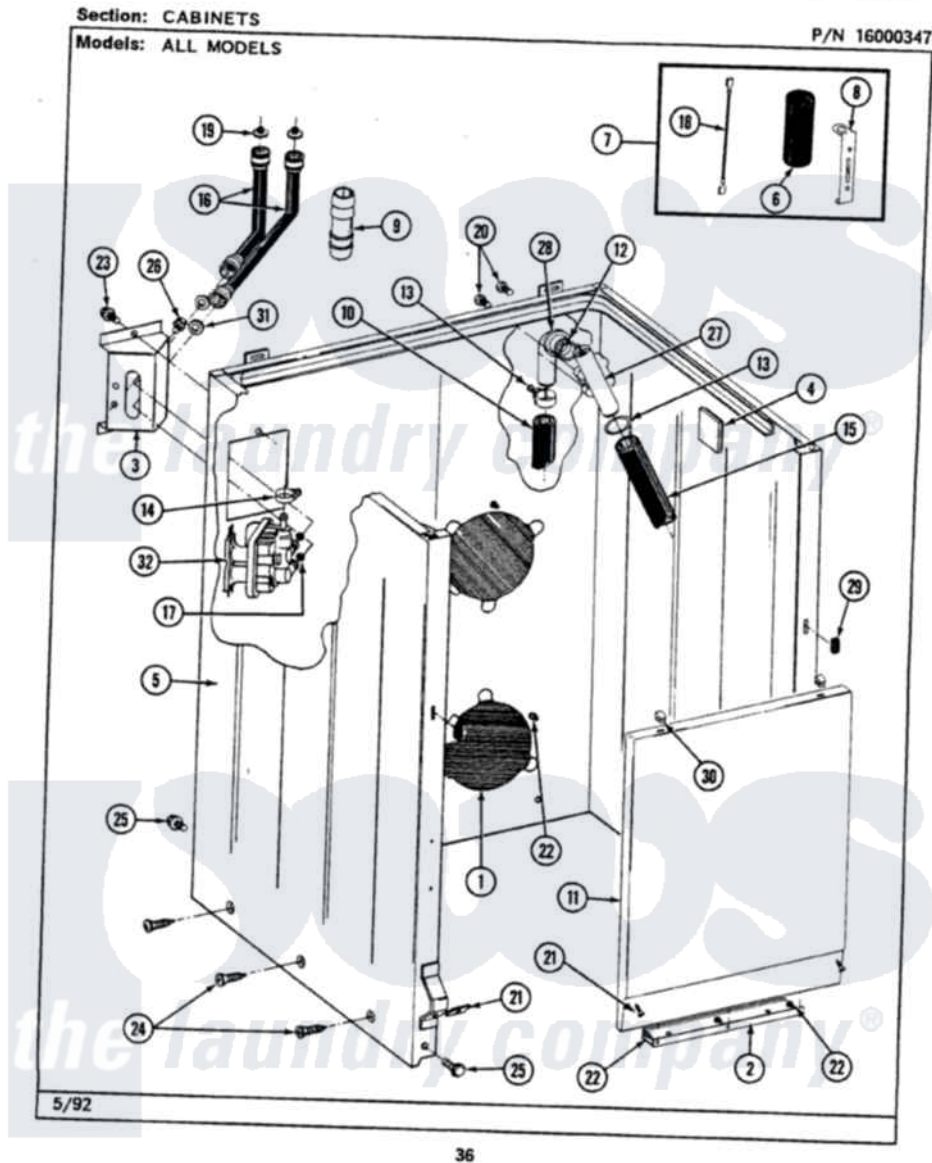

Maytag LAT9200ABM 02 - CABINET

Maytag Residential Maytag LAT9200ABM Washer Parts Parts Diagram 02 - CABINET
Click on the part number to view part

Item	Original Part Number	Replaced By	Status	Part Description
2	213846			Guard, Belt
3	214812	22002361		Bracket, Water Valve
4	215058			Pad, Cabinet Bumper
6	Y200832			Capacitor
7	206103			Capacitor Kit
8	211149			Clip, Capacitor
9	Y216015			Coupling, Hose
10	Y059149			(7/8" I.D. CARTON OF 50 FT.)
"	216017			Hose, Drain
12	214765			Gasket, Siphon Break
13	200908	285655		Clamp, Hose
14	201575			Clamp, Hose
15	214767	22001448		Hose, Pump
16	202860			Inlet Hose Assembly
17	214337	96160		Screen
18	203237			No.17 Wire With Terminal

19	200961	12001413	Strainer And Washer Kit
20	Y014874		Screw, Idler Arm And Sleeve
21	204439		Screw And Fstner Assembly
22	211294	90767	Screw, 8A X 3/8 HeX Washer Head Tapping
23	212276	W10116760	Screw
24	213007		Xfor Cabinet See Cabinet, Back
25	213121	3400111	Screw, 12-14 X 5/8
"	213122	27001200	Screw
26	Y313561		Screw----NA
27	206638		Siphon Break
28	Y216016	W10116738	Elbow
29	214376	22002331	Spacer, Front Panel
30	212982	22001650	Fastener, Spring
31	Y013783		Washer, Inlet Hose
32	205613		Water Valve