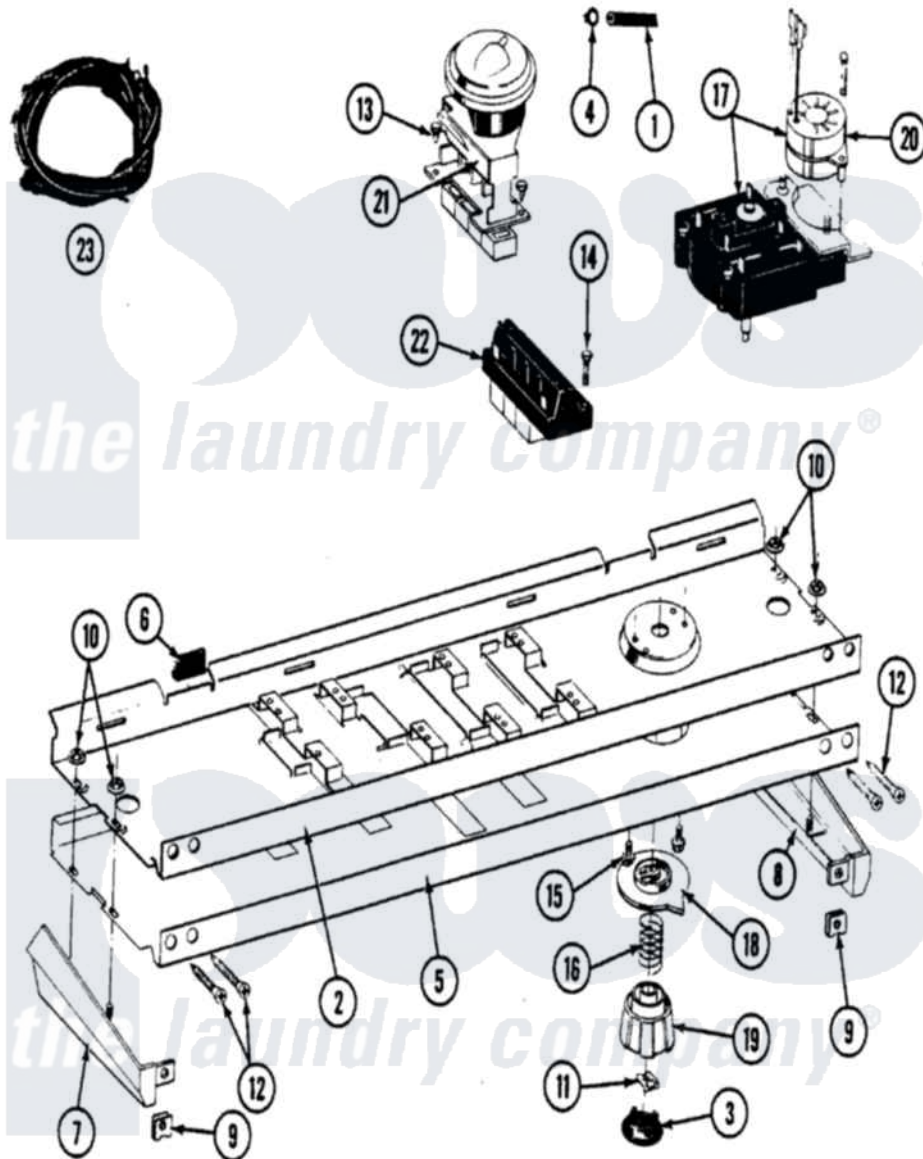

Maytag LAT9200ABM 04 - CONTROL PANEL

Maytag [Residential Maytag LAT9200ABM Washer Parts](#) Parts Diagram 04 - CONTROL PANEL
 Click on the part number to view part

Item	Original Part Number	Replaced By	Status	Part Description
2	214818			Back Up Plate
3	215821		Not Available	CAP, KNOB
4	410296	596669		Clamp, Manifold
5	207390			Control Panel
6	214897			Pad, Control Panel
7	207215		Not Available	END CAP LH
8	207216		Not Available	END CAP RH
9	214894			Fastener, End Cap
10	214872			Palnut, End Cap Note: Nut, Lamp Holder
11	211605			Bezel, Timer Dial
12	210932			Screw, No.8 X 9/16 Ctsk Note: Screw, Inlet Duct
13	211168	W10139210		Screw, 8-18 X 5/16
14	213117	67006908		Screw, Ice Rack
15	213966	3400014		Screw
16	211065			Spring, Index Wheel

17	207379		Timer
18	215827	Not Available	TIMER DIAL SKIRT
19	215828		Knob, Timer
20	205033	22205033	Motor- Tim
21	207361		4 Level Pressure Switch
22	207368	Not Available	TEMP CONTROL SWITCH - 3 BUTTON
23	207383		Wire Harness