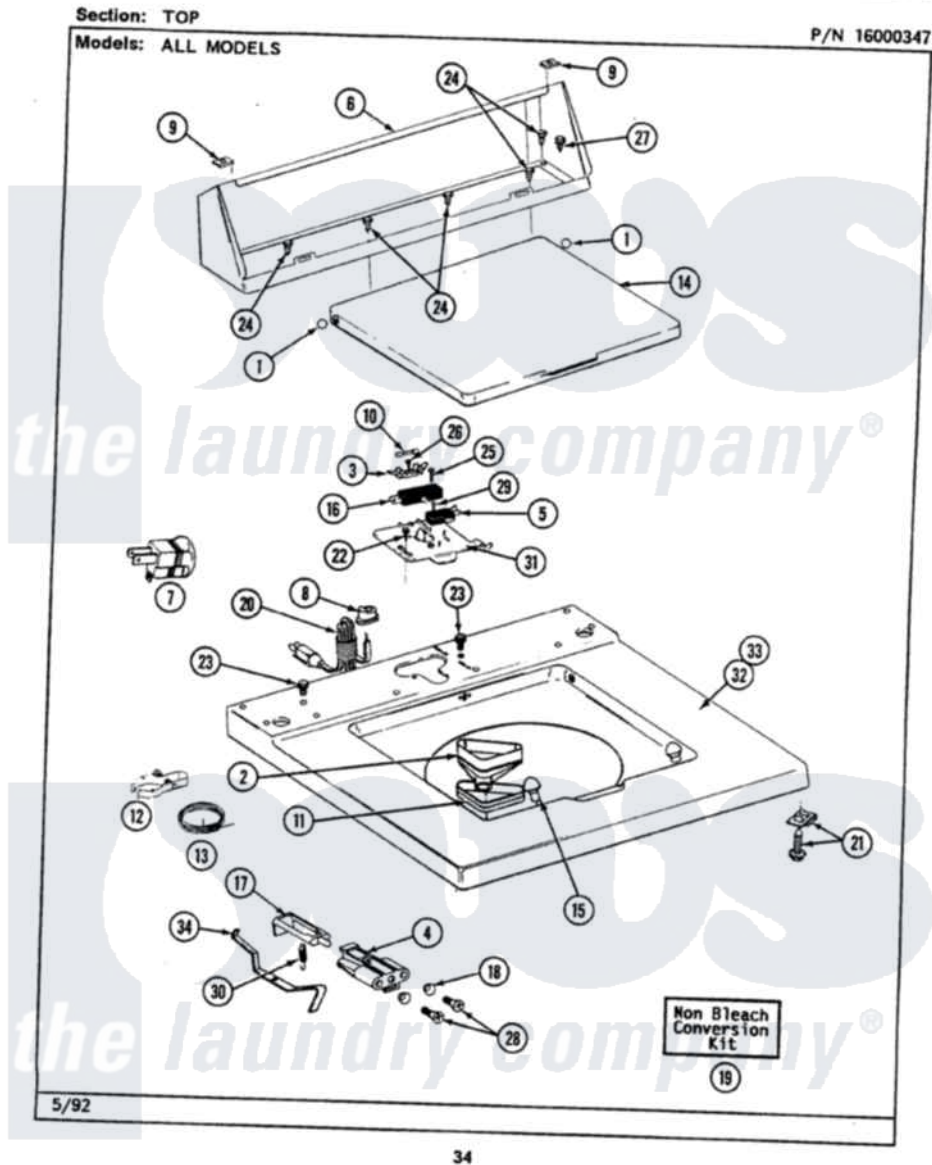

Maytag LAT9200ABM 06 - TOP

Maytag [Residential Maytag LAT9200ABM Washer Parts](#) Parts Diagram 06 - TOP
 Click on the part number to view part

Item	Original Part Number	Replaced By	Status	Part Description
3	207167			Block, Fuse
4	214279	204968		Plunger And Bracket Assembly--W
5	207166			Switch, Check
7	Y201808			Converter
8	211881			Grommet, Cord Part Not Used-Gas Models Only
9	215075			Fastener, Control Panel To Console
10	207168	22001682		Switch Assembly, Lid W/4amp Fuse
11	214436			Gasket
12	301548			Clamp, Ground Wire
13	311155			Ground Wire And Clamp
15	212716			Bumper, Lid
16	205415	279347		Switch-Lid
17	215700		Not Available	LID SWITCH PLUNGER
18	211500			Washer, Bracket To Top Cover

19	205997		Non-Bleach Conversion Kit
20	204590		Cord, Power
21	204445		Screw And Fastener Assembly
22	207159	489355	Screw, 8 X 1/2
23	210186	3370225	Screw
24	211294	90767	Screw, 8A X 3/8 HeX Washer Head Tapping
25	213501		Screw, No.6-20 X 1-1/8 Inch
26	215705	Y311711	Screw, Fuse Block
27	Y313559		Screw
28	910182	25-7809	Screw, No.6-20 1/2 Flthd Torx
29	912012	3400409	Screw
30	213720		Spring, Lid Switch
31	Y215699	22001678	Bracket, Switch And Fuse
34	215704		Lever, Unbalance