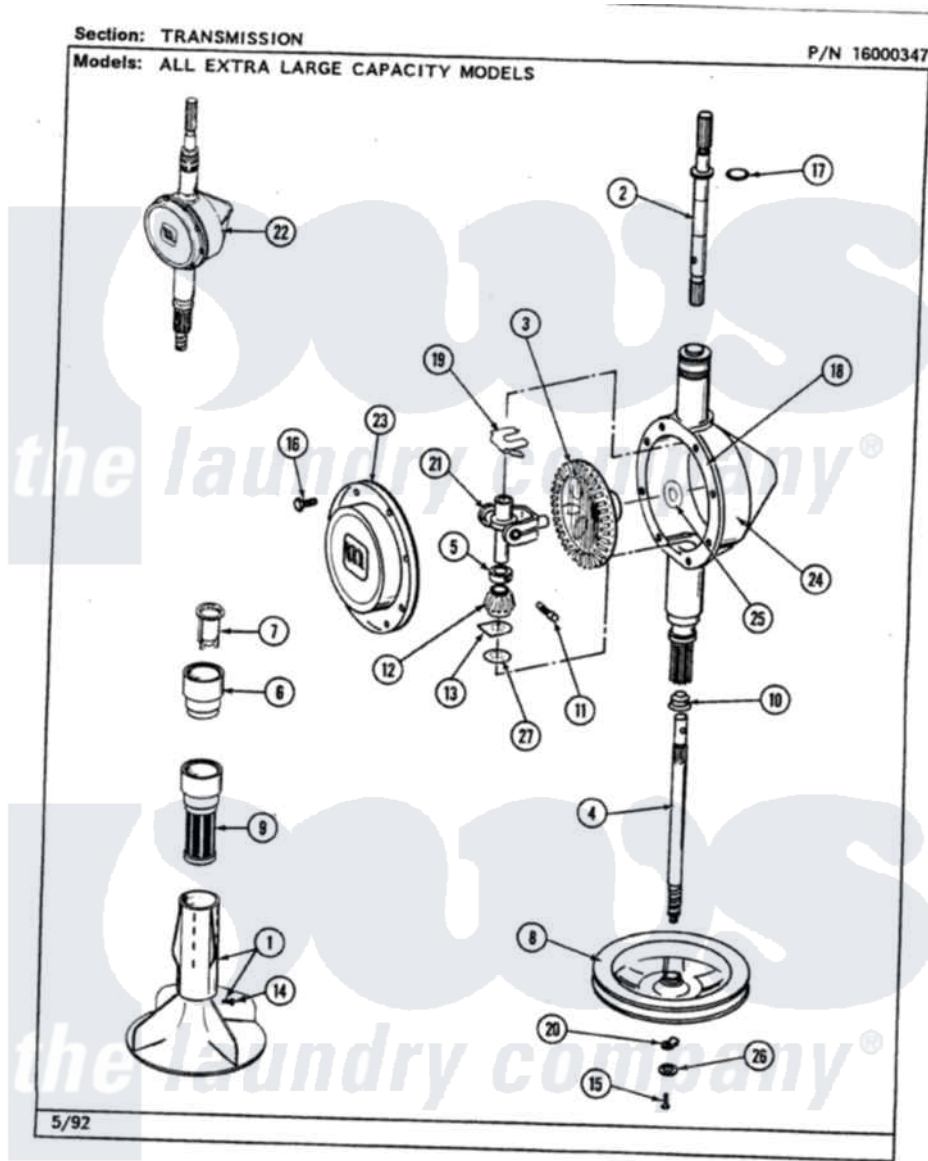

Maytag LAT9200ABM 07 - TRANSMISSION

42

Maytag [Residential Maytag LAT9200ABM Washer Parts](#) Parts Diagram 07 - TRANSMISSION
Click on the part number to view part

Item	Original Part Number	Replaced By	Status	Part Description
2	207153	6-2097820		Kit- Shaft
3	206713	6-2067130		Gear- Beve
4	215410	12001450		Ctr Shaft W/Collar Andkeeper-Dp
5	215415		Not Available	COLLAR, LOWER
6	215721			Dispensing Cap
7	215733			Dispensing Cup
8	211059	6-2301530		Pulley
10	206602	207843		Lip Seal Repair Kit
11	Y206629			Pin, Collar
12	215401	W10221114		Pinion
13	215395			Plate, Clutch
14	206478		Not Available	SCREW & WASHER FOR AGITATOR
15	211375	681582		Screw
16	215417		Not Available	SCREW, TRANSMISSION COVER

17	210690		Seal, Rubber
18	Y058700	675652	Adhesive
19	215581		Spring, Agitator Shaft
20	211089		Lug, Stop Pulley
21	206685	6-2066850	Yoke
22	206707	6-2097750	Trans Dee
23	206628		Cover, Transmission
24	206624	6-2097750	Trans Dee
25	215394		Washer, Bevel Gear
26	211090	22003555	Washer, Stop Lug
27	211483	6-2114830	Washer- SP