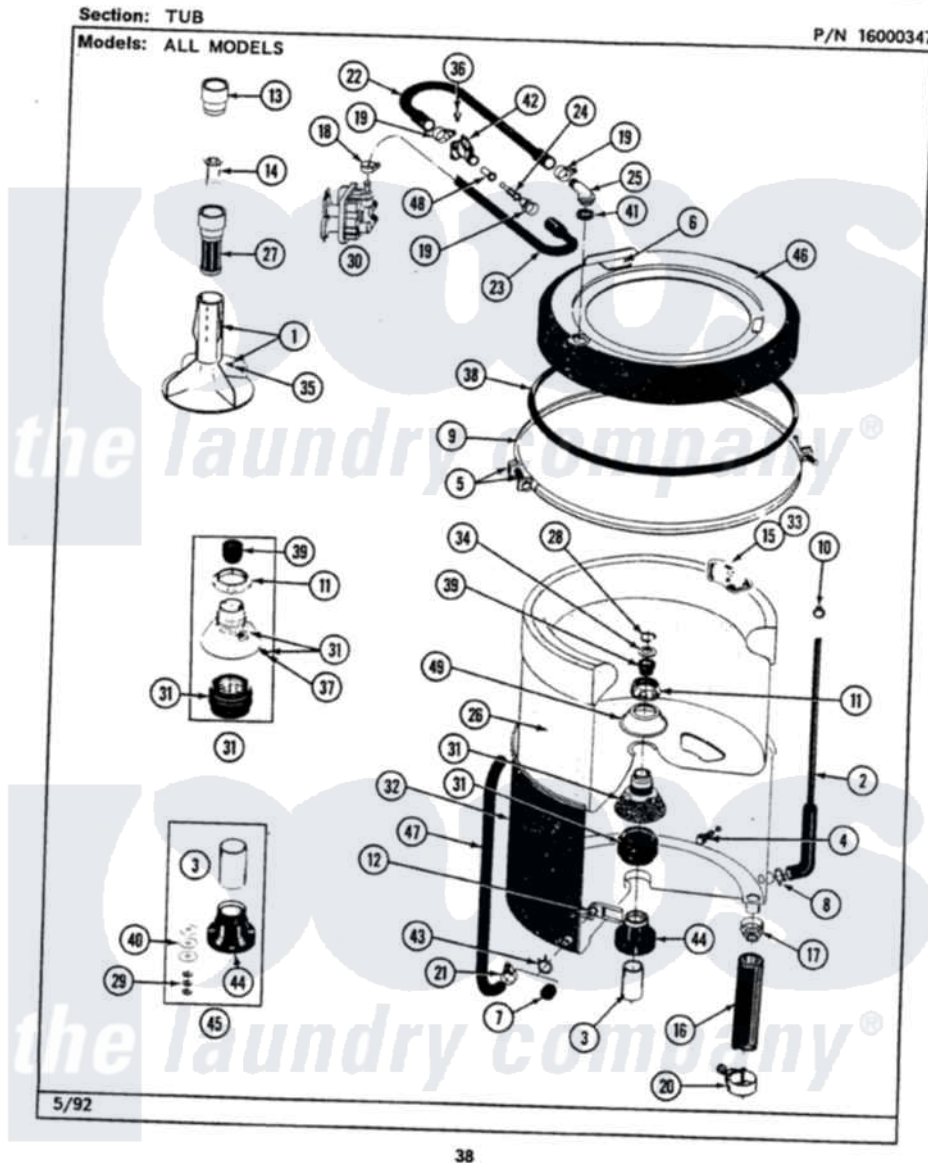

Maytag LAT9200ABM 08 - TUB

Maytag [Residential Maytag LAT9200ABM Washer Parts](#) Parts Diagram 08 - TUB
Click on the part number to view part

Item	Original Part Number	Replaced By	Status	Part Description
2	212942	22001619		Tube, Water Level Switch
3	211130			Bearing Liner, Tub Bearing
4	200744	W10175939		Bolt
"	205254	W10175938		Bolt
5	205529			Nut And Bolt Kit For Tub Clam
6	215232			Bumper, Unbalance
7	214725			Cap For Spout-Outer Tub
8	211641			Clamp, 1-1/16"
9	200846			Clamp - Tub Cover
10	410296	596669		Clamp, Manifold
11	211047	6-2110472		Nut- Clamp
13	215721			Dispensing Cap
14	215733			Dispensing Cup
15	207219			Filter, Self-Cleaning
16	213045			Hose, Outer Tub Part Not Used
17	200900	616099		Clamp

18	201575		Clamp, Hose
19	202515	596669	Clamp, Manifold
20	202574	3367052	Clamp, Hose
21	205161	489503	Clamp
22	Y215234		Hose, Injector Fill
23	213013		Hose, Injector
24	213015		Nozzle, Injector
25	215235		Tube, Injector
26	207831	Not Available	TUB, INNER (W/PLUG)
28	Y015667		Retaining Ring
29	Y054867		Washer, Lock
30	205613		Water Valve
31	204012	6-2095720	Mounting S
32	205484		Tub, Outer Part Not Used
34	Y015666		Washer, Retaining -
35	206478	Not Available	SCREW & WASHER FOR AGITATOR
36	312620		Screw, Sems
37	211618	22001423	Set Screw, Mounting Stem
38	211232		Seal, Tub Cover
39	Y0A4298	6-0A57420	Seal- Agitator
40	211100		Washer, Outer Tub
41	215233		Seal For Injector Tube
42	215447		Sleeve For Injector
43	214739	596669	Clamp, Manifold
44	200824	6-2040130	Tub Bearin
45	204013	6-2040130	Tub Bearin
46	206380	Not Available	COVER, TUB
48	213016	216201	Nozzle
49	211210		Washer, Clamping Nut