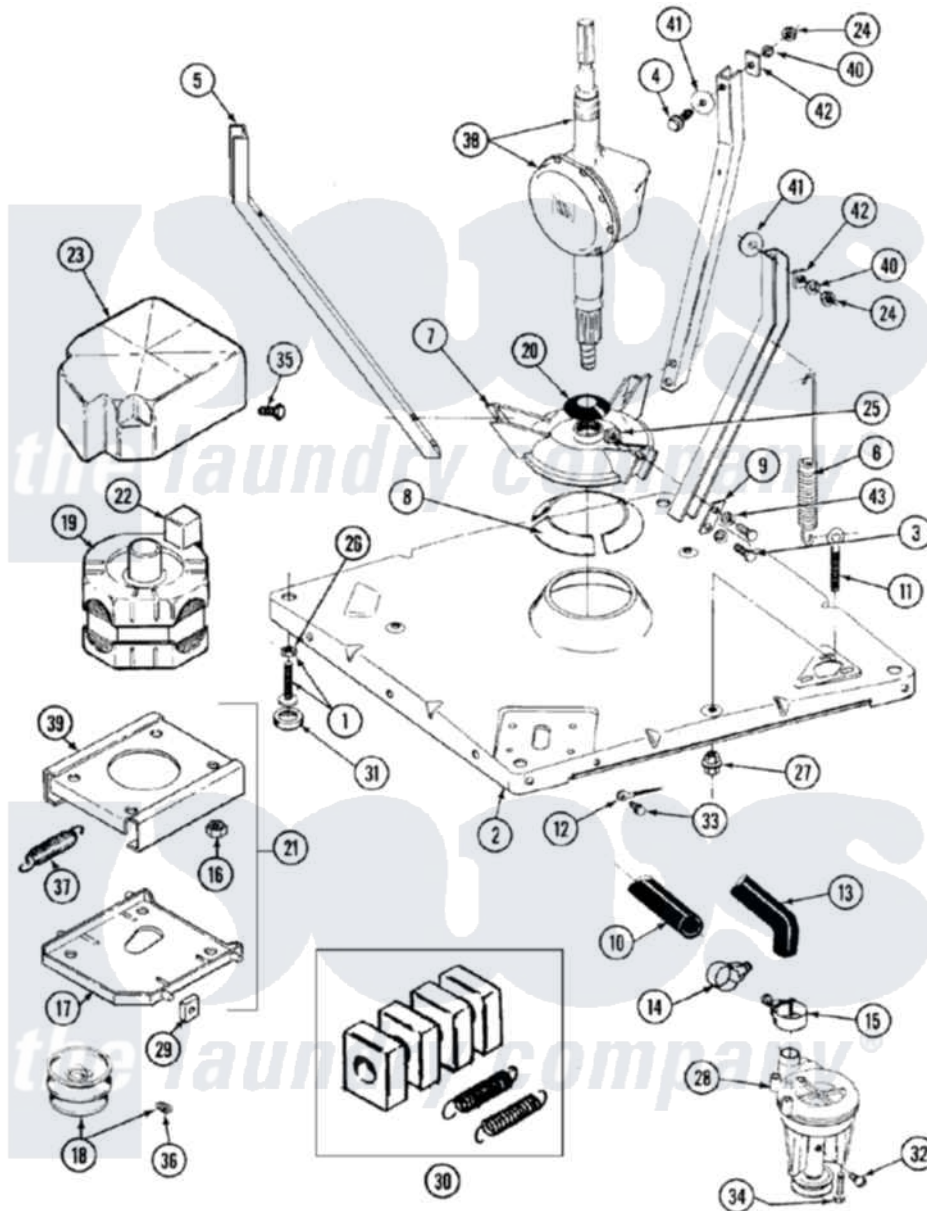

# Maytag LAT9200BAE 01 - BASE (WHT/WHT & ALM/ALM)

Maytag [Residential Maytag LAT9200BAE Washer Parts](#) Parts Diagram 01 - BASE (WHT/WHT & ALM/ALM)  
 Click on the part number to view part

Item	Original Part Number	Replaced By	Status	Part Description
1	Y302699	<a href="#">22003428</a>		Leg, Adjustable
2	<a href="#">203274</a>			Base With Damper Pads
3	<a href="#">Y015627</a>			Screw- Hex
4	205254	<a href="#">W10175938</a>		Bolt
"	200744	<a href="#">W10175939</a>		Bolt
5	<a href="#">213053</a>			Brace, Tub Part Not Used
6	<a href="#">213054</a>			Centering Spring - 3 Used
7	<a href="#">203725</a>			Damper W/Bolt And Clip
8	<a href="#">203956</a>			Damper Pad Kit
9	<a href="#">213073</a>			Washer, Double Brace
10	214767	<a href="#">22001448</a>		Hose, Pump
11	213120	<a href="#">216416</a>		Bolt, Eye/Centering Spring
12	<a href="#">204807</a>			Ground Wire, Supp. Plte To Top Cover
13	<a href="#">213045</a>			Hose, Outer Tub Part Not Used
14	200461	<a href="#">285655</a>		Clamp, Hose