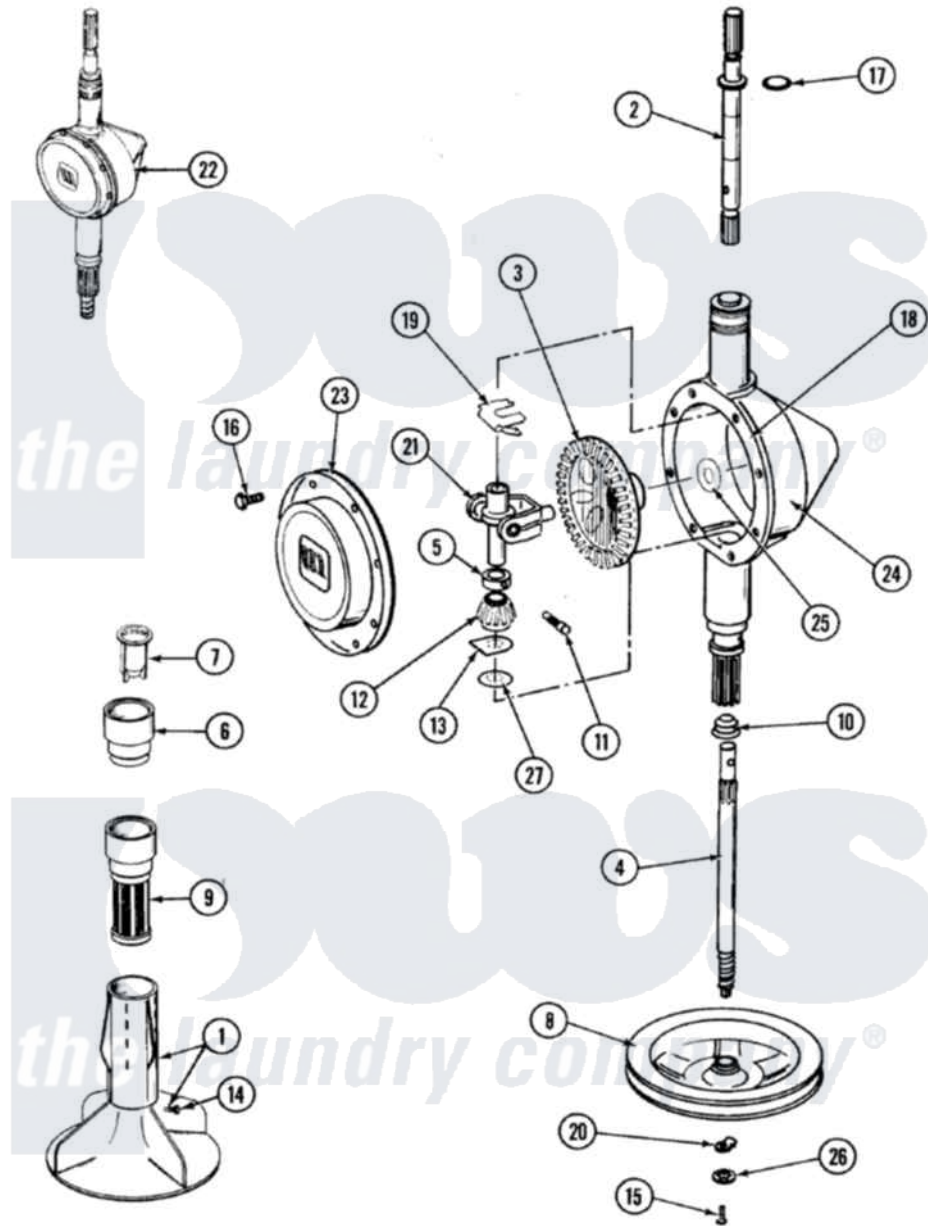

Maytag LAT9200BAE 06 - TRANSMISSION (WHT/WHT & ALM/ALM)

Maytag Residential Maytag LAT9200BAE Washer Parts Parts Diagram 06 - TRANSMISSION (WHT/WHT & ALM/ALM)
 Click on the part number to view part

Item	Original Part Number	Replaced By	Status	Part Description
1	207228			Agitator W/Lock Screw
2	207153	6-2097820		Kit- Shaft
3	206713	6-2067130		Gear- Beve
4	215410	12001450		Ctr Shaft W/Collar Andkeeper- Dp
5	215415		Not Available	COLLAR, LOWER
6	215721			Dispensing Cap
7	215733			Dispensing Cup
8	211059	6-2301530		Pulley
10	206602	207843		Lip Seal Repair Kit
11	Y206629			Pin, Collar
12	215401	W10221114		Pinion
13	215395			Plate, Clutch
14	206478		Not Available	SCREW & WASHER FOR AGITATOR
15	211375	681582		Screw
16	215417		Not Available	SCREW, TRANSMISSION

17	210690		COVER
18	Y058700	675652	Seal, Rubber
19	215581		Adhesive
20	211089		Spring, Agitator Shaft
21	206685	6-2066850	Lug, Stop Pulley
22	206707	6-2097750	Yoke
23	206628		Trans Dee
24	206624	6-2097750	Cover, Transmission
25	215394		Trans Dee
26	211090	22003555	Washer, Bevel Gear
27	211483	6-2114830	Washer, Stop Lug
			Washer- SP