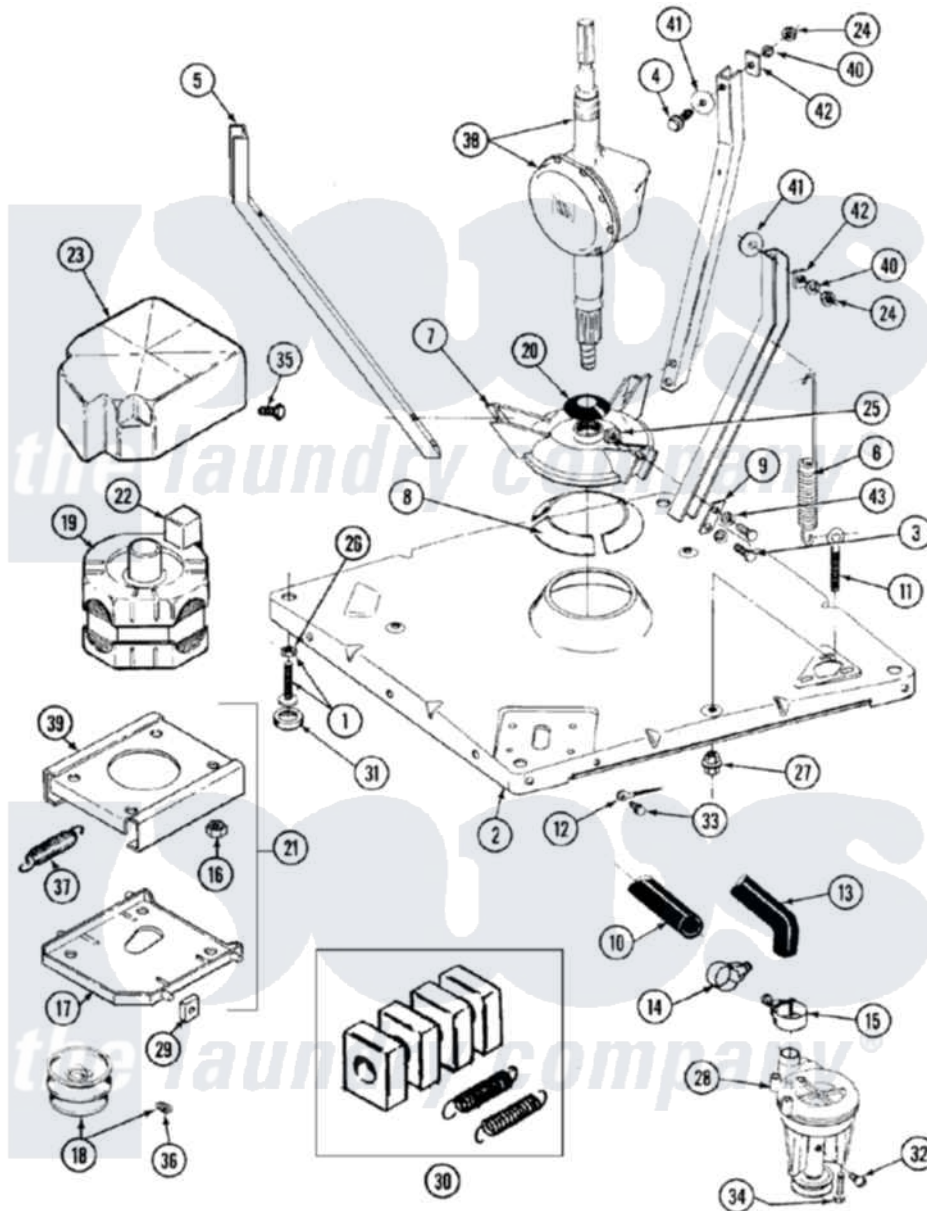

# Maytag LAT9200BAM 01 - BASE (WHT/WHT & ALM/ALM)

Maytag [Residential Maytag LAT9200BAM Washer Parts](#) Parts Diagram 01 - BASE (WHT/WHT & ALM/ALM)  
 Click on the part number to view part

Item	Original Part Number	Replaced By	Status	Part Description
1	Y302699	<a href="#">22003428</a>		Leg, Adjustable
2	<a href="#">203274</a>			Base With Damper Pads
3	<a href="#">Y015627</a>			Screw- Hex
4	205254	<a href="#">W10175938</a>		Bolt
"	200744	<a href="#">W10175939</a>		Bolt
5	<a href="#">213053</a>			Brace, Tub Part Not Used
6	<a href="#">213054</a>			Centering Spring - 3 Used
7	<a href="#">203725</a>			Damper W/Bolt And Clip
8	<a href="#">203956</a>			Damper Pad Kit
9	<a href="#">213073</a>			Washer, Double Brace
10	214767	<a href="#">22001448</a>		Hose, Pump
11	213120	<a href="#">216416</a>		Bolt, Eye/Centering Spring
12	<a href="#">204807</a>			Ground Wire, Supp. Plte To Top Cover
13	<a href="#">213045</a>			Hose, Outer Tub Part Not Used
14	200461	<a href="#">285655</a>		Clamp, Hose