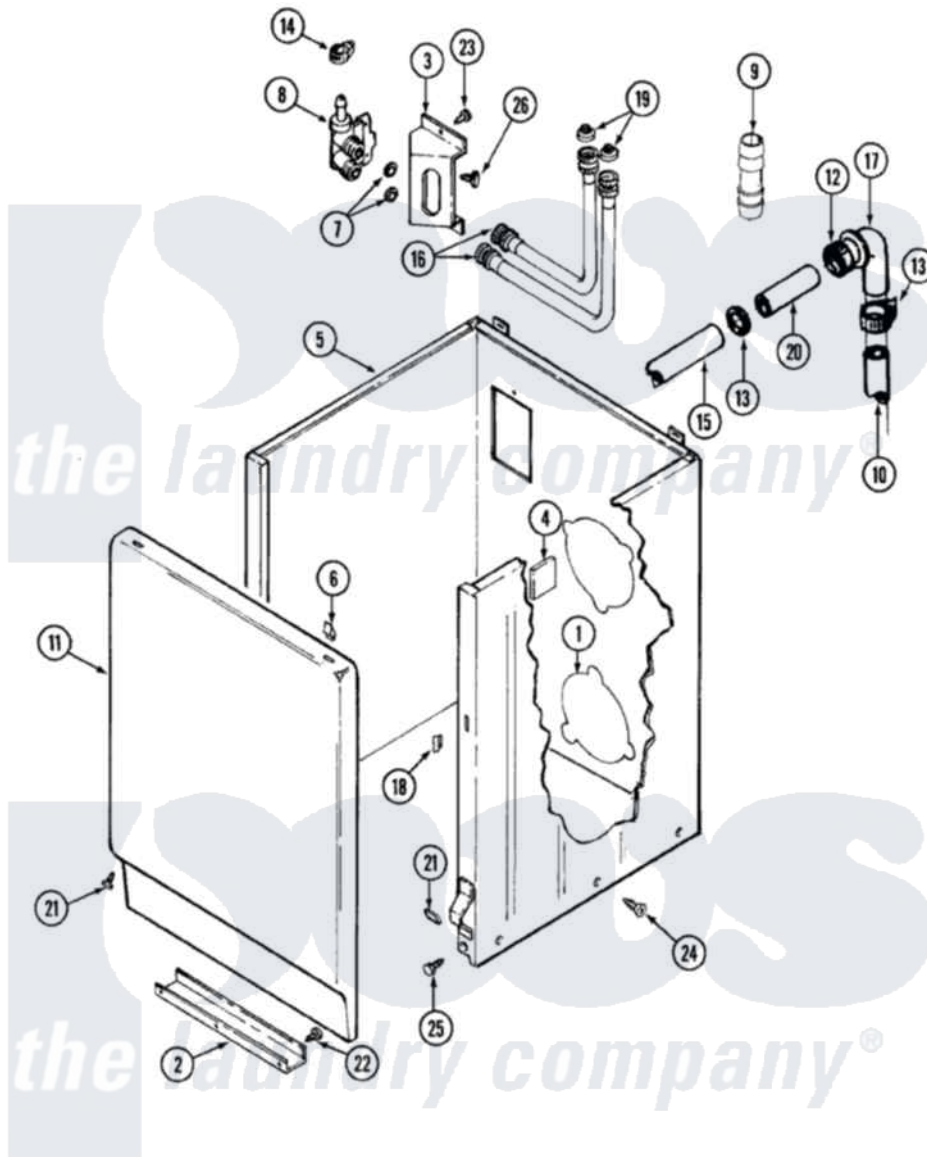

Maytag LAT9200BAM 02 - CABINET (WHT/WHT & ALM/ALM)

Maytag Residential Maytag LAT9200BAM Washer Parts Parts Diagram 02 - CABINET (WHT/WHT & ALM/ALM)
 Click on the part number to view part

Item	Original Part Number	Replaced By	Status	Part Description
1	211878		Not Available	PLATE, ACCESS
"	211294	90767		Screw, 8A X 3/8 HeX Washer Head Tapping
2	213846			Guard, Belt
3	214812	22002361		Bracket, Water Valve
4	215058			Pad, Cabinet Bumper
5	203319L		Not Available	(ALMOND)
6	212982	22001650		Fastener, Spring
7	Y013783			Washer, Inlet Hose
8	205613			Water Valve
"	214337	96160		Screen
9	Y216015			Coupling, Hose
10	Y059149			(7/8" I.D. CARTON OF 50 FT.)
"	216017			Hose, Drain
11	212998L		Not Available	FRONT PANEL-ALMOND
12	214765			Gasket, Siphon Break

13	200908	285655	Clamp, Hose
14	201575		Clamp, Hose
15	214767	22001448	Hose, Pump
16	202860		Inlet Hose Assembly
17	Y216016	W10116738	Elbow
18	214376	22002331	Spacer, Front Panel
19	200961	12001413	Strainer And Washer Kit
20	Y014874		Screw, Idler Arm And Sleeve
"	206638		Siphon Break
21	204439		Screw And Fstner Assembly
22	211294	90767	Screw, 8A X 3/8 HeX Washer Head Tapping
23	212276	W10116760	Screw
24	213007		Xfor Cabinet See Cabinet, Back
25	213121	3400111	Screw, 12-14 X 5/8
26	Y313561		Screw----NA