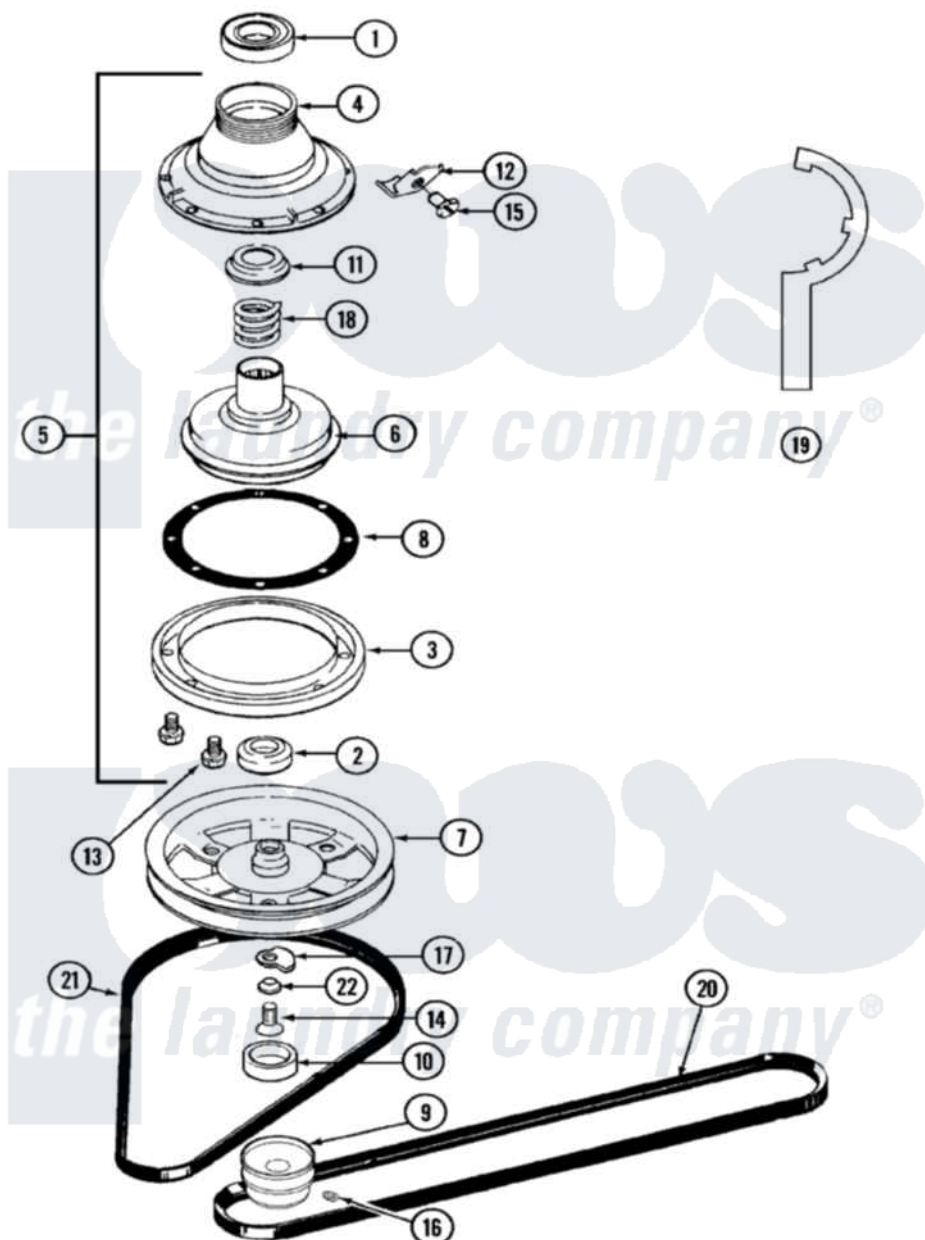

Maytag LAT9200BAM 03 - CLUTCH, BRAKE & BELTS (WHT/WHT & ALM/ALM)

Maytag Residential Maytag LAT9200BAM Washer Parts Parts Diagram 03 - CLUTCH, BRAKE & BELTS (WHT/WHT & ALM/ALM)

Click on the part number to view part

Item	Original Part Number	Replaced By	Status	Part Description
1	Y200720	22003441		Bearing, Rear
2	200835			Bearing, Brake Rotor
3	211043	6-2011900		Brake Asse
4	211045	6-2011900		Brake Asse
5	201190	6-2011900		Brake Asse
6	201126	6-2011900		Brake Asse
7	211059	6-2301530		Pulley
8	211042	6-2011900		Brake Asse
9	200816	6-2008160		Pulley- MO
10	211038		Not Available	CAP, OIL RETAINER
11	211039	6-2011900		Brake Asse
12	213325			Clip, Retaining
13	211000			SCREW, BRAKE DRUM (HEX HEAD)
14	211375	681582		Screw

15	213326		Bolt, Sems Retaining Clip
16	Y053241		Set Screw, Motor Pulley
17	211089		Lug, Stop Pulley
18	211041	6-2011900	Brake Asse
19	Y038315	038315	Tool
20	211124		Part Not Used
21	211125		V Belt, DiVe Pulley
22	211090	22003555	Washer, Stop Lug